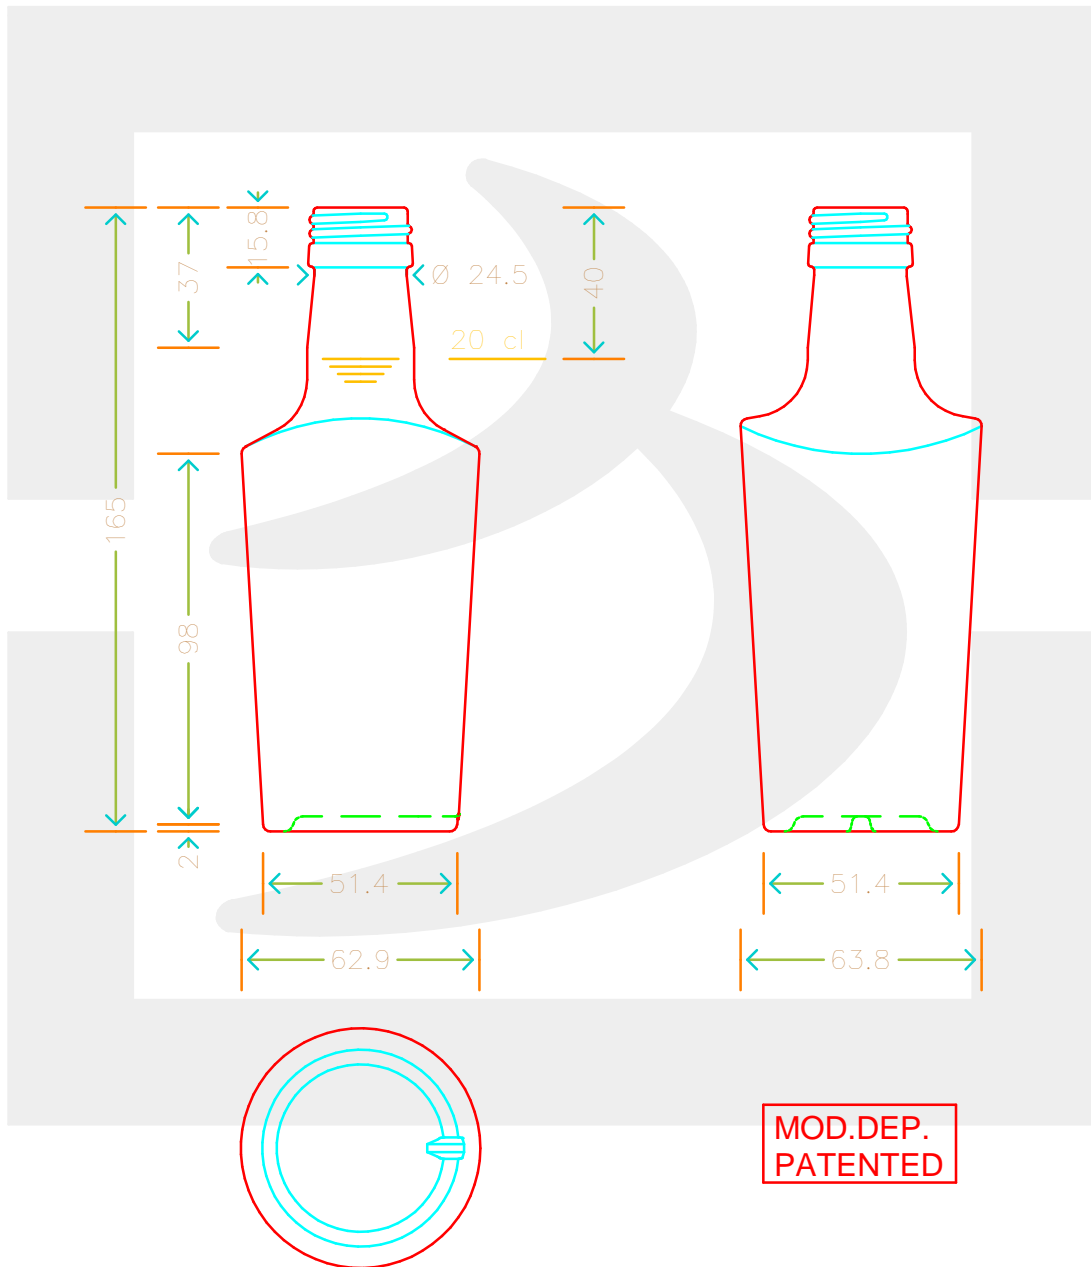

# BOT. DECANTER LOLA 200 P 28X38 \*

Colore : BIANCO  
Color : BIANCO

**bruni glass**  
a berlin packaging company

www.bruniglass.com

SCALA: 1:2  
SCALE:

Capacità R.B. (c.c.) : Brimful cap. (c.c.) :	210	Peso vetro (gr): Glass weight (gr):	250
Altezza tot (mm): Total height (mm):	165	Bocca: Finish:	PILFER-PROOF
Diametro corpo (mm): Body diameter (mm):	63.8	Min. foro passante (mm): Minimum through bore (mm):	

LE QUOTE SONO ESPRESSE IN mm  
DIMENSIONS ARE EXPRESSED IN mm

COD. ARTICOLO / ITEM CODE

**18284D2**

Data ultimo aggiornamento / Last update: 10/05/2019  
Origine / Source: 18284