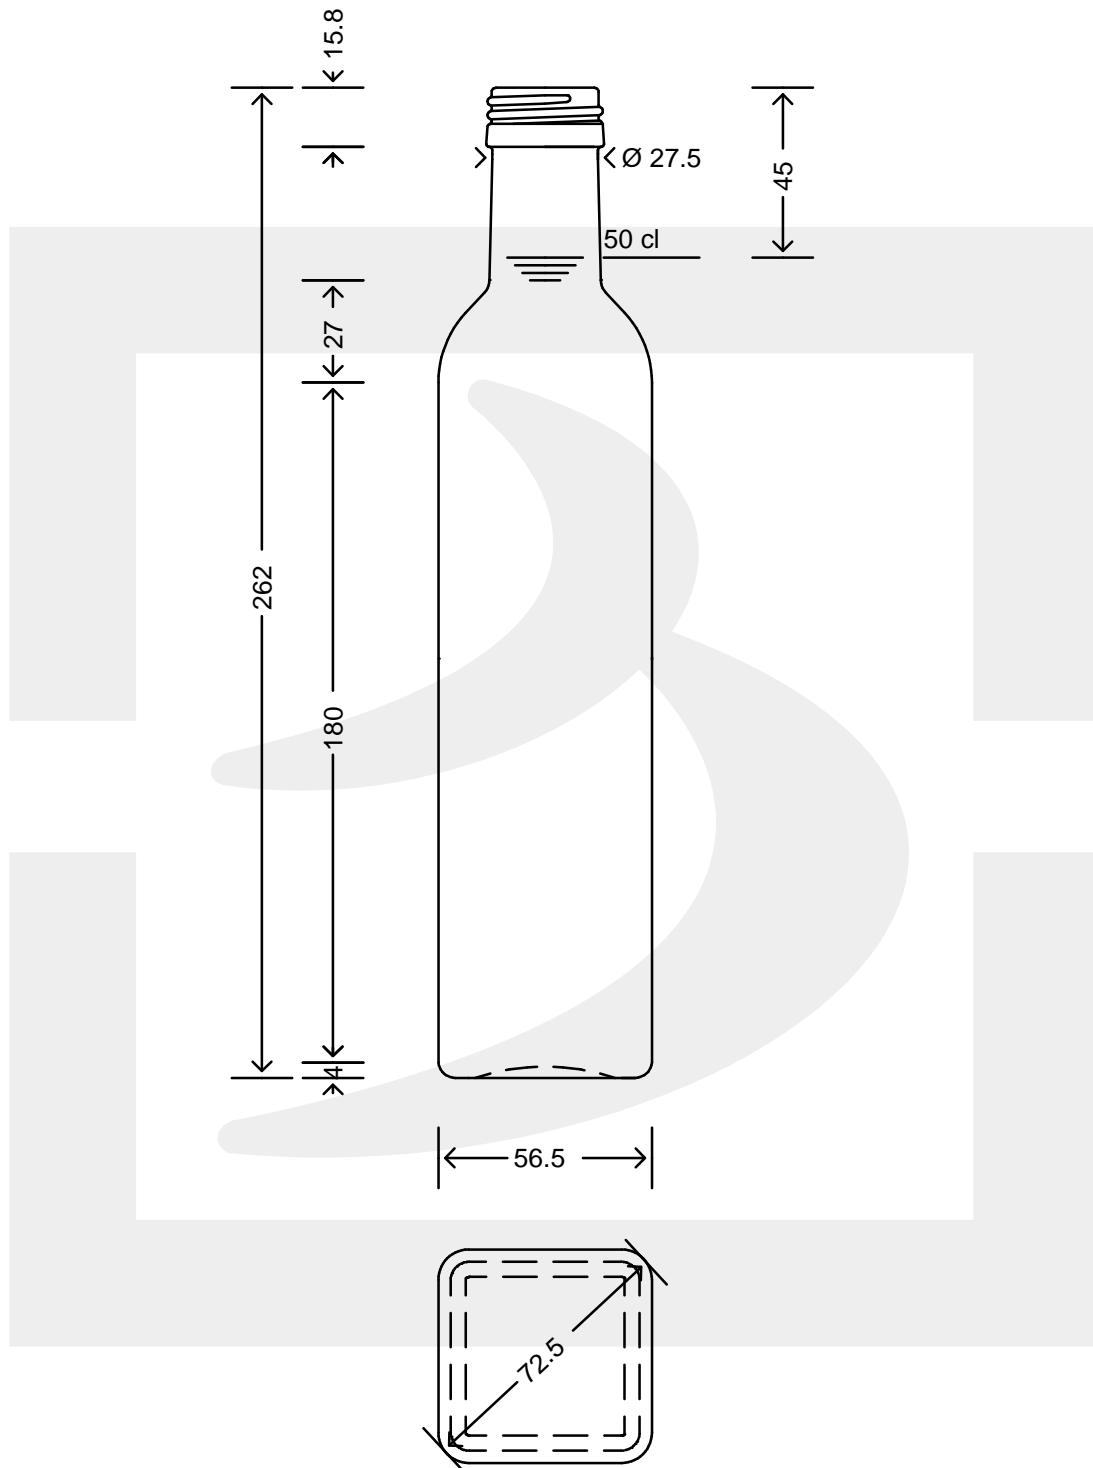

ARTICOLO / ITEM

BOT. MARASCA 500 PG P 31,5X18

Colore : BIANCO
Color :

 **bruni glass**
a berlin packaging company

www.bruniglass.com

SCALA: 1:2
SCALE:

Capacità R.B. (c.c.): Brimful cap. (c.c.):	517	Peso vetro (gr): Glass weight (gr):	350
Altezza tot (mm): Total height (mm):	262	Bocca: Finish:	PILFER-PROOF
Diametro corpo (mm): Body diameter (mm):	56.5	Min. foro passante (mm): Minimum through bore (mm):	

LE QUOTE SONO ESPRESSE IN mm
DIMENSIONS ARE EXPRESSED IN mm

COD. ARTICOLO / ITEM CODE

18257T1

Data ultimo aggiornamento / Last update: 07/01/2021
Origine / Source: 16457