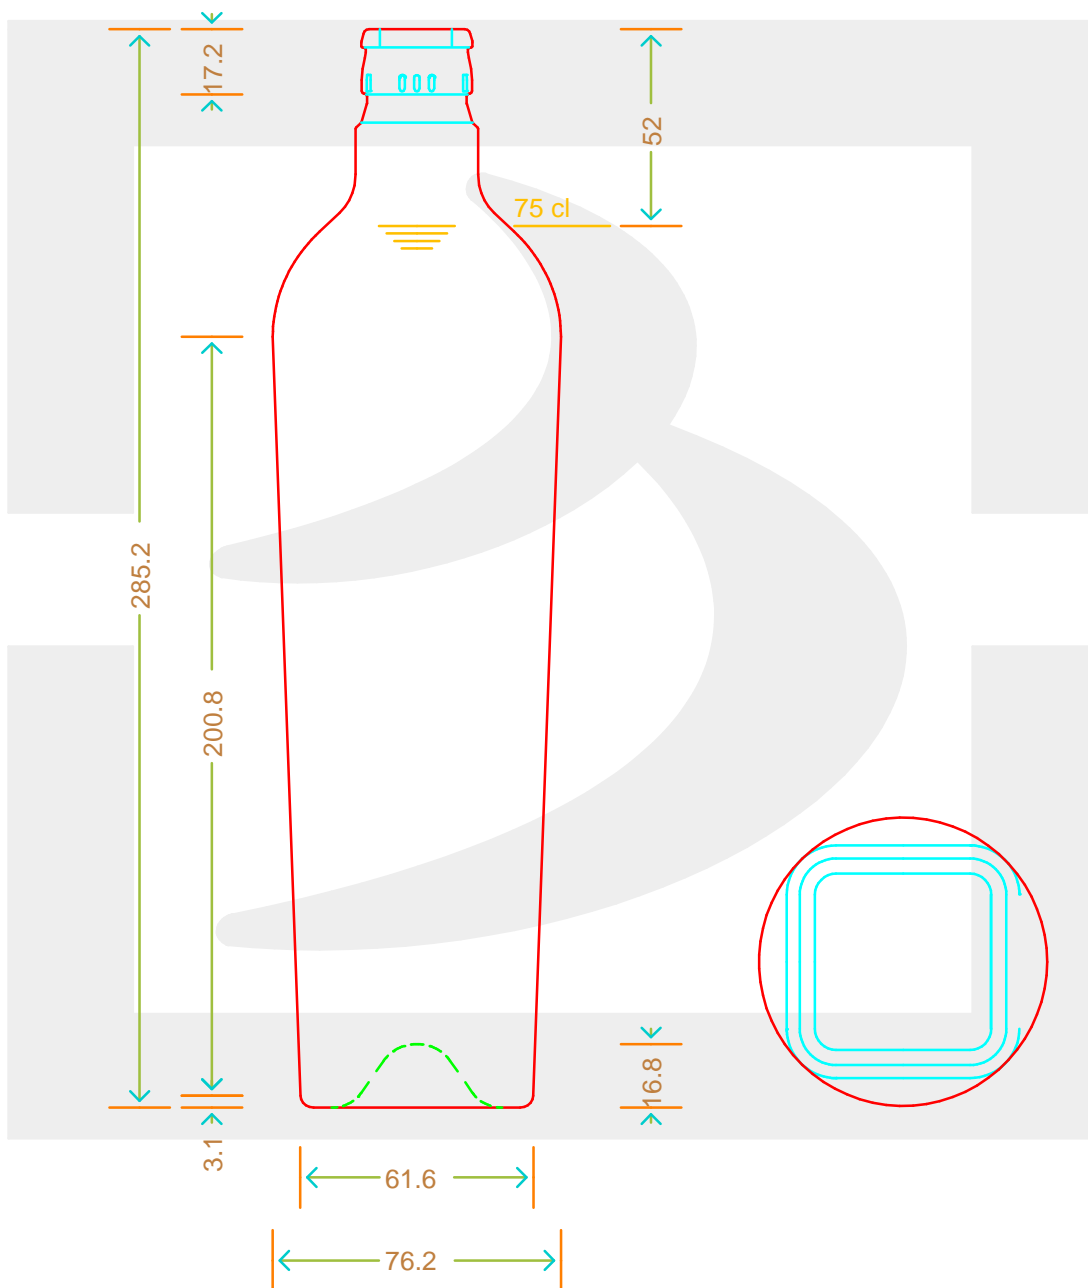

# BOT. BELLOLIO 750 LT TOP VA \*

Colore: VERDE ANTICO  
Color: VERDE ANTICO

**bruni glass**  
a berlin packaging company

www.bruniglass.com

MOD.DEP.  
PATENTED

SCALA: 1:2  
SCALE:

Capacità R.B. (c.c.): Brimful cap. (c.c.):	775	Peso vetro (gr): Glass weight (gr):	500
Altezza tot (mm): Total height (mm):	285.2	Bocca: Finish:	TOP GUALA 1031/47
Diametro corpo (mm): Body diameter (mm):	76.2	Min. foro passante (mm): Minimum through bore (mm):	17

LE QUOTE SONO ESPRESSE IN mm  
DIMENSIONS ARE EXPRESSED IN mm

COD. ARTICOLO / ITEM CODE

**18241T1**

Data ultimo aggiornamento / Last update: 10/05/2019  
Origine / Source: 18241