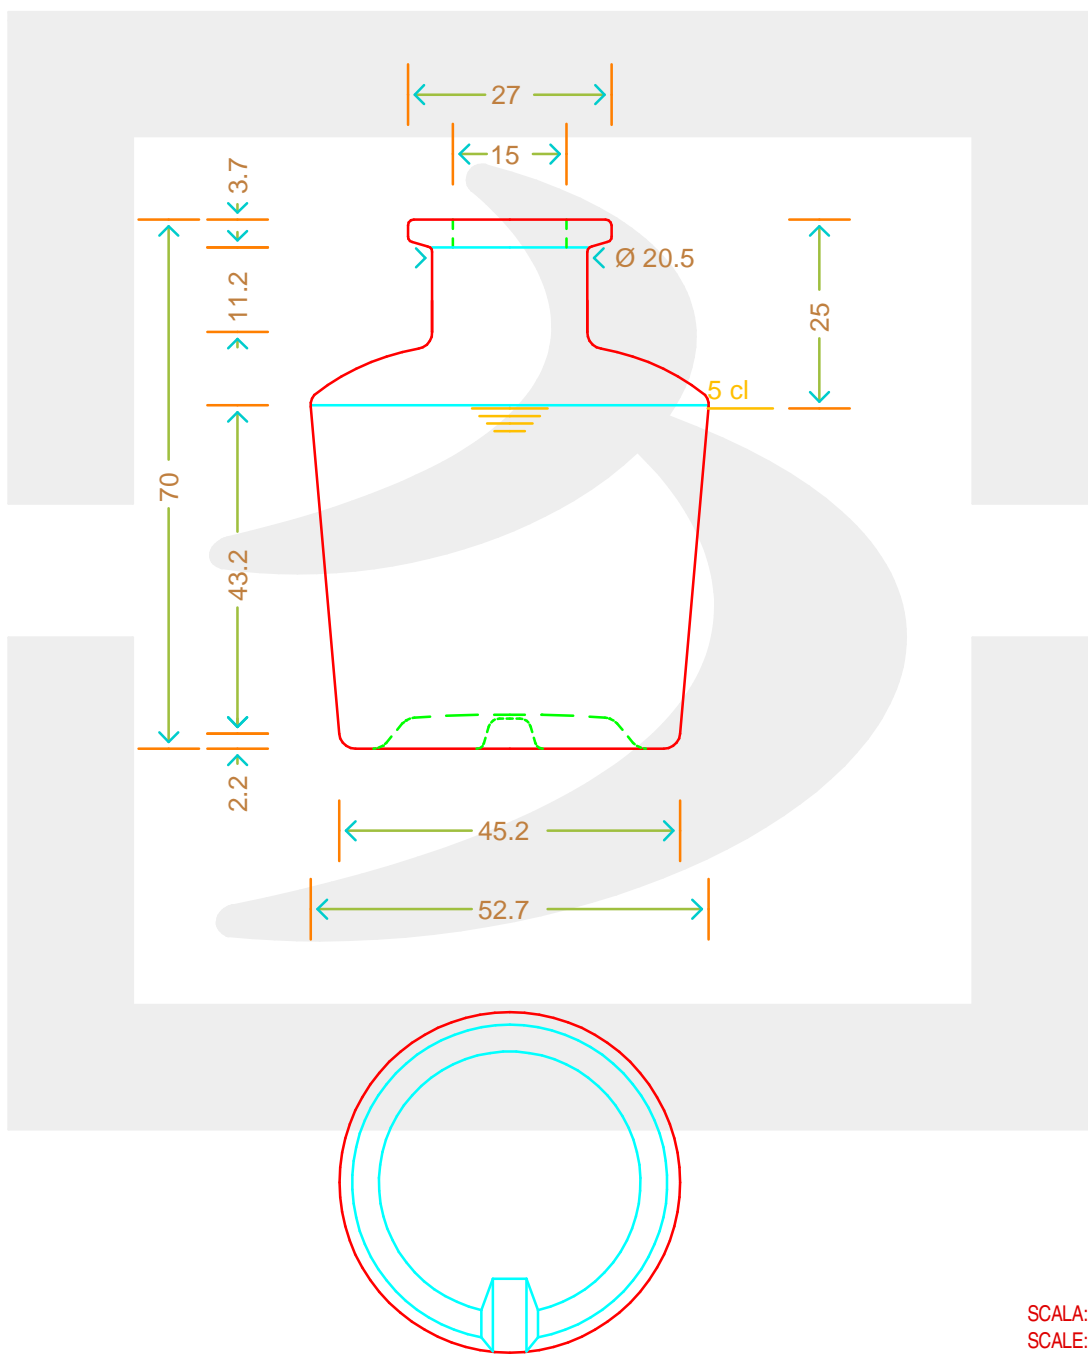

# BOT. AMPOLLA ALEX 50 A 4 # \*

Colore : BIANCO  
Color : BIANCO

**bruni glass**  
a berlin packaging company

www.bruniglass.com

MOD.DEP.  
PATENTED

SCALA: 1:1  
SCALE:

Capacità R.B. (c.c.) : Brimful cap. (c.c.) :	59	Peso vetro (gr): Glass weight (gr):	100
Altezza tot (mm): Total height (mm):	70	Bocca: Finish:	ANELLO
Diametro corpo (mm): Body diameter (mm):	52.7	Min. foro passante (mm): Minimum through bore (mm):	

LE QUOTE SONO ESPRESSE IN mm  
DIMENSIONS ARE EXPRESSED IN mm

COD. ARTICOLO / ITEM CODE

**18078T1**

Data ultimo aggiornamento / Last update: 10/05/2019  
Origine / Source: 18078