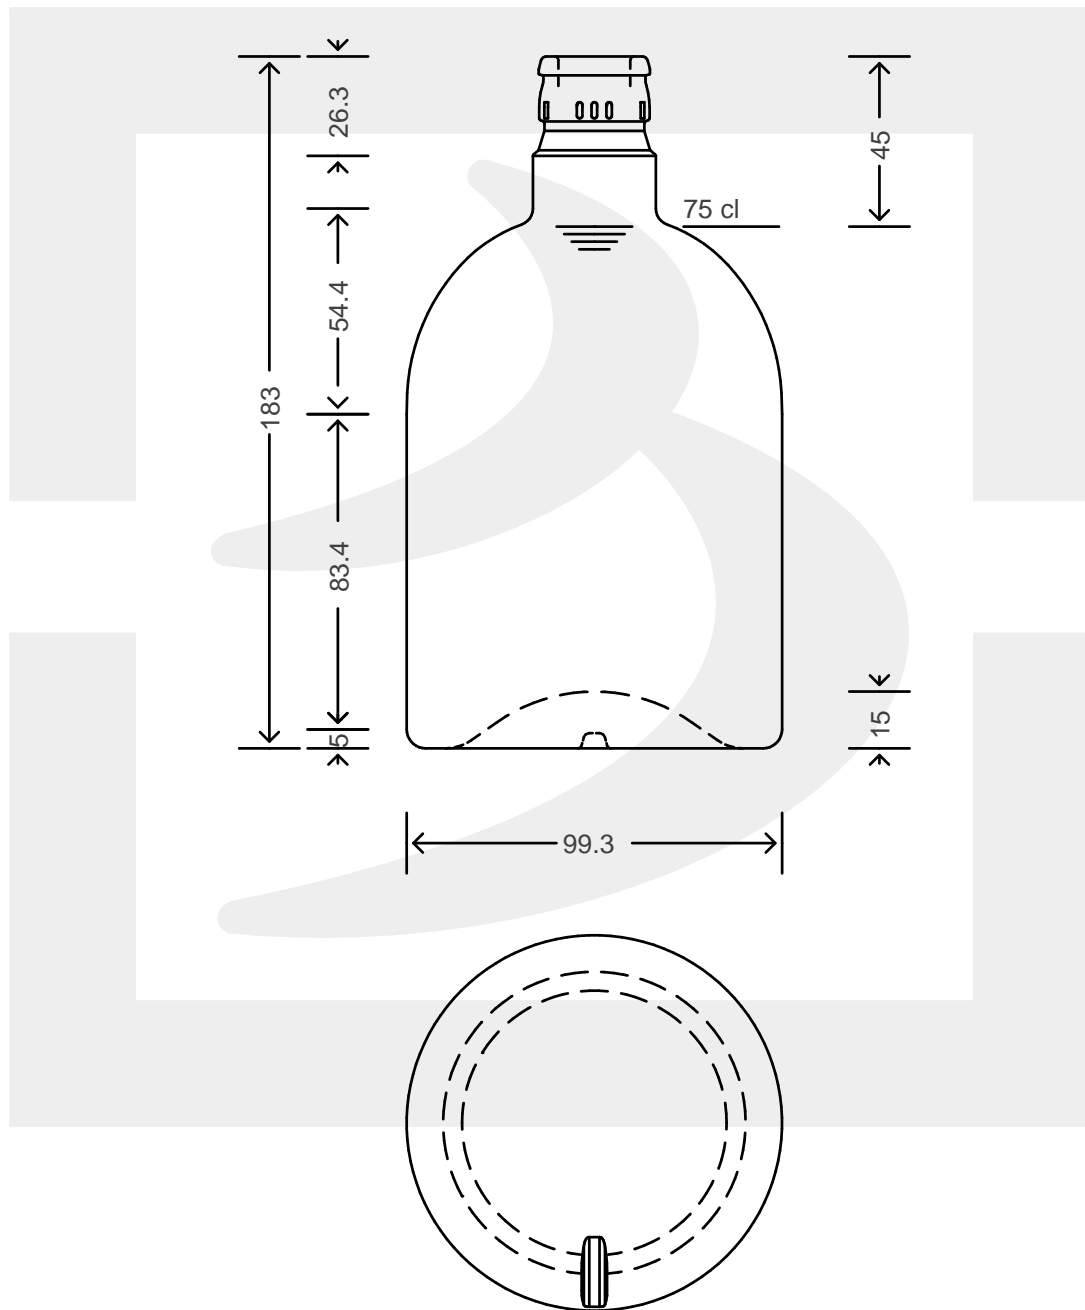

ARTICOLO / ITEM

BOT. KOLIO 750 TOP VA *

Colore : VERDE ANTICO
Color :

bruni glass

berlinpackaging.eu

MOD.DEP.
PATENTED

Il disegno è puramente indicativo e non vincolante - Berlin Packaging Italy S.p.A. non assume garanzia od obbligazione alcuna per l'utilizzo del presente disegno nè per le informazioni in esso riportate
This drawing is approximate and not binding - Berlin Packaging Italy S.p.A. does not assume any guarantee or obligation for use of this drawing or for information contained therein

Capacità R.B. (c.c.): Brimful capacity (c.c.):	770	Peso vetro (gr): Glass weight (gr):	500
Altezza tot. (mm): Total height (mm):	183	Bocca: Finish:	TOP GUALA 1031/47
Diametro corpo (mm): Body diameter (mm):	99.3	Min. foro passante (mm): Minimum through bore (mm):	
Resistenza a pressione (bar): Pressure resistance (bar):	-	Scala: Scale:	1:1

Per ulteriori informazioni tecniche contattare il referente commerciale
For full technical details please contact sales representative

COD. ARTICOLO / ITEM CODE
17997T2

Data ultimo aggiornamento / Last update: 22/11/2021
Origine / Source: 17996