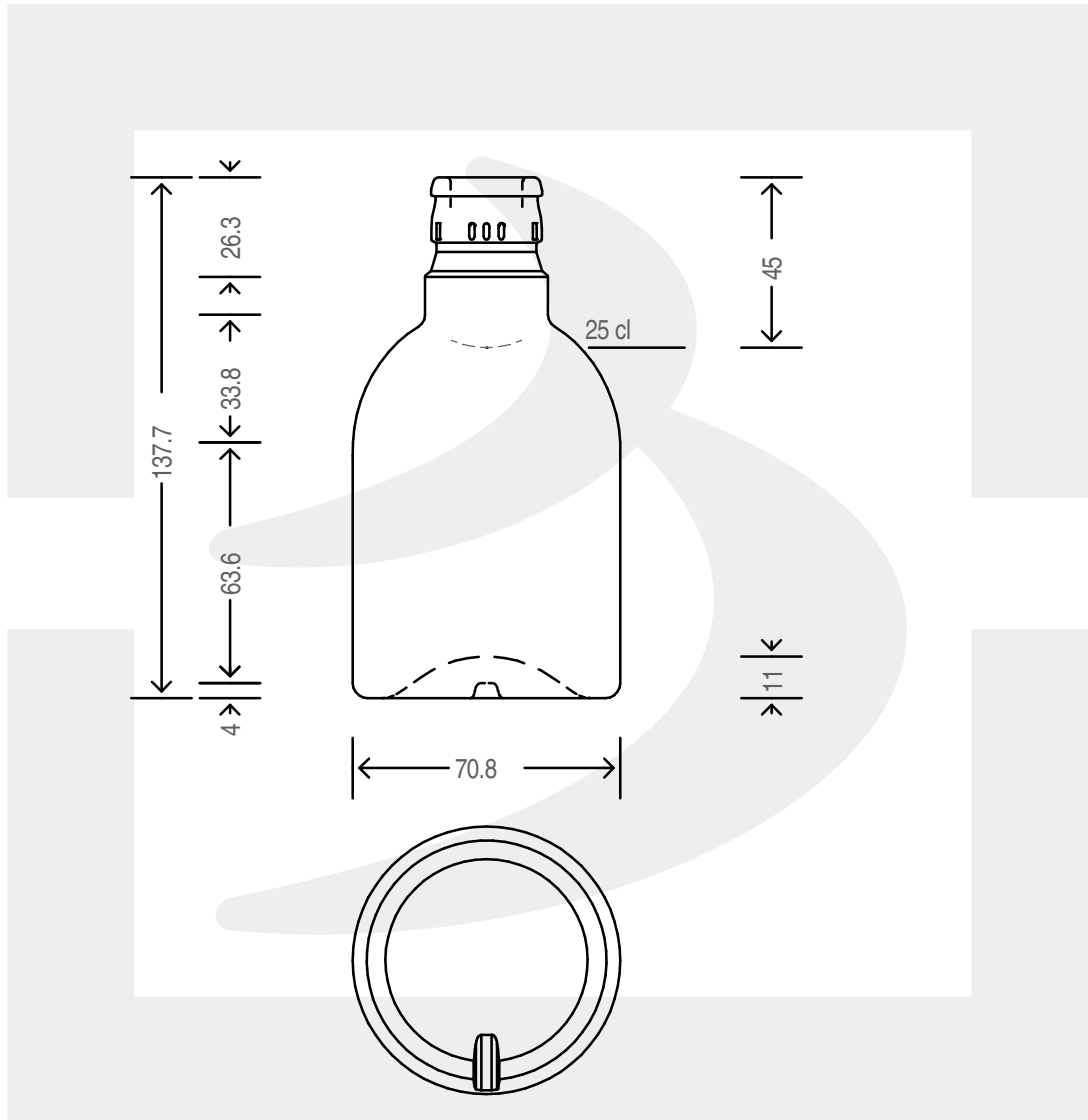

# BOT. KOLIO 250 TOP \*

Colore : BIANCO  
Color : BIANCO

 **bruni glass**  
a **berlin packaging** company

www.bruniglass.com

MOD.DEP.  
PATENTED

SCALA: 1:2  
SCALE:

Capacità R.B. (c.c.): Brimful cap. (c.c.):	270	Peso vetro (gr): Glass weight (gr):	250
Altezza tot (mm): Total height (mm):	137.7	Bocca: Finish:	TOP GUALA 1031/47
Diametro corpo (mm): Body diameter (mm):	70.8	Min. foro passante (mm): Minimum through bore (mm):	17

LE QUOTE SONO ESPRESSE IN mm  
DIMENSIONS ARE EXPRESSED IN mm

COD. ARTICOLO / ITEM CODE

**17991P2**

Data ultimo aggiornamento / Last update: 10/05/2019  
Origine / Source: 17991