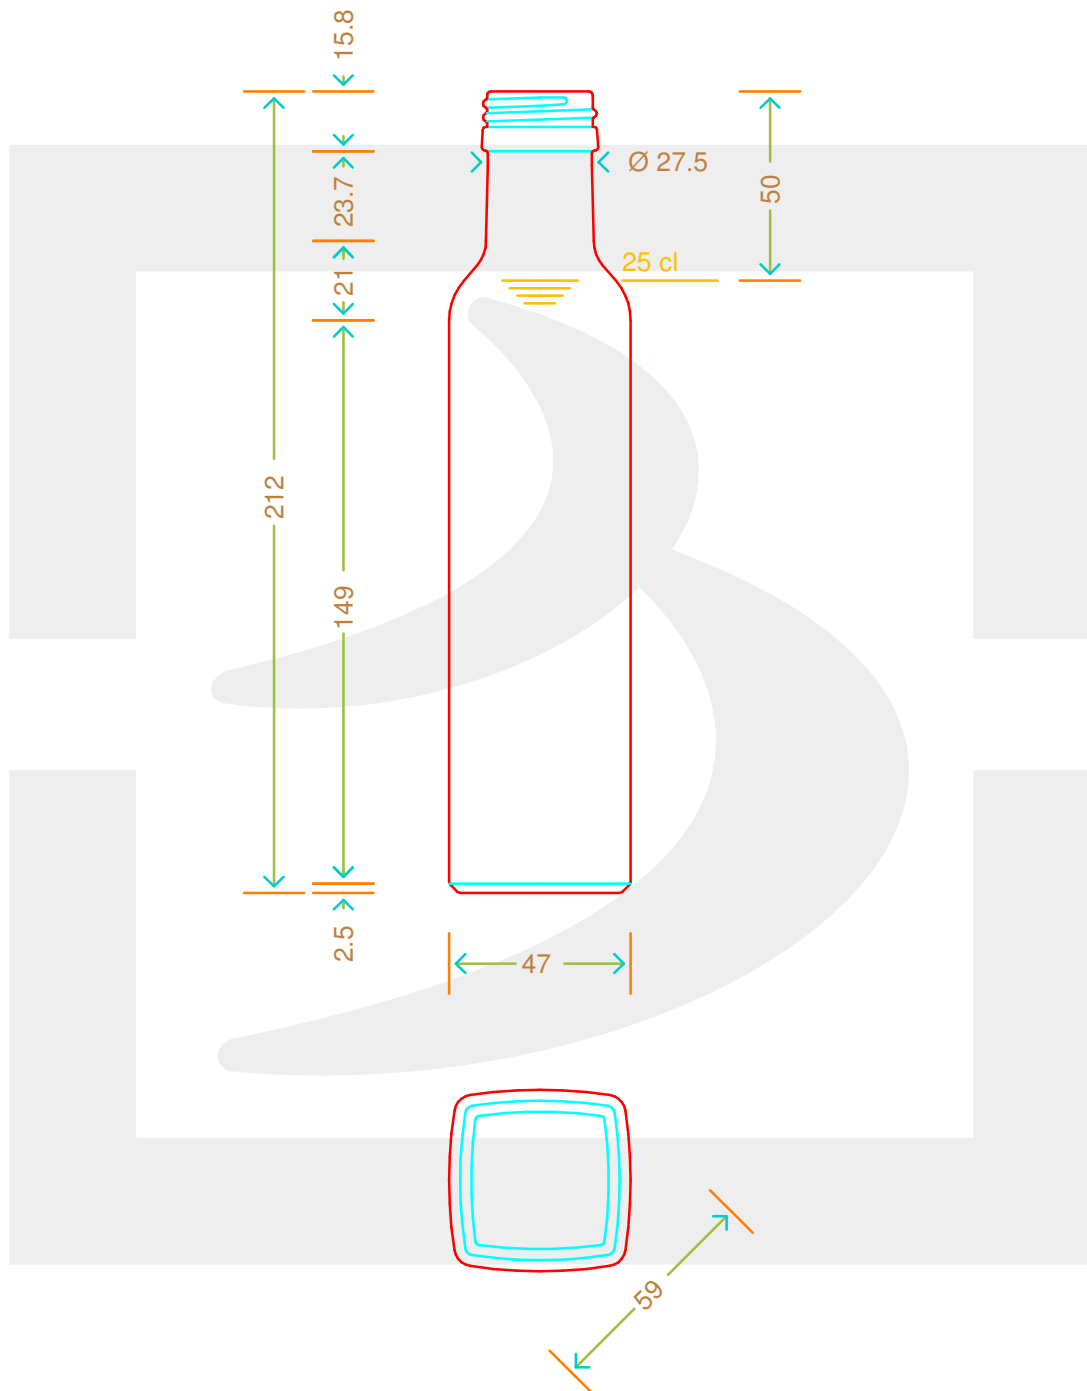

# BOT. MARASCA 250 PG P 31,5X18

Colore : BIANCO  
Color :

**bruni glass**  
a berlin packaging company

www.bruniglass.com

SCALA: 1:2  
SCALE:

Capacità R.B. (c.c.) : Brimful cap. (c.c.) :	272	Peso vetro (gr): Glass weight (gr):	225
Altezza tot (mm): Total height (mm):	212	Bocca: Finish:	PILFER-PROOF
Diametro corpo (mm): Body diameter (mm):	48	Min. foro passante (mm): Minimum through bore (mm):	16

LE QUOTE SONO ESPRESSE IN mm  
DIMENSIONS ARE EXPRESSED IN mm

COD. ARTICOLO / ITEM CODE  
**17975T1**

Data ultimo aggiornamento / Last update: 12/09/2018  
Origine / Source: 13423