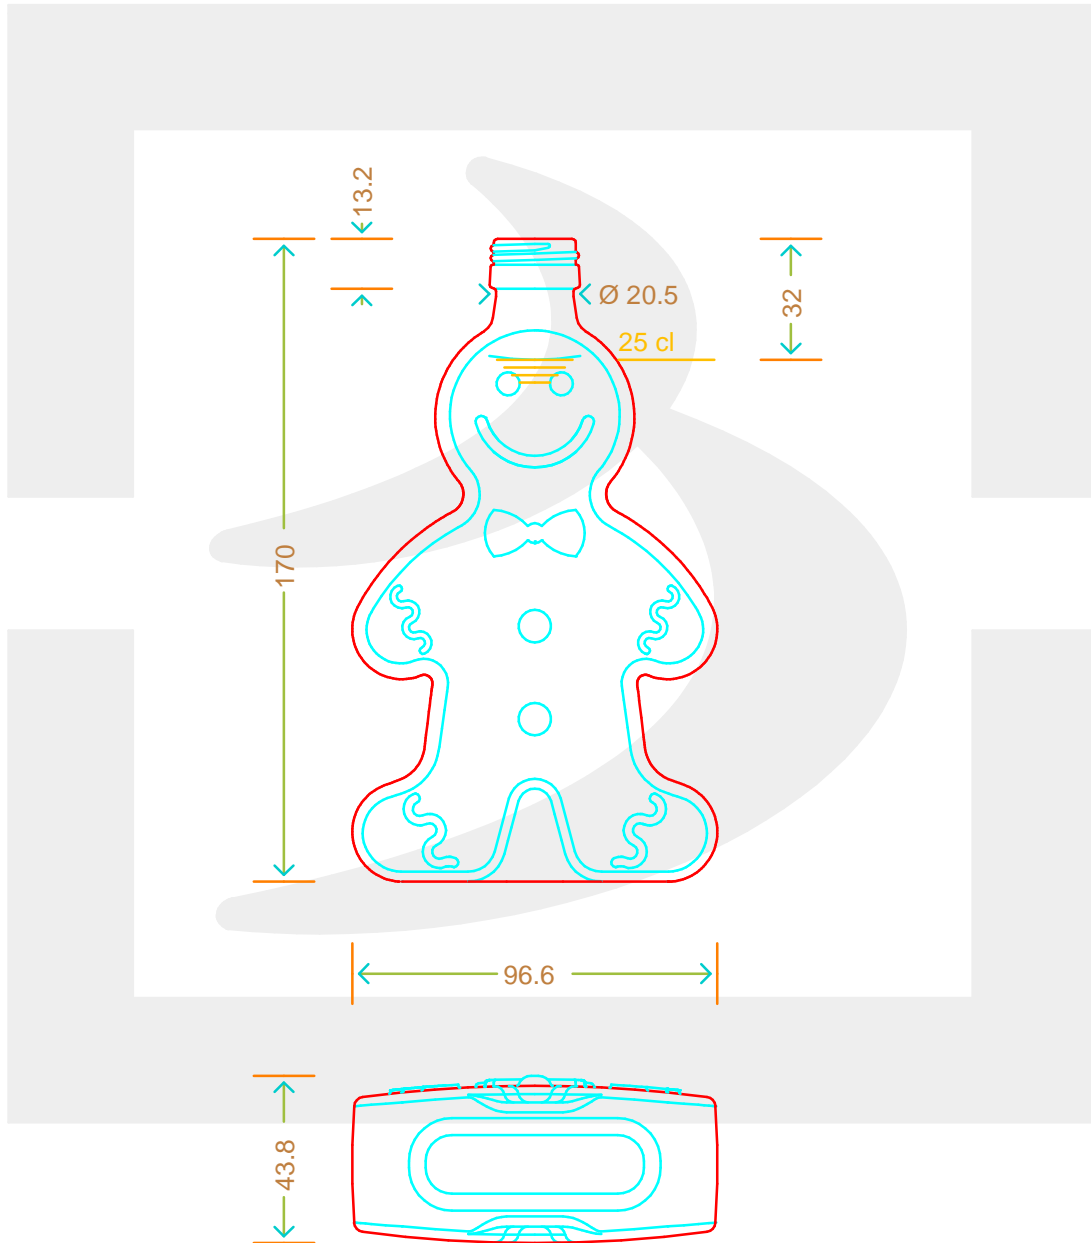

# BOT. GINGERBREAD EVO 250 LT P 24 #\*

Colore : BIANCO  
Color : BIANCO

**bruni glass**  
a berlin packaging company

www.bruniglass.com

MOD.DEP.  
PATENTED

SCALA: 1:2  
SCALE:

Capacità R.B. (c.c.) : Brimful cap. (c.c.) :	267	Peso vetro (gr): Glass weight (gr):	300
Altezza tot (mm): Total height (mm):	170	Bocca: Finish:	PILFER-PROOF
Diametro corpo (mm): Body diameter (mm):	96.6	Min. foro passante (mm): Minimum through bore (mm):	

LE QUOTE SONO ESPRESSE IN mm  
DIMENSIONS ARE EXPRESSED IN mm

COD. ARTICOLO / ITEM CODE

**17879D2**

Data ultimo aggiornamento / Last update: 10/05/2019  
Origine / Source: 17879