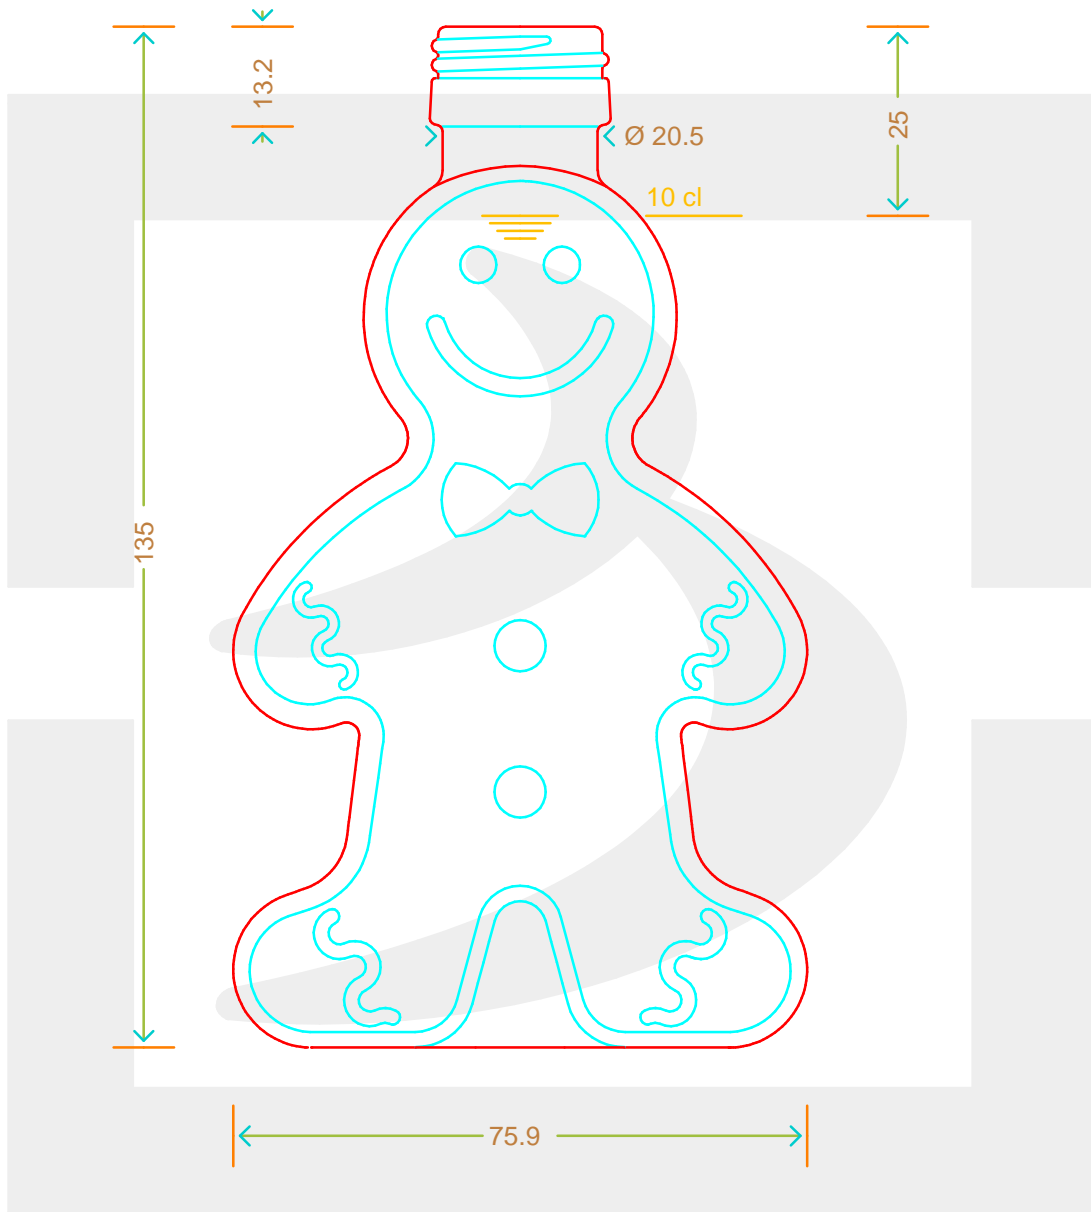

ARTICOLO / ITEM

BOT. GINGERBREAD EVO 100 LT P 24 #*

Colore : BIANCO
Color : BIANCO

bruni glass
a berlin packaging company

www.bruniglass.com

MOD.DEP.
PATENTED

SCALA: 1:1
SCALE:

Capacità R.B. (c.c.) :
Brimful cap. (c.c.) :

107

Peso vetro (gr):
Glass weight (gr):

200

Altezza tot (mm):
Total height (mm):

135

Bocca:
Finish:

PILFER-PROOF

Diametro corpo (mm):
Body diameter (mm):

75.9

Min. foro passante (mm):
Minimum through bore (mm):

LE QUOTE SONO ESPRESSE IN mm
DIMENSIONS ARE EXPRESSED IN mm

COD. ARTICOLO / ITEM CODE

17877B1

Data ultimo aggiornamento / Last update: 10/05/2019
Origine / Source: 17877