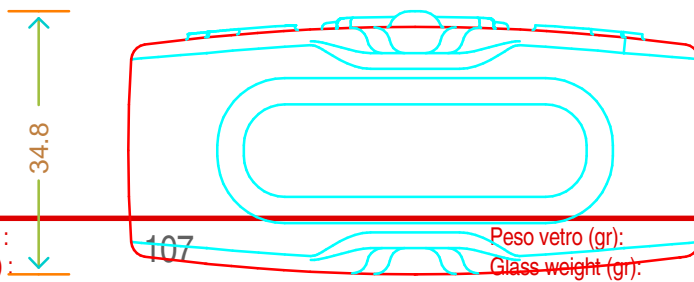

ARTICOLO / ITEM

BOT. GINGERBREAD EVO 100 LT P 24 #*

Colore : BIANCO
Color : BIANCO

bruni glass
a berlin packaging company

www.bruniglass.com

MOD.DEP.
PATENTED

SCALA: 1:1
SCALE:

Capacità R.B. (c.c.) :
Brimful cap. (c.c.) :

107

Peso vetro (gr):
Glass weight (gr):

200

Altezza tot (mm):
Total height (mm):

135

Bocca:
Finish:

PILFER-PROOF

Diametro corpo (mm):
Body diameter (mm):

75.9

Min. foro passante (mm):
Minimum through bore (mm):

LE QUOTE SONO ESPRESSE IN mm
DIMENSIONS ARE EXPRESSED IN mm

COD. ARTICOLO / ITEM CODE

17877B1

Data ultimo aggiornamento / Last update: 10/05/2019
Origine / Source: 17877