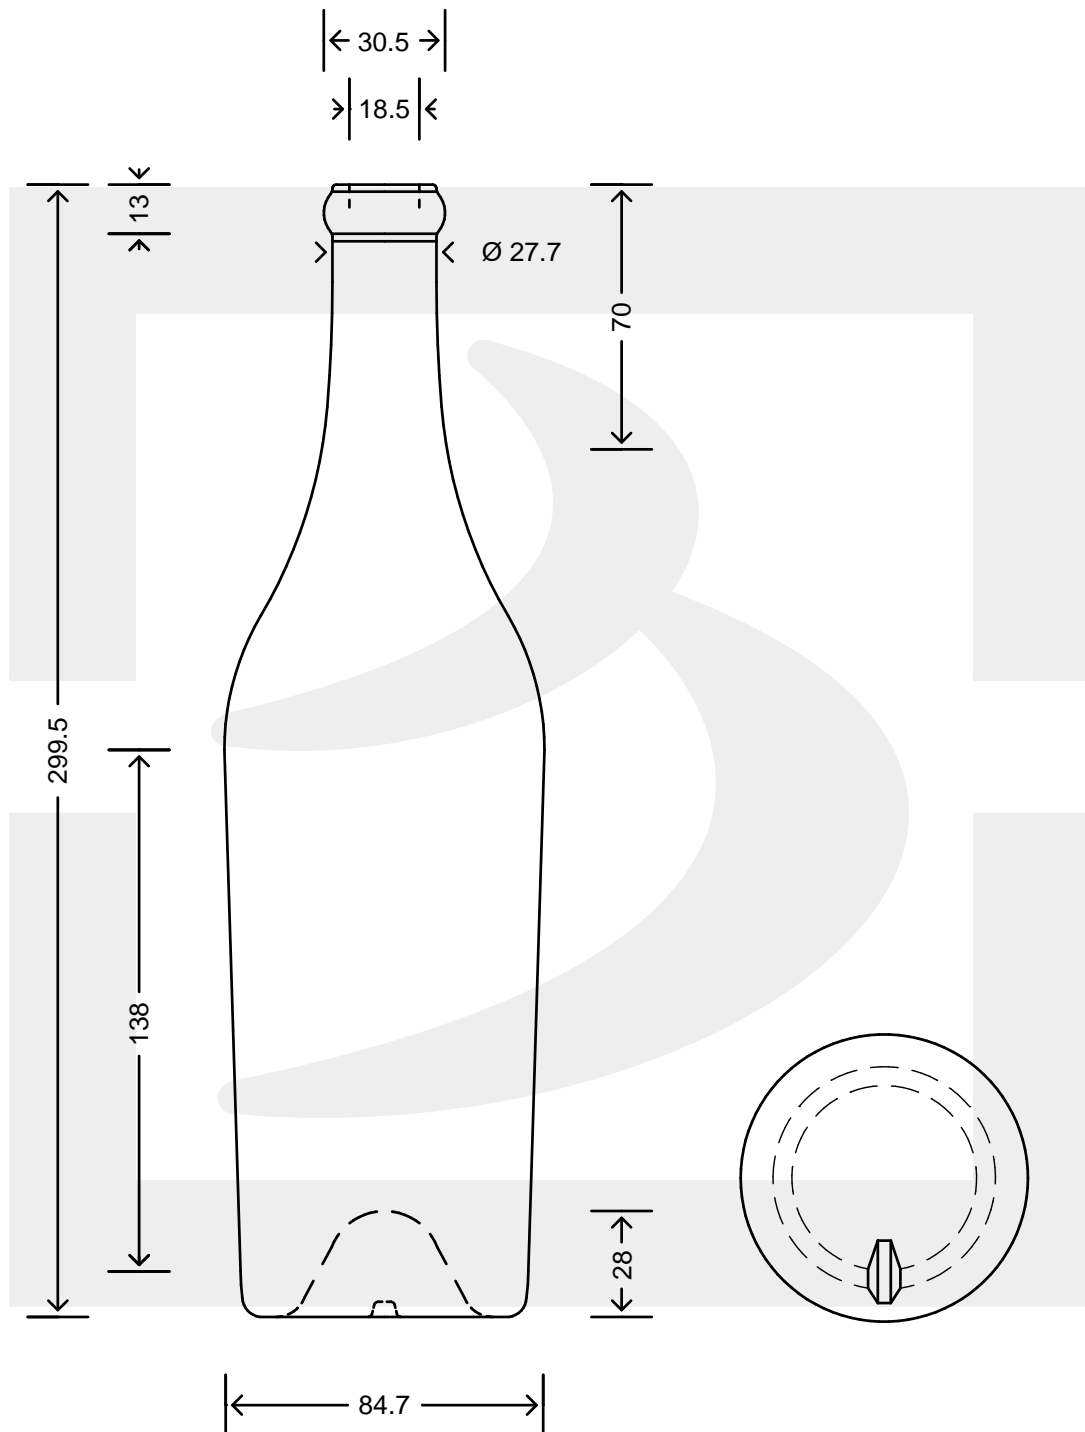

ARTICOLO / ITEM

B. BORG NEW MADLEINE 750 MD VA CT *

Colore : VERDE ANTICO
Color : VERDE ANTICO

berlinpackaging.eu

Il disegno è puramente indicativo e non vincolante - Berlin Packaging Italy S.p.A. non assume garanzia od obbligazione alcuna per l'utilizzo del presente disegno nè per le informazioni in esso riportate
This drawing is approximate and not binding - Berlin Packaging Italy S.p.A. does not assume any guarantee or obligation for use of this drawing or for information contained therein

Capacità R.B. (c.c.): Brimful capacity (c.c.):	775	Peso vetro (gr): Glass weight (gr):	600
Altezza tot. (mm): Total height (mm):	299.5	Bocca: Finish:	MADLEINE
Diametro corpo (mm): Body diameter (mm):	84.7	Min. foro passante (mm): Minimum through bore (mm):	
Resistenza a pressione (bar): Pressure resistance (bar):	-	Scala: Scale:	1:1

Per ulteriori informazioni tecniche contattare il referente commerciale
For full technical details please contact sales representative

COD. ARTICOLO / ITEM CODE
17721X3

Data ultimo aggiornamento / Last update: 22/11/2021
Origine / Source: 17721