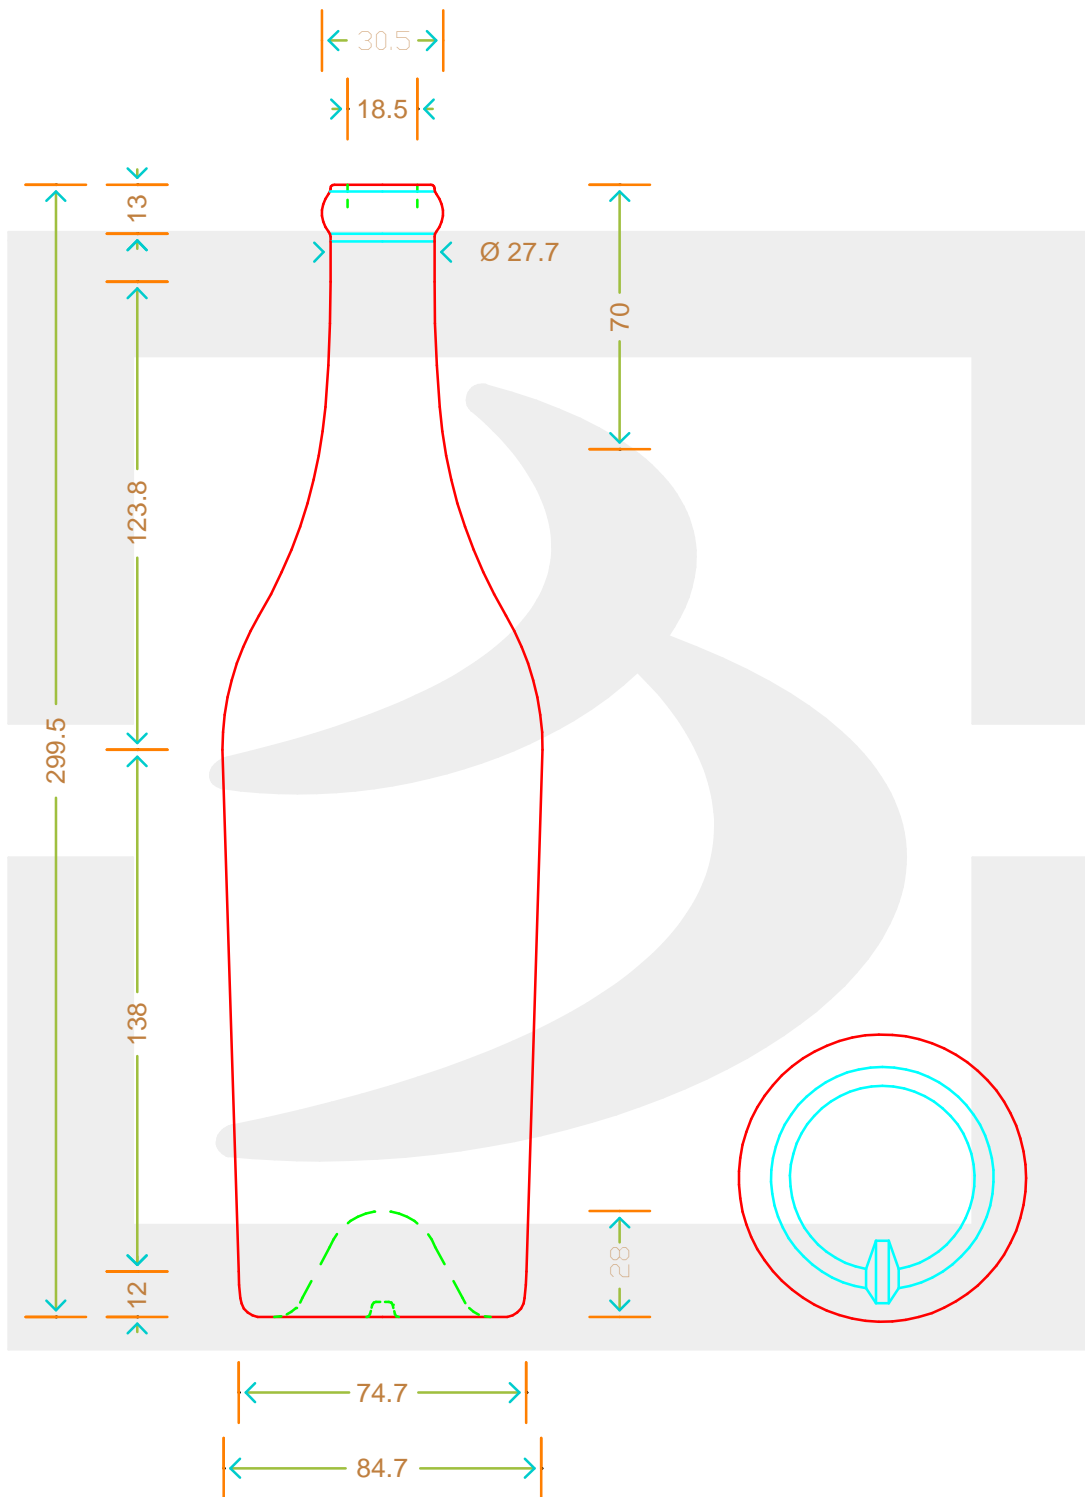

BOT. BORG NEW MADLEINE 750 MD VA CT

Colore: VERDE ANTICO
Color:

SCALA: 1:2
SCALE:

Capacità R.B. (c.c.): Brimful cap. (c.c.):	775	Peso vetro (gr): Glass weight (gr):	600
Altezza tot (mm): Total height (mm):	299.5	Bocca: Finish:	MADLEINE
Diametro corpo (mm): Body diameter (mm):	84.7	Min. foro passante (mm): Minimum through bore (mm):	

LE QUOTE SONO ESPRESSE IN mm
DIMENSIONS ARE EXPRESSED IN mm

COD. ARTICOLO / ITEM CODE
17721X3