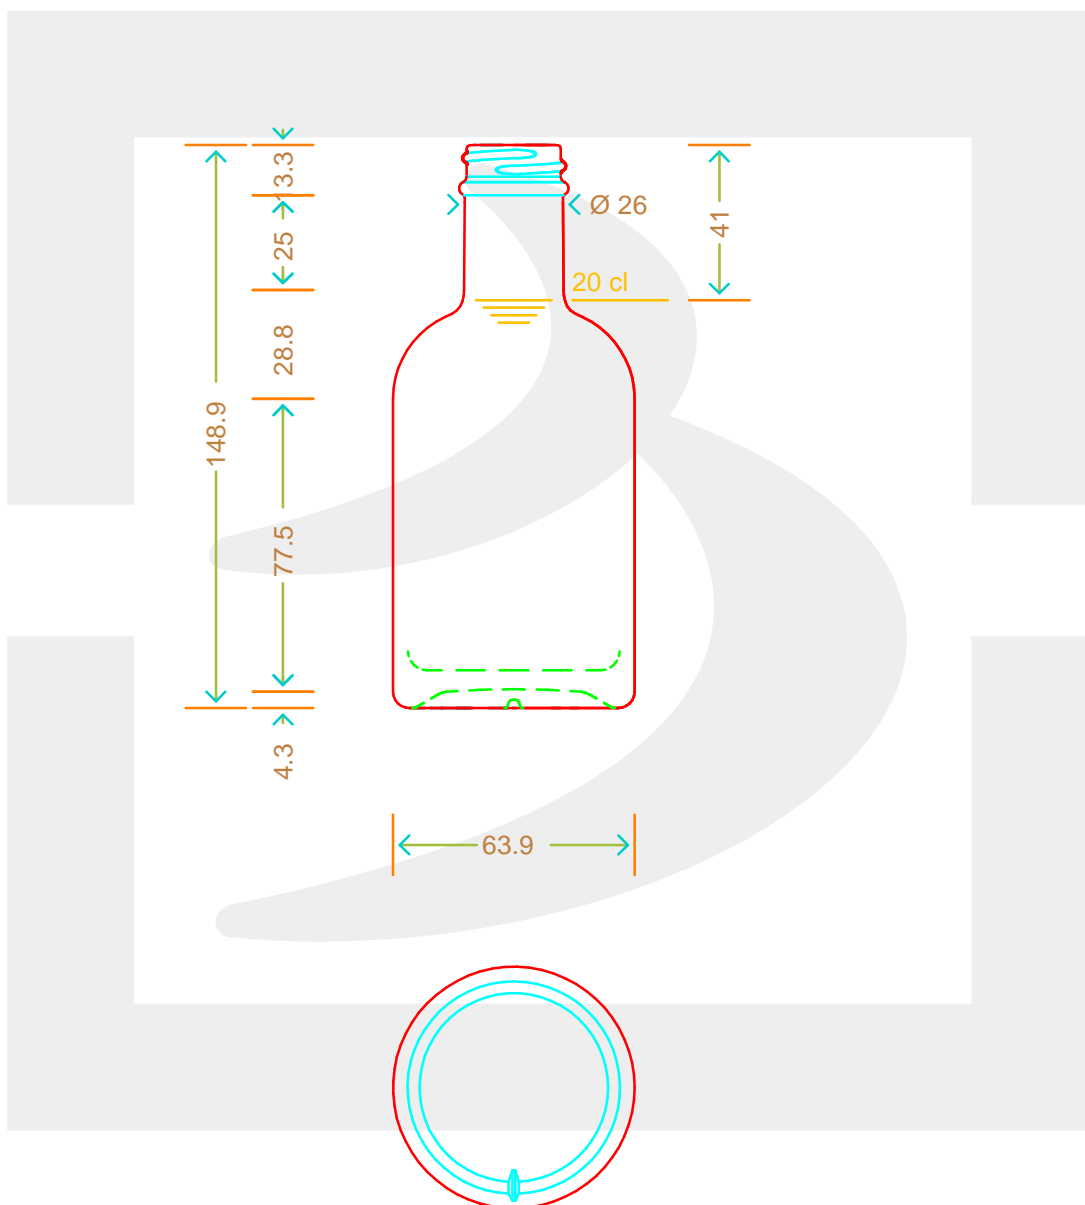

# BOT. NOCTURNE 200 ROND GPI400/28#\*

Colore : BIANCO  
Color : BIANCO

**bruni glass**  
a berlin packaging company

www.bruniglass.com

MOD.DEP.  
PATENTED

SCALA: 1:2  
SCALE:

Capacità R.B. (c.c.) : Brimful cap. (c.c.) :	214	Peso vetro (gr): Glass weight (gr):	300
Altezza tot (mm): Total height (mm):	148.9	Bocca: Finish:	GPI
Diametro corpo (mm): Body diameter (mm):	64.1	Min. foro passante (mm): Minimum through bore (mm):	

LE QUOTE SONO ESPRESSE IN mm  
DIMENSIONS ARE EXPRESSED IN mm

COD. ARTICOLO / ITEM CODE  
**17648B2**

Data ultimo aggiornamento / Last update: 10/05/2019  
Origine / Source: 17648