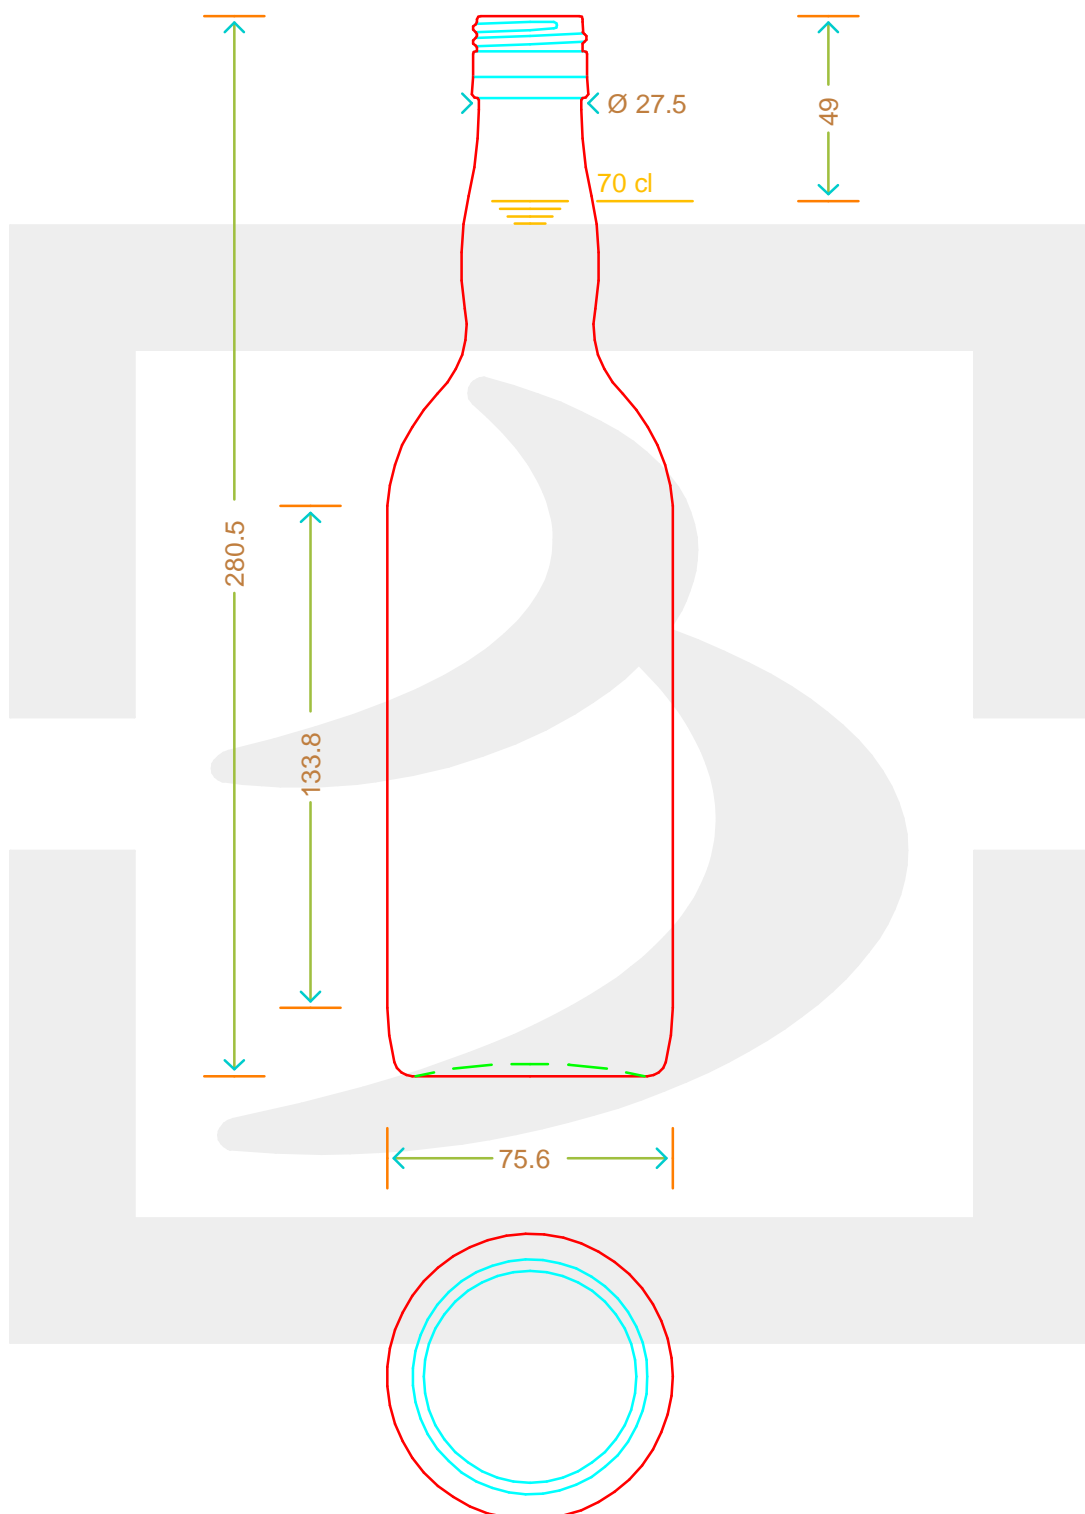

ARTICOLO / ITEM

BOT. DISTILLERIA 700 P31,5X44 IP684

Colore : BIANCO
Color :

 **bruni glass**
a berlin packaging company

www.bruniglass.com

SCALA: 1:2
SCALE:

Capacità R.B. (c.c.) :	720	Peso vetro (gr):	355
Brimful cap. (c.c.) :		Glass weight (gr):	
Altezza tot (mm):	280.5	Bocca:	PILFER-PROOF
Total height (mm):		Finish:	
Diametro corpo (mm):	75.6	Min. foro passante (mm):	
Body diameter (mm):		Minimum through bore (mm):	

LE QUOTE SONO ESPRESSE IN mm
DIMENSIONS ARE EXPRESSED IN mm

COD. ARTICOLO / ITEM CODE
17492P3

Data ultimo aggiornamento / Last update: 14/09/2021
Origine / Source: 12282