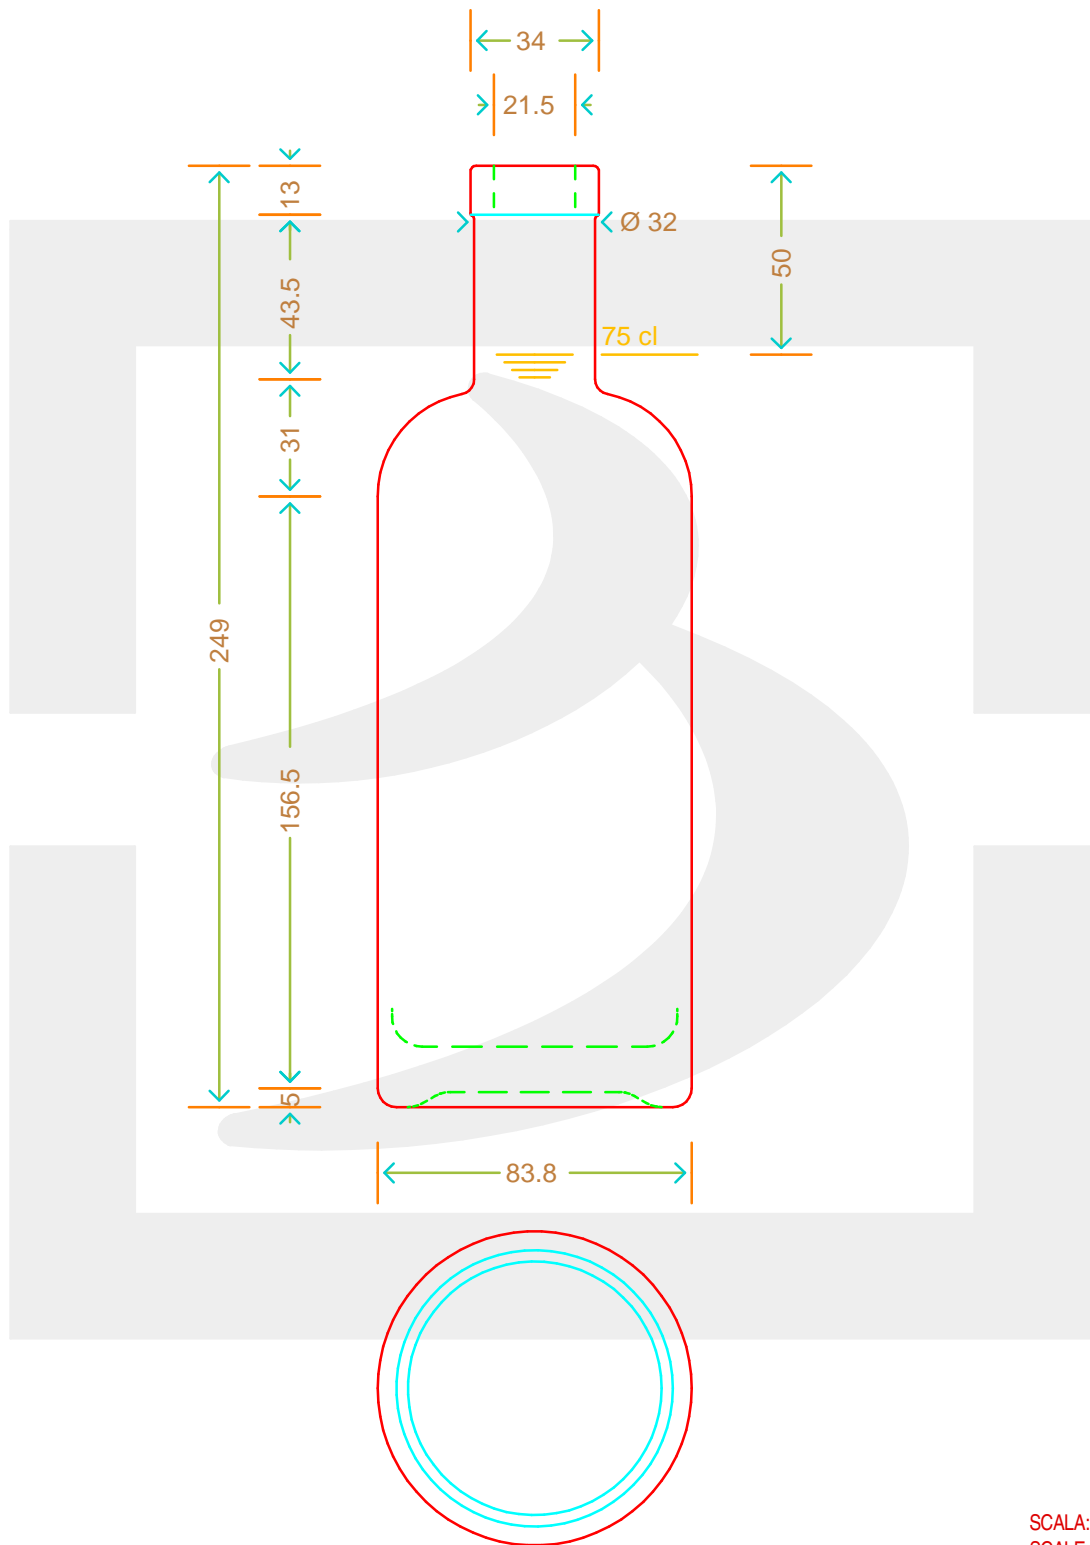

# BOT. ASPECT 750 F 13 # \*

Colore : BIANCO  
Color : BIANCO

**bruni glass**  
a berlin packaging company

www.bruniglass.com

MOD.DEP.  
PATENTED

SCALA: 1:2  
SCALE:

Capacità R.B. (c.c.): Brimful cap. (c.c.):	772	Peso vetro (gr): Glass weight (gr):	680
Altezza tot (mm): Total height (mm):	249	Bocca: Finish:	FASCETTA
Diametro corpo (mm): Body diameter (mm):	83.8	Min. foro passante (mm): Minimum through bore (mm):	19

LE QUOTE SONO ESPRESSE IN mm  
DIMENSIONS ARE EXPRESSED IN mm

COD. ARTICOLO / ITEM CODE

**17471B3**

Data ultimo aggiornamento / Last update: 10/05/2019  
Origine / Source: 17471