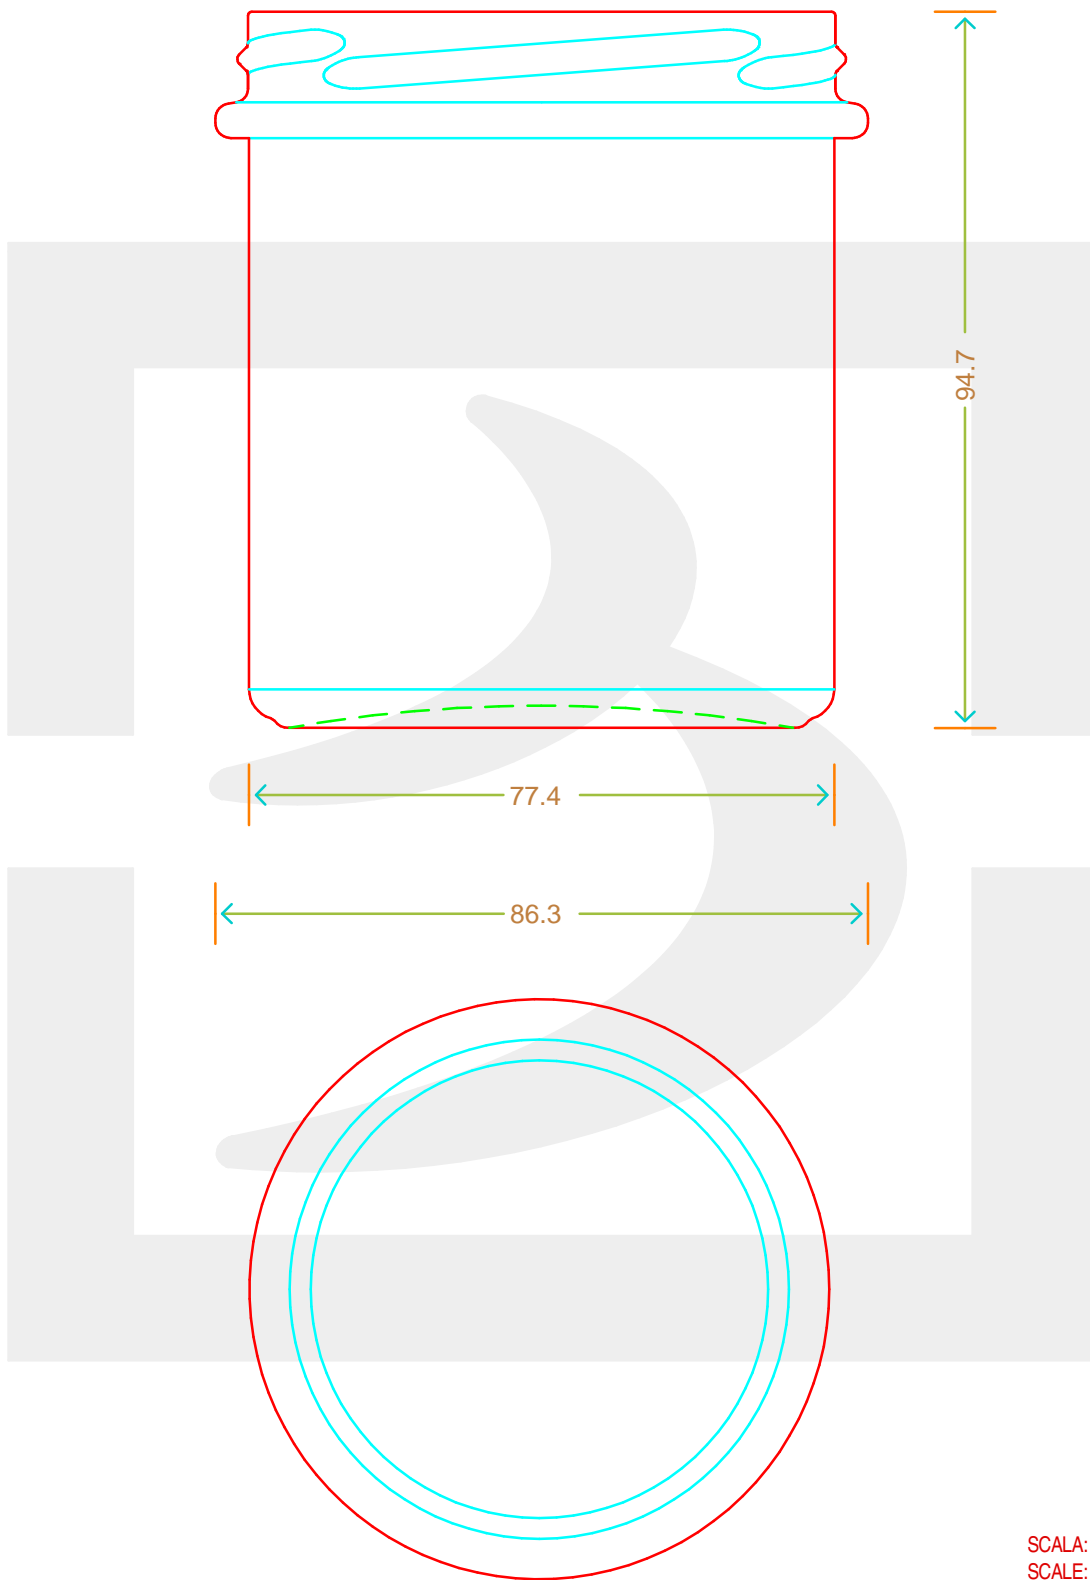

# VASO BONTA' 350 T 82

Colore : BIANCO  
Color : BIANCO

 **bruni glass**  
a **berlin packaging** company

www.bruniglass.com

SCALA: 1:1  
SCALE:

Capacità R.B. (c.c.) : Brimful cap. (c.c.) :	350	Peso vetro (gr): Glass weight (gr):	215
Altezza tot (mm): Total height (mm):	94.7	Bocca: Finish:	TWIST-OFF
Diametro corpo (mm): Body diameter (mm):	77.4	Min. foro passante (mm): Minimum through bore (mm):	

LE QUOTE SONO ESPRESSE IN mm  
DIMENSIONS ARE EXPRESSED IN mm

COD. ARTICOLO / ITEM CODE  
**17434T2**

Data ultimo aggiornamento / Last update: 10/05/2019  
Origine / Source: 17434