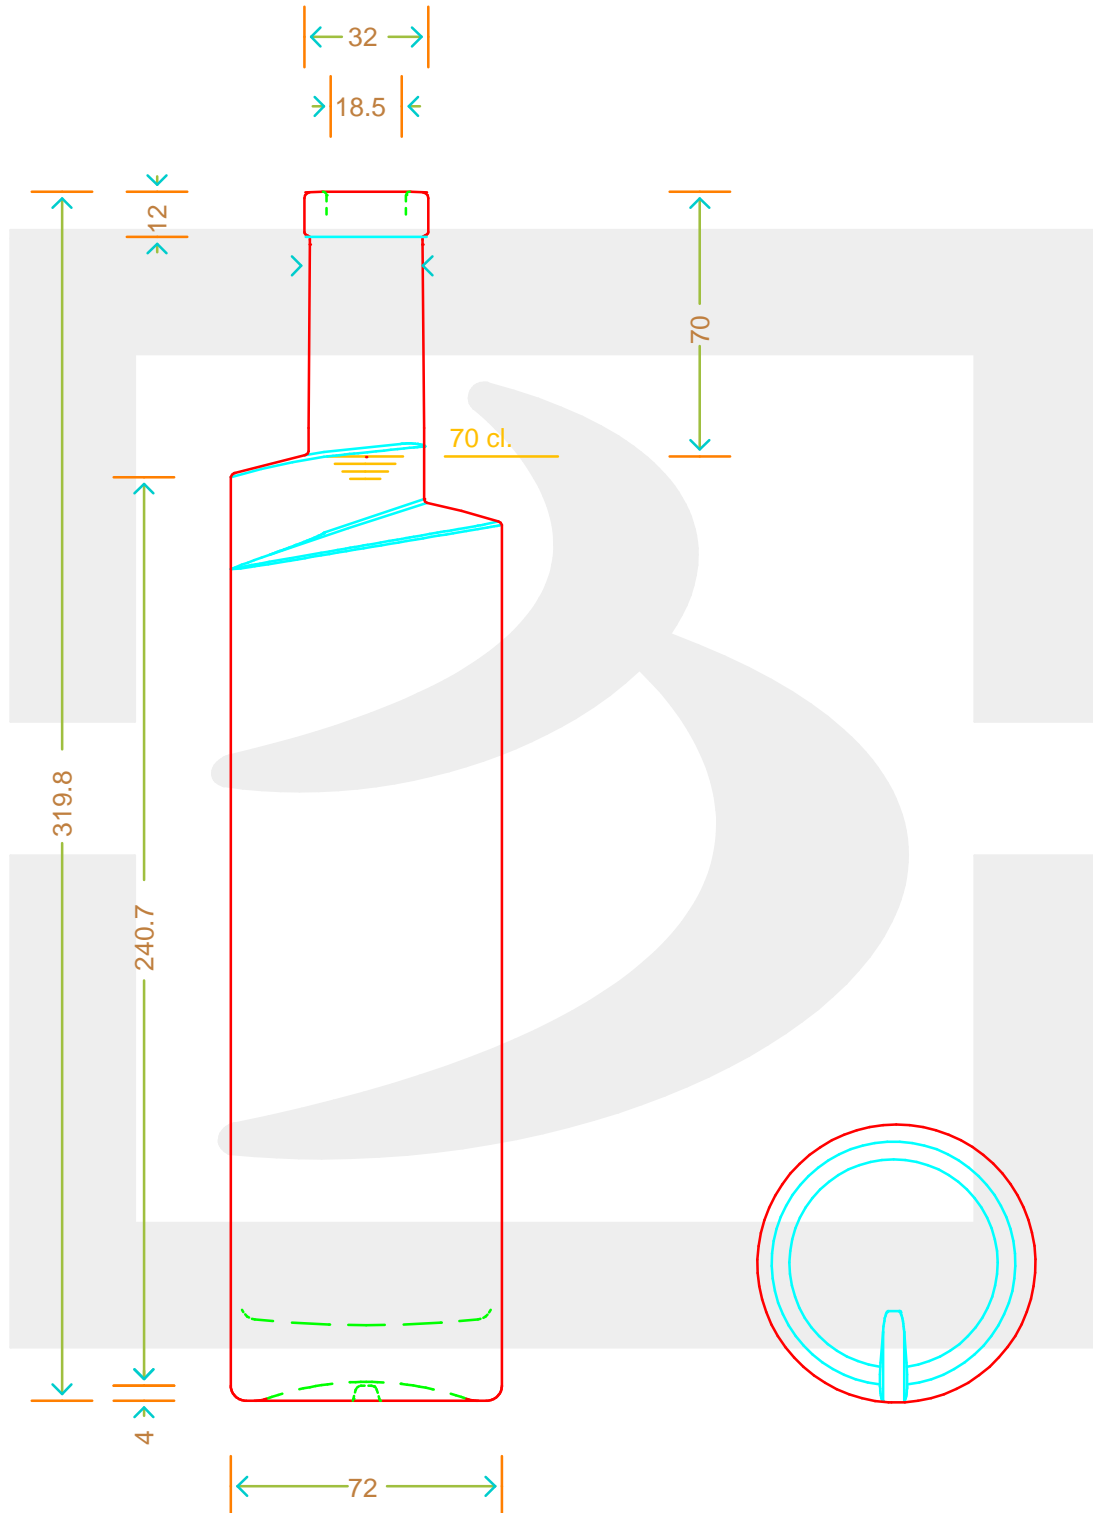

ARTICOLO / ITEM

BOT. 540 700 F 12 FP SK *

Colore : BIANCO
Color : BIANCO

bruni glass
a berlin packaging company

www.bruniglass.com

MOD.DEP.
PATENTED

SCALA: 1:2
SCALE:

Capacità R.B. (c.c.): Brimful cap. (c.c.):	725	Peso vetro (gr): Glass weight (gr):	750
Altezza tot (mm): Total height (mm):	319.8	Bocca: Finish:	FASCETTA
Diametro corpo (mm): Body diameter (mm):	72	Min. foro passante (mm): Minimum through bore (mm):	

LE QUOTE SONO ESPRESSE IN mm
DIMENSIONS ARE EXPRESSED IN mm

COD. ARTICOLO / ITEM CODE

17398D1