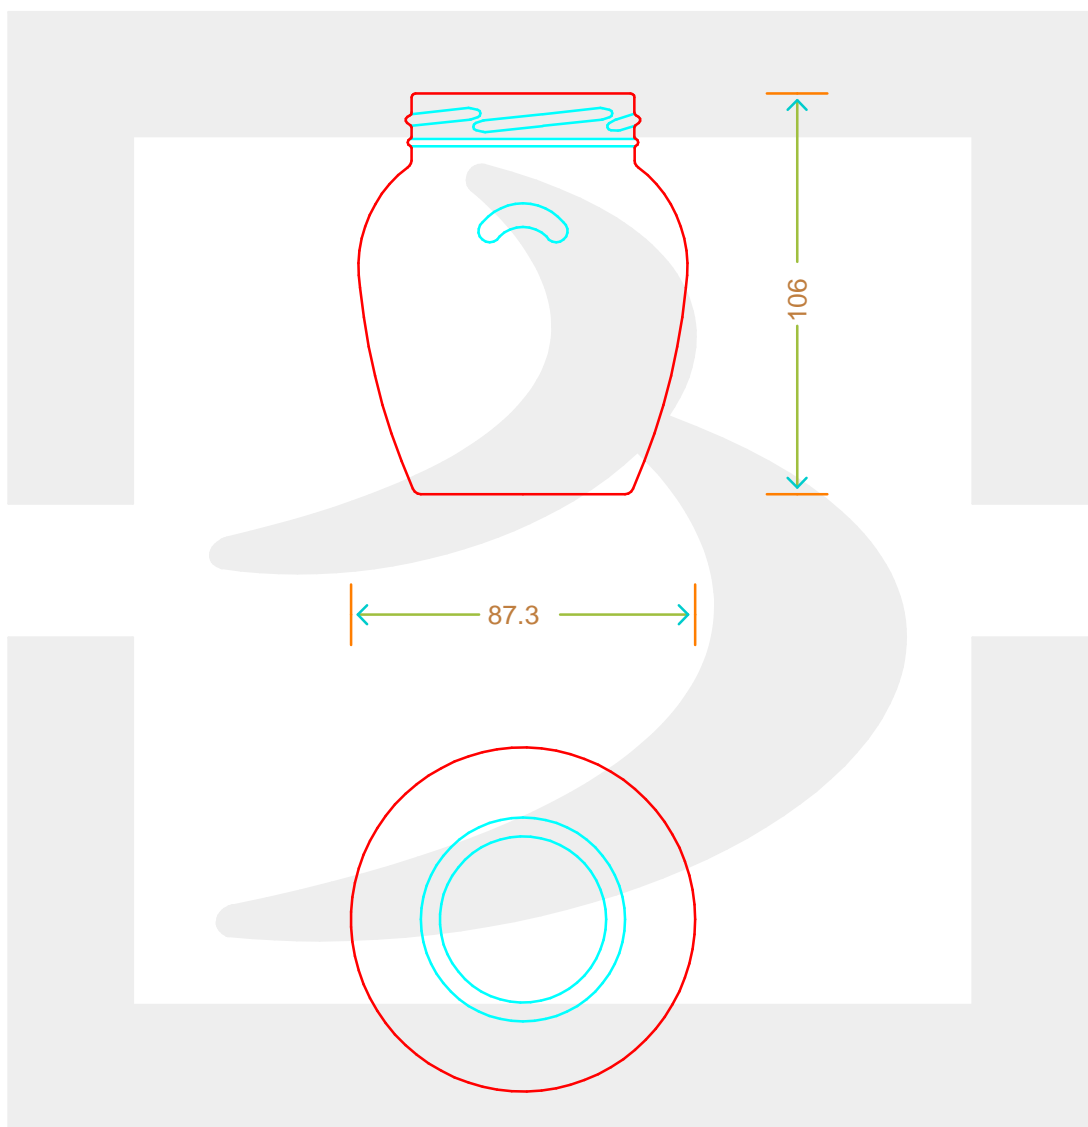

# VASO ORCIO 370 T 63 YI

Colore : BIANCO  
Color :

 **bruni glass**  
a **berlin packaging** company  
www.bruniglass.com

SCALA: 1:2  
SCALE:

Capacità R.B. (c.c.) : Brimful cap. (c.c.) :	370	Peso vetro (gr): Glass weight (gr):	190
Altezza tot (mm): Total height (mm):	106	Bocca: Finish:	TWIST-OFF
Diametro corpo (mm): Body diameter (mm):	87.3	Min. foro passante (mm): Minimum through bore (mm):	

LE QUOTE SONO ESPRESSE IN mm  
DIMENSIONS ARE EXPRESSED IN mm

COD. ARTICOLO / ITEM CODE  
**17377T1**

Data ultimo aggiornamento / Last update: 23/09/2020  
Origine / Source: 17377