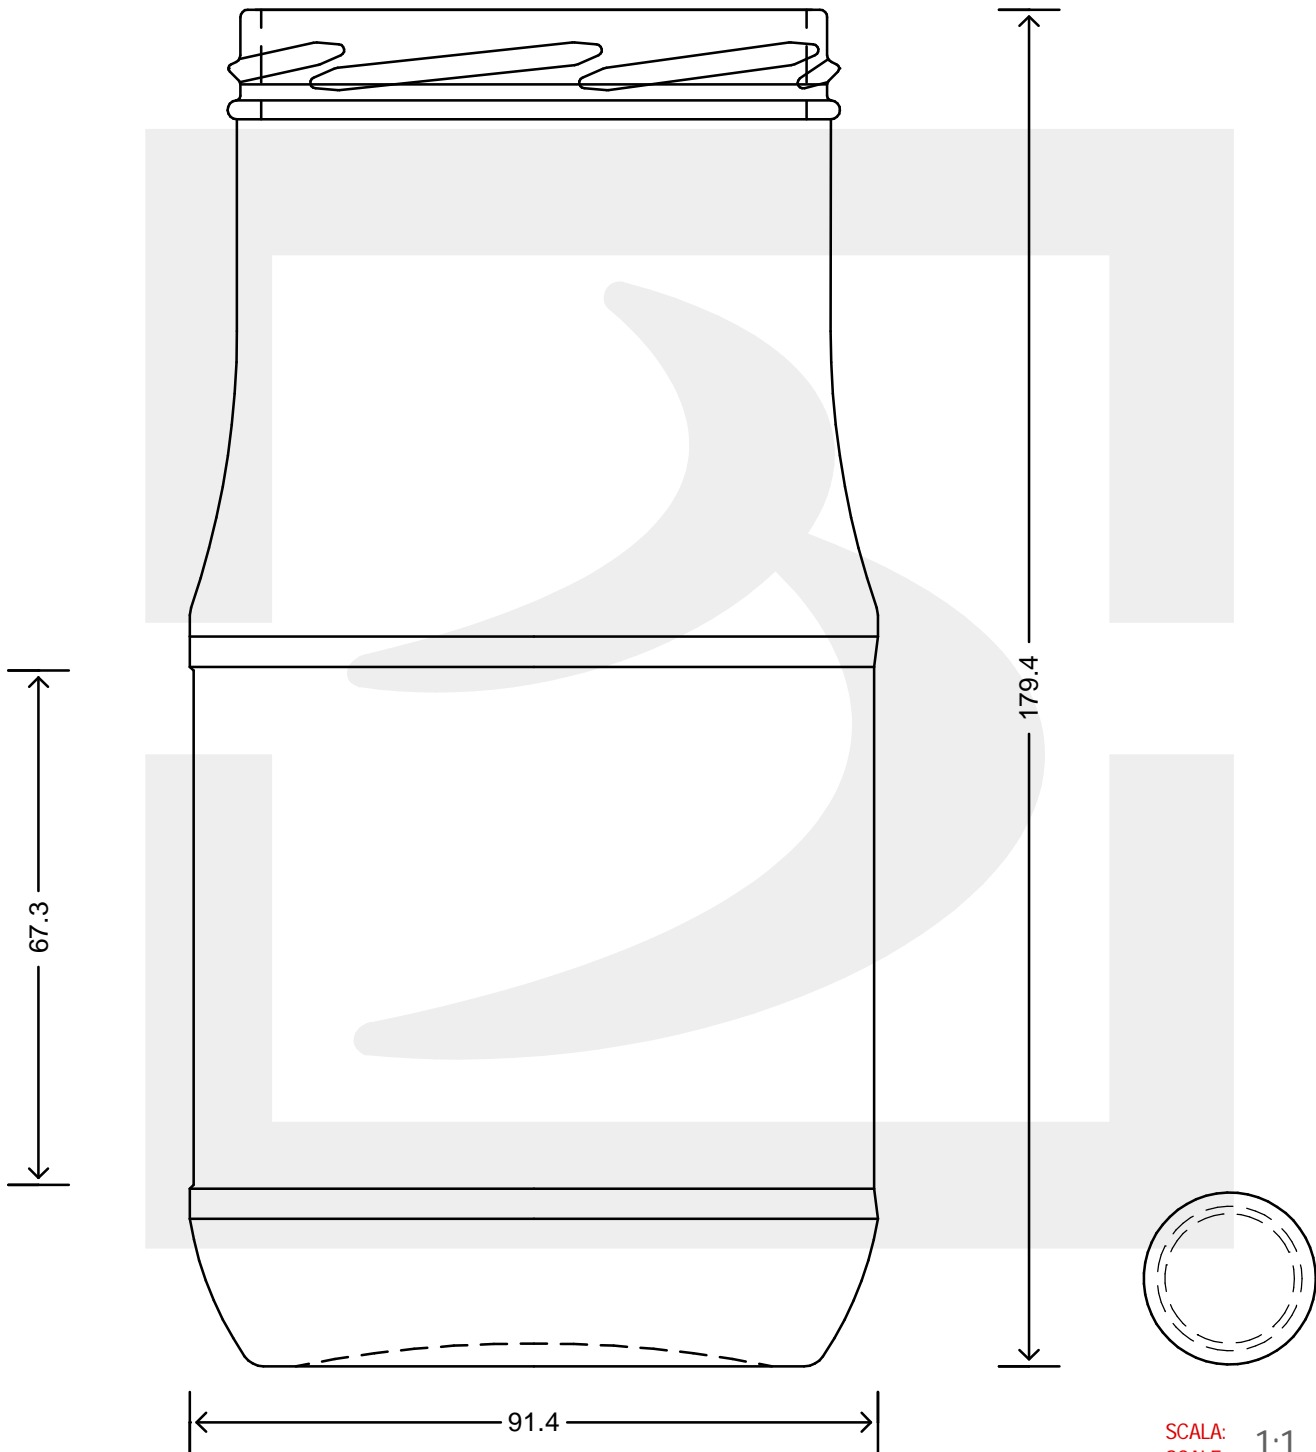

ARTICOLO / ITEM

VASO ATLAS 850 T 82 BV

Colore : BIANCO
Color : BIANCO

 **bruni glass**
a **berlin packaging** company

www.bruniglass.com

Capacità R.B. (c.c.) :
Brimful cap. (c.c.) :

850

Peso vetro (gr):
Glass weight (gr):

415

Altezza tot (mm):
Total height (mm):

179.4

Bocca:
Finish:

TWIST-OFF

Diametro corpo (mm):
Body diameter (mm):

91.4

Min. foro passante (mm):
Minimum through bore (mm):

LE QUOTE SONO ESPRESSE IN mm
DIMENSIONS ARE EXPRESSED IN mm

COD. ARTICOLO / ITEM CODE

16909T2