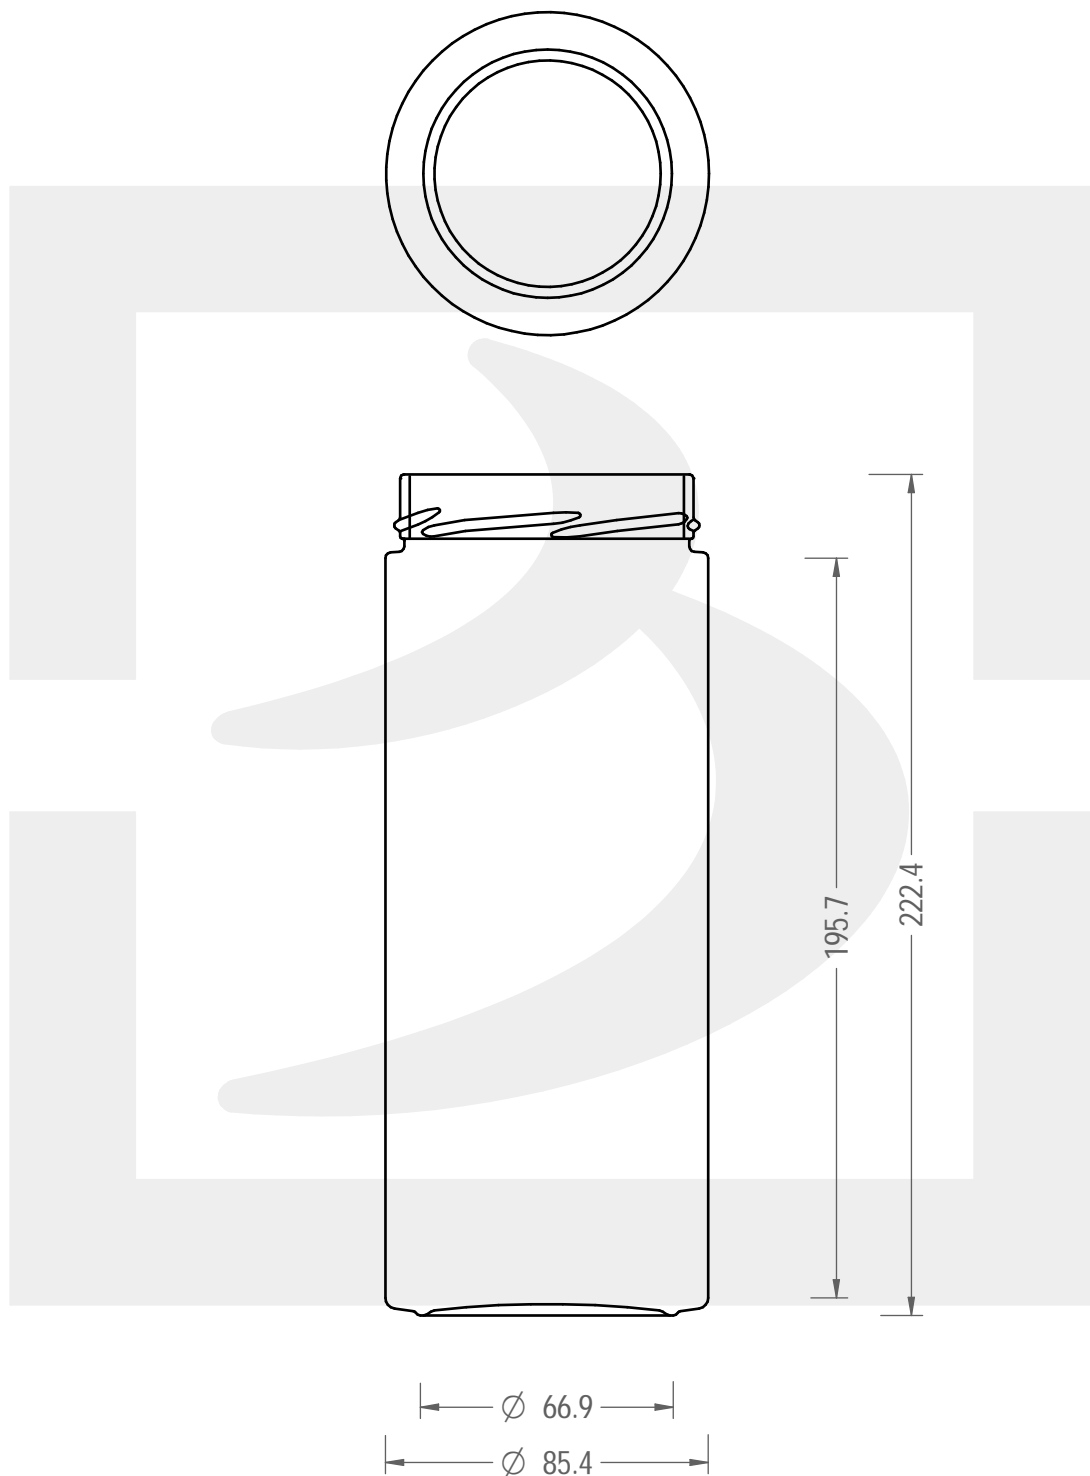

ARTICOLO / ITEM

VASO PLUS82 1062 T 82 DEEP H14 # *

Colore : BIANCO
Color : BIANCO

 **bruni glass**
a **berlin packaging** company
www.bruniglass.com

SCALA: 1:2
SCALE:

Capacità R.B. (c.c.): Brimful cap. (c.c.):	1062	Peso vetro (gr): Glass weight (gr):	450
Altezza tot (mm): Total height (mm):	222.4	Bocca: Finish:	TWIST-OFF
Diametro corpo (mm): Body diameter (mm):	85.4	Min. foro passante (mm): Minimum through bore (mm):	

LE QUOTE SONO ESPRESSE IN mm
DIMENSIONS ARE EXPRESSED IN mm

COD. ARTICOLO / ITEM CODE
16905T1