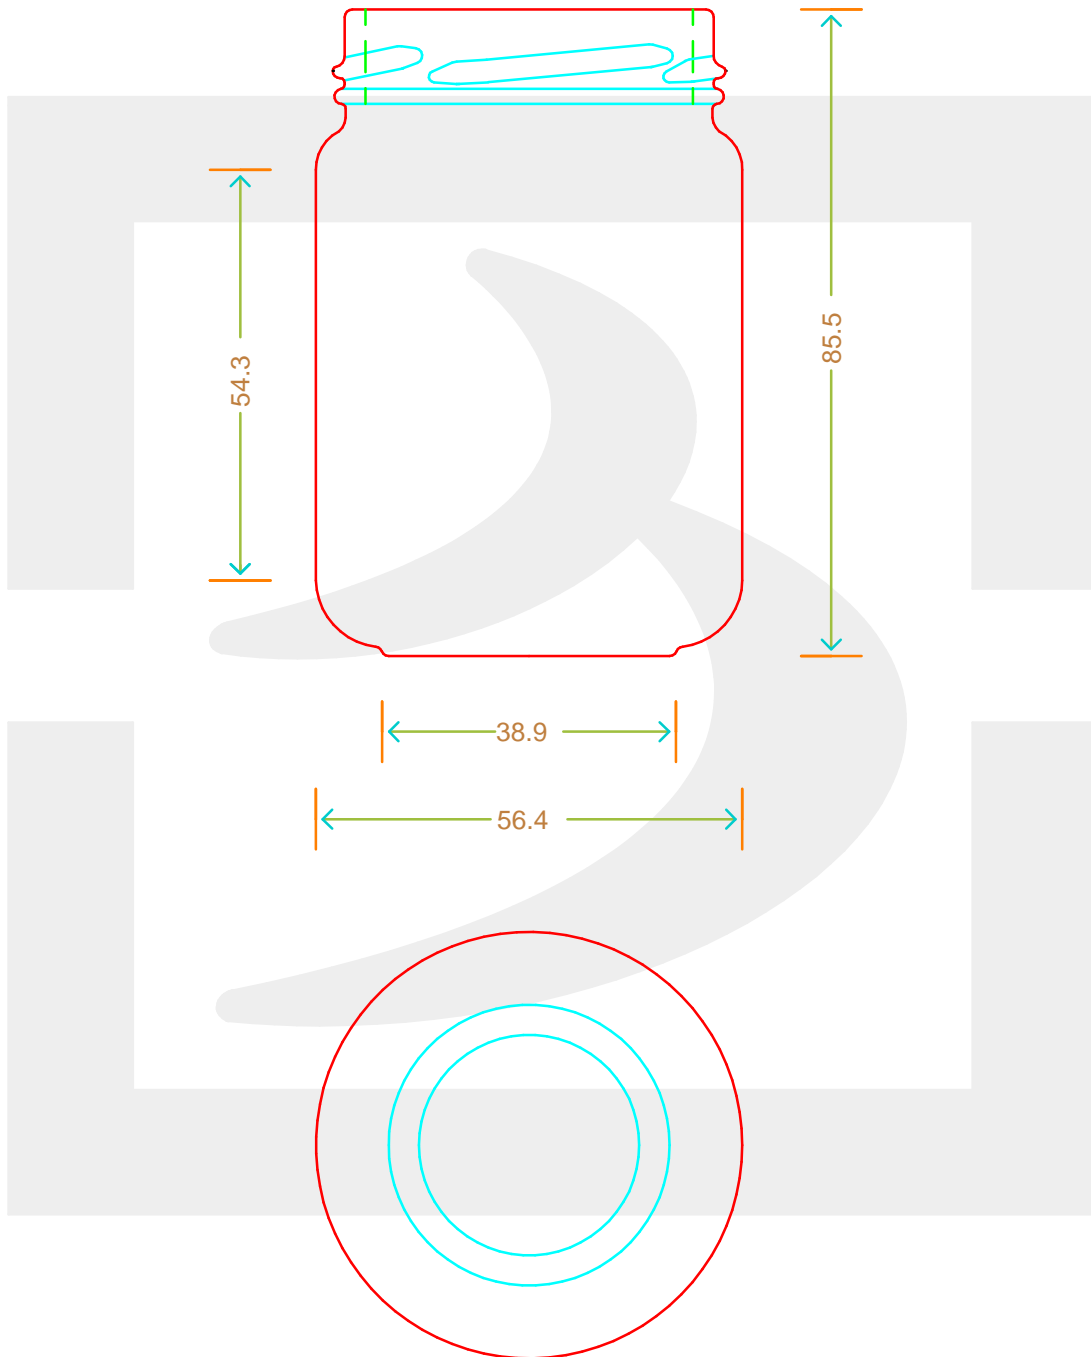

ARTICOLO / ITEM

VASO CEE STD 156 T 53 BV *

Colore : BIANCO
Color : BIANCO

 **bruni glass**
a **berlin packaging** company

www.bruniglass.com

SCALA: 1:1
SCALE:

Capacità R.B. (c.c.) : Brimful cap. (c.c.) :	156	Peso vetro (gr): Glass weight (gr):	100
Altezza tot (mm): Total height (mm):	85.5	Bocca: Finish:	TWIST-OFF
Diametro corpo (mm): Body diameter (mm):	56.4	Min. foro passante (mm): Minimum through bore (mm):	

LE QUOTE SONO ESPRESSE IN mm
DIMENSIONS ARE EXPRESSED IN mm

COD. ARTICOLO / ITEM CODE

16346T2