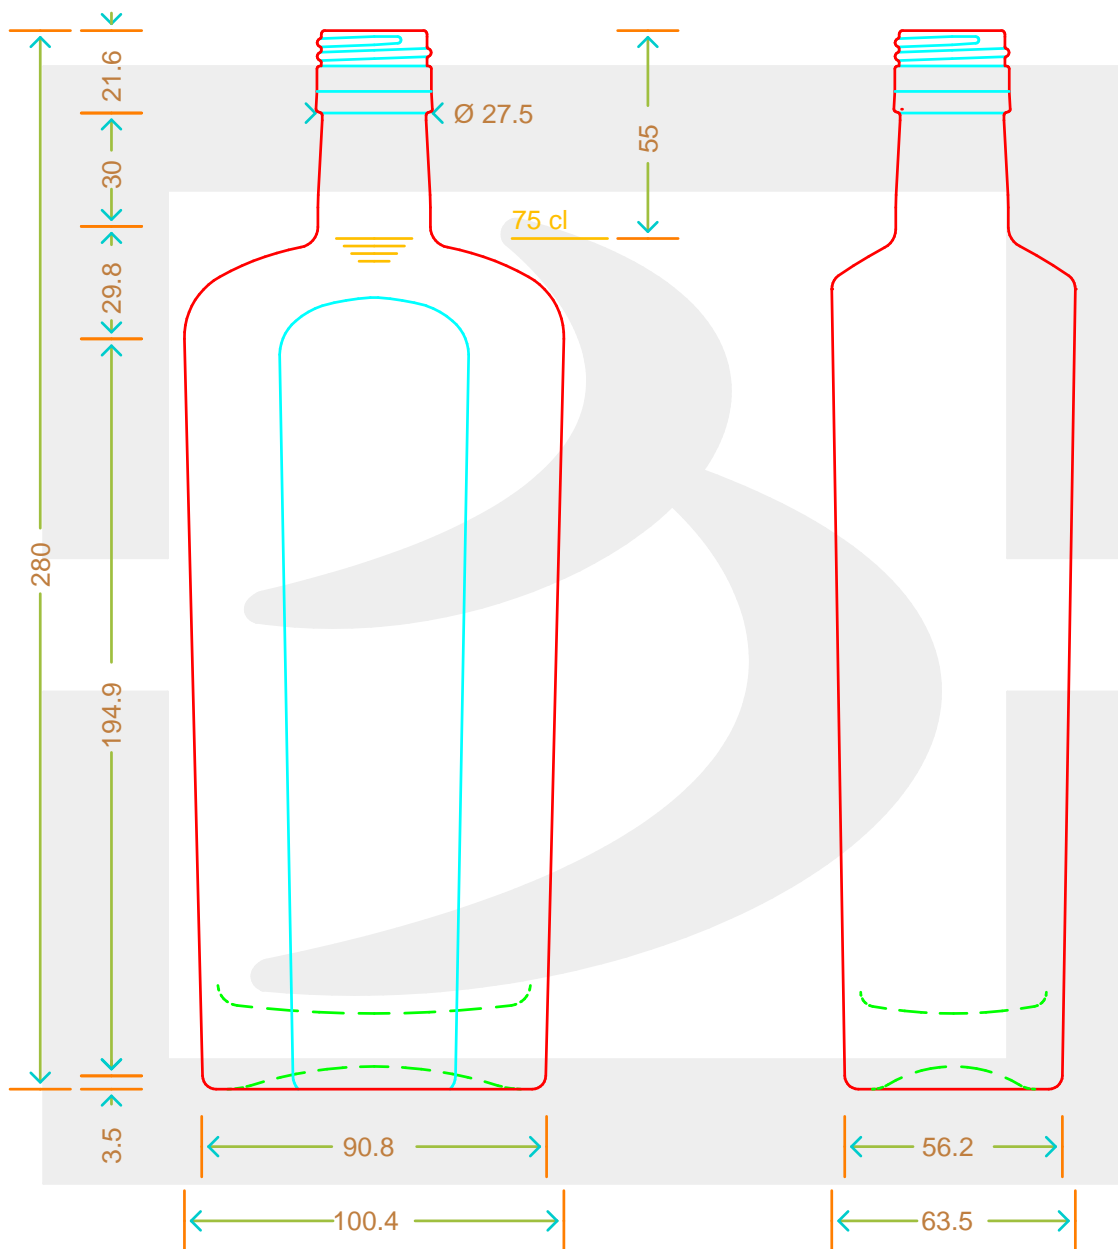

ARTICOLO / ITEM

BOT. LIVING ON ICE 750 BVS 30X44 $*

Colore : BIANCO
Color : BIANCO

bruni glass

berlinpackaging.eu

MOD.DEP.
PATENTED

Il disegno è puramente indicativo e non vincolante - Berlin Packaging Italy S.p.A. non assume garanzia od obbligazione alcuna per l'utilizzo del presente disegno nè per le informazioni in esso riportate
This drawing is approximate and not binding - Berlin Packaging Italy S.p.A. does not assume any guarantee or obligation for use of this drawing or for information contained therein

Capacità R.B. (c.c.): Brimful capacity (c.c.):	770	Peso vetro (gr): Glass weight (gr):	750
Altezza tot. (mm): Total height (mm):	280	Bocca: Finish:	BVS 30X60
Diametro corpo (mm): Body diameter (mm):	100.4	Min. foro passante (mm): Minimum through bore (mm):	16
Resistenza a pressione (bar): Pressure resistance (bar):	-	Scala: Scale:	1:1

Per ulteriori informazioni tecniche contattare il referente commerciale
For full technical details please contact sales representative

COD. ARTICOLO / ITEM CODE
16285D2

Data ultimo aggiornamento / Last update: 23/11/2021
Origine / Source: 16285