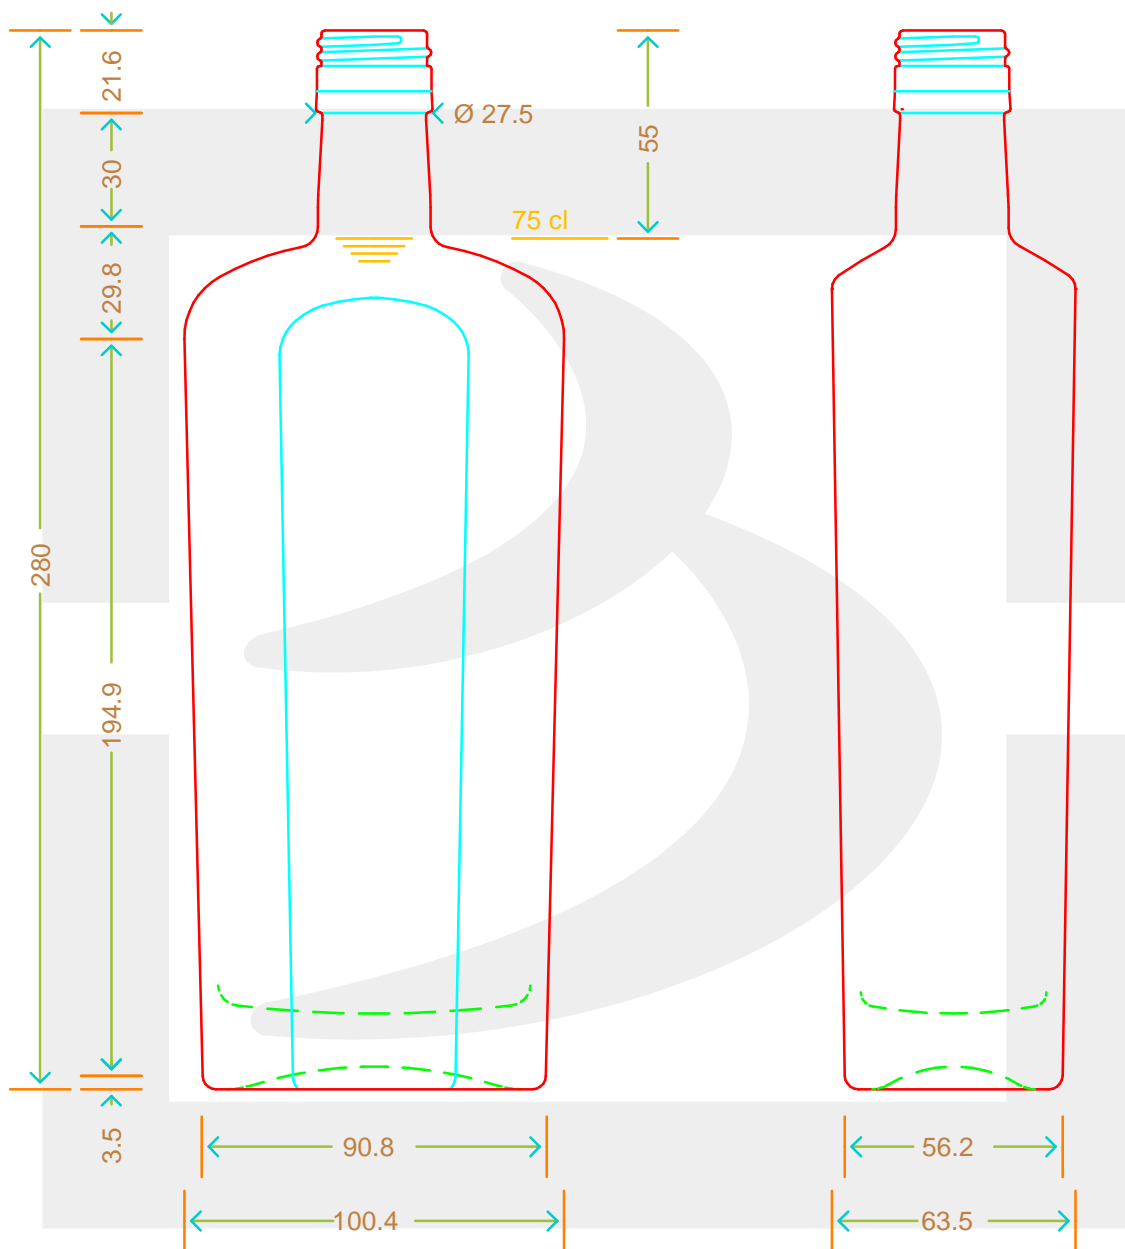

# BOT. LIVING ON ICE 750 BVS 30X44 \*

Colore : BIANCO  
Color : BIANCO

**bruni glass**  
a berlin packaging company

www.bruniglass.com

MOD.DEP.  
PATENTED

SCALA: 1:2  
SCALE:

Capacità R.B. (c.c.) : Brimful cap. (c.c.) :	770	Peso vetro (gr): Glass weight (gr):	750
Altezza tot (mm): Total height (mm):	280	Bocca: Finish:	BVS 30X60
Diametro corpo (mm): Body diameter (mm):	100.4	Min. foro passante (mm): Minimum through bore (mm):	16

LE QUOTE SONO ESPRESSE IN mm  
DIMENSIONS ARE EXPRESSED IN mm

COD. ARTICOLO / ITEM CODE  
**16285D2**

Data ultimo aggiornamento / Last update: 09/05/2019  
Origine / Source: 16285