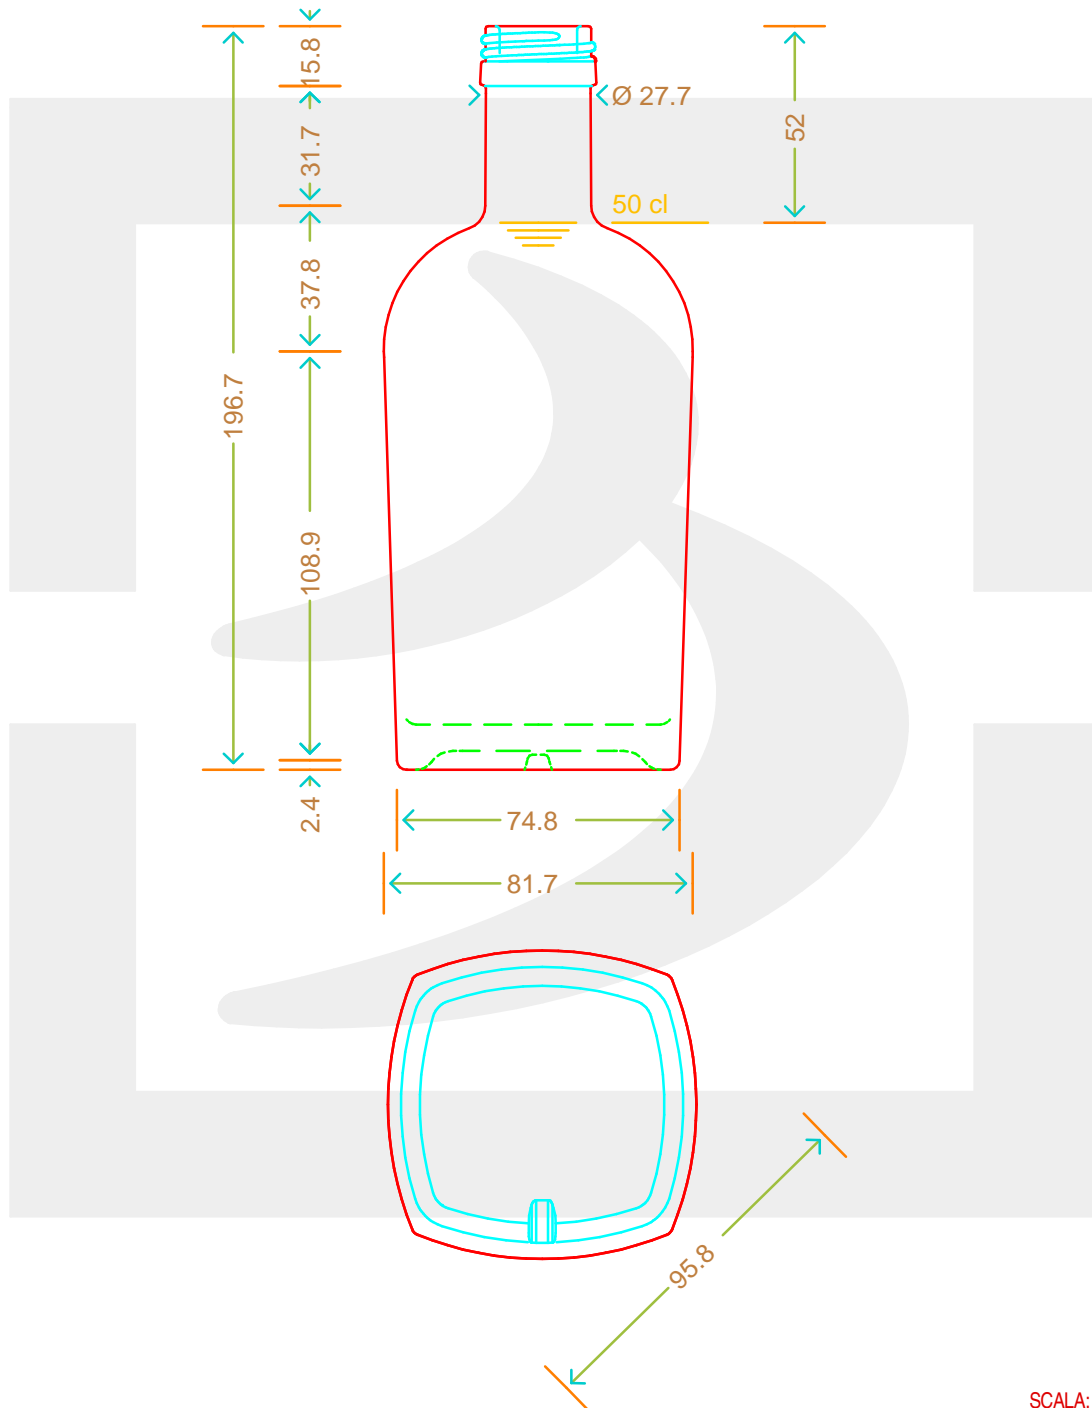

# BOT. NOCTURNE 500 CARRE P 31,5X18 \*

Colore : BIANCO  
Color : BIANCO

**bruni glass**  
a berlin packaging company

www.brunglass.com

MOD.DEP.  
PATENTED

SCALA: 1:2  
SCALE:

Capacità R.B. (c.c.) : Brimful cap. (c.c.) :	515	Peso vetro (gr): Glass weight (gr):	600
Altezza tot (mm): Total height (mm):	196.7	Bocca: Finish:	PILFER-PROOF
Diametro corpo (mm): Body diameter (mm):	81.7	Min. foro passante (mm): Minimum through bore (mm):	

LE QUOTE SONO ESPRESSE IN mm  
DIMENSIONS ARE EXPRESSED IN mm

COD. ARTICOLO / ITEM CODE