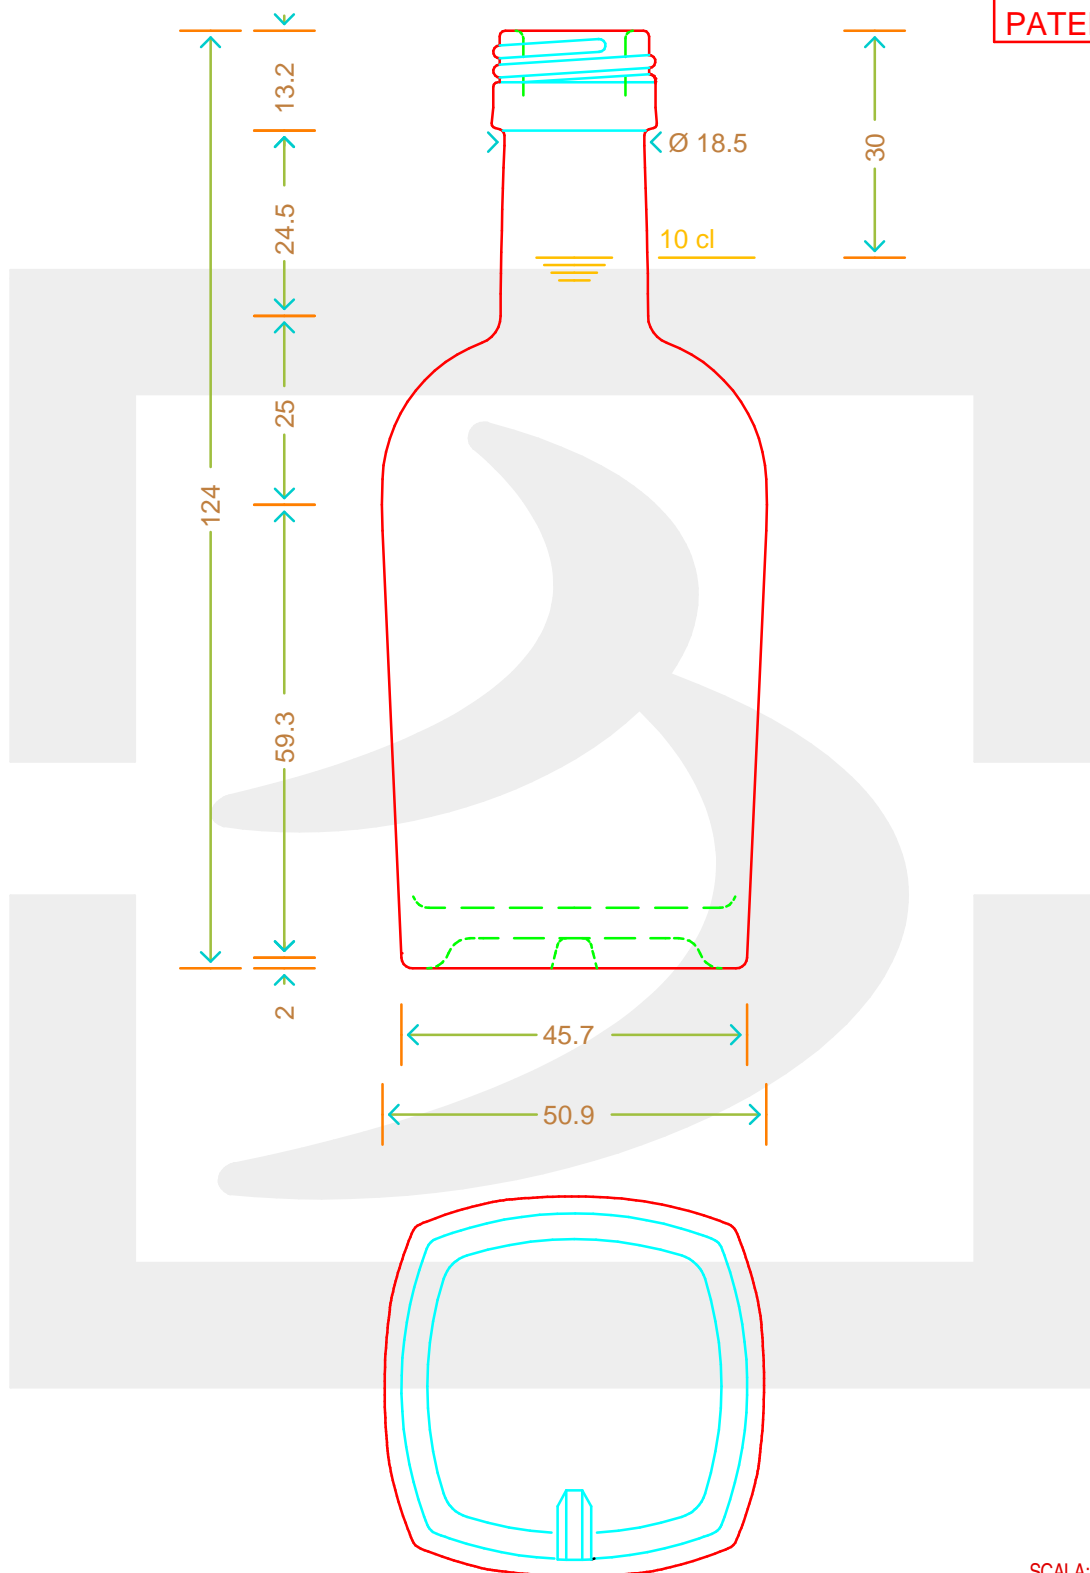

# BOT. NOCTURNE 100 CARRE P 22 \*

Colore : BIANCO  
Color : BIANCO

**bruni glass**  
a berlin packaging company

www.bruniglass.com

MOD.DEP.  
PATENTED

SCALA: 1:1  
SCALE:

Capacità R.B. (c.c.) : Brimful cap. (c.c.) :	105	Peso vetro (gr): Glass weight (gr):	170
Altezza tot (mm): Total height (mm):	124	Bocca: Finish:	PILFER-PROOF
Diametro corpo (mm): Body diameter (mm):	50.9	Min. foro passante (mm): Minimum through bore (mm):	

LE QUOTE SONO ESPRESSE IN mm  
DIMENSIONS ARE EXPRESSED IN mm

COD. ARTICOLO / ITEM CODE

**15766P1**

Data ultimo aggiornamento / Last update: 09/05/2019  
Origine / Source: 15766