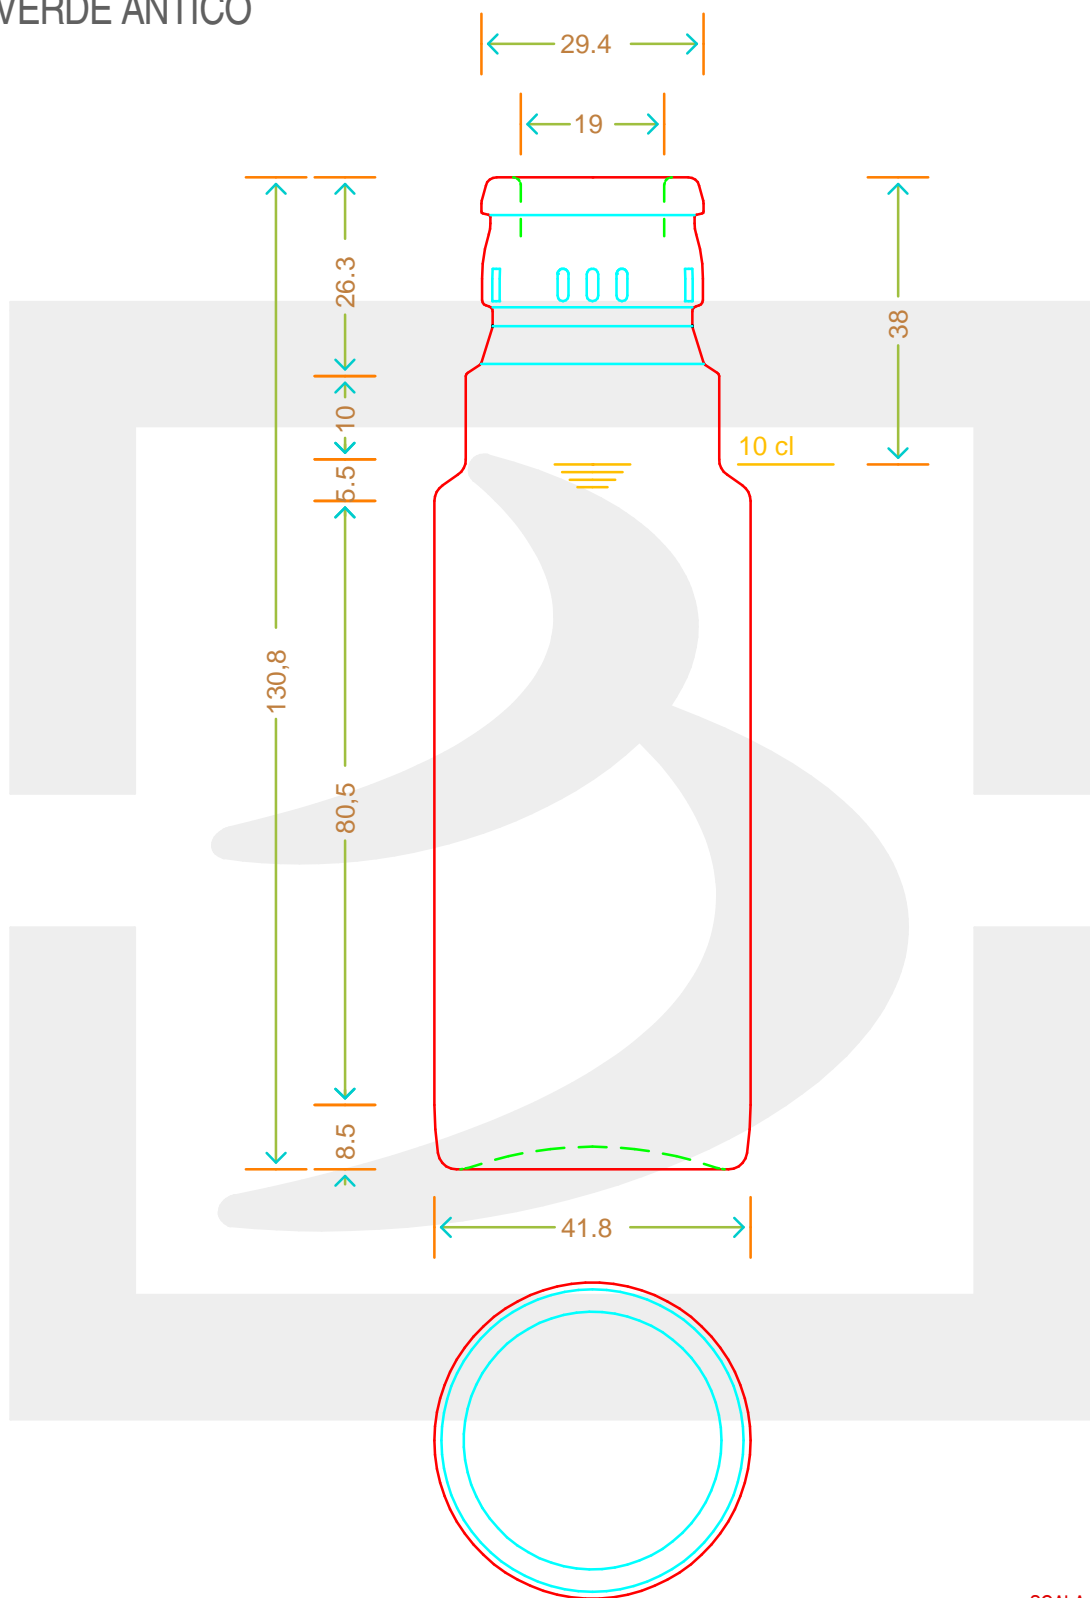

# BOT. DORICA 100 TOP VA \*

Colore: VERDE ANTICO  
Color:

**bruni glass**  
a berlin packaging company

www.brunglass.com

SCALA: 1:1  
SCALE:

Capacità R.B. (c.c.): Brimful cap. (c.c.):	112	Peso vetro (gr): Glass weight (gr):	100
Altezza tot (mm): Total height (mm):	130.8	Bocca: Finish:	TOP GUALA 1031/47
Diametro corpo (mm): Body diameter (mm):	41.8	Min. foro passante (mm): Minimum through bore (mm):	17

LE QUOTE SONO ESPRESSE IN mm  
DIMENSIONS ARE EXPRESSED IN mm

COD. ARTICOLO / ITEM CODE