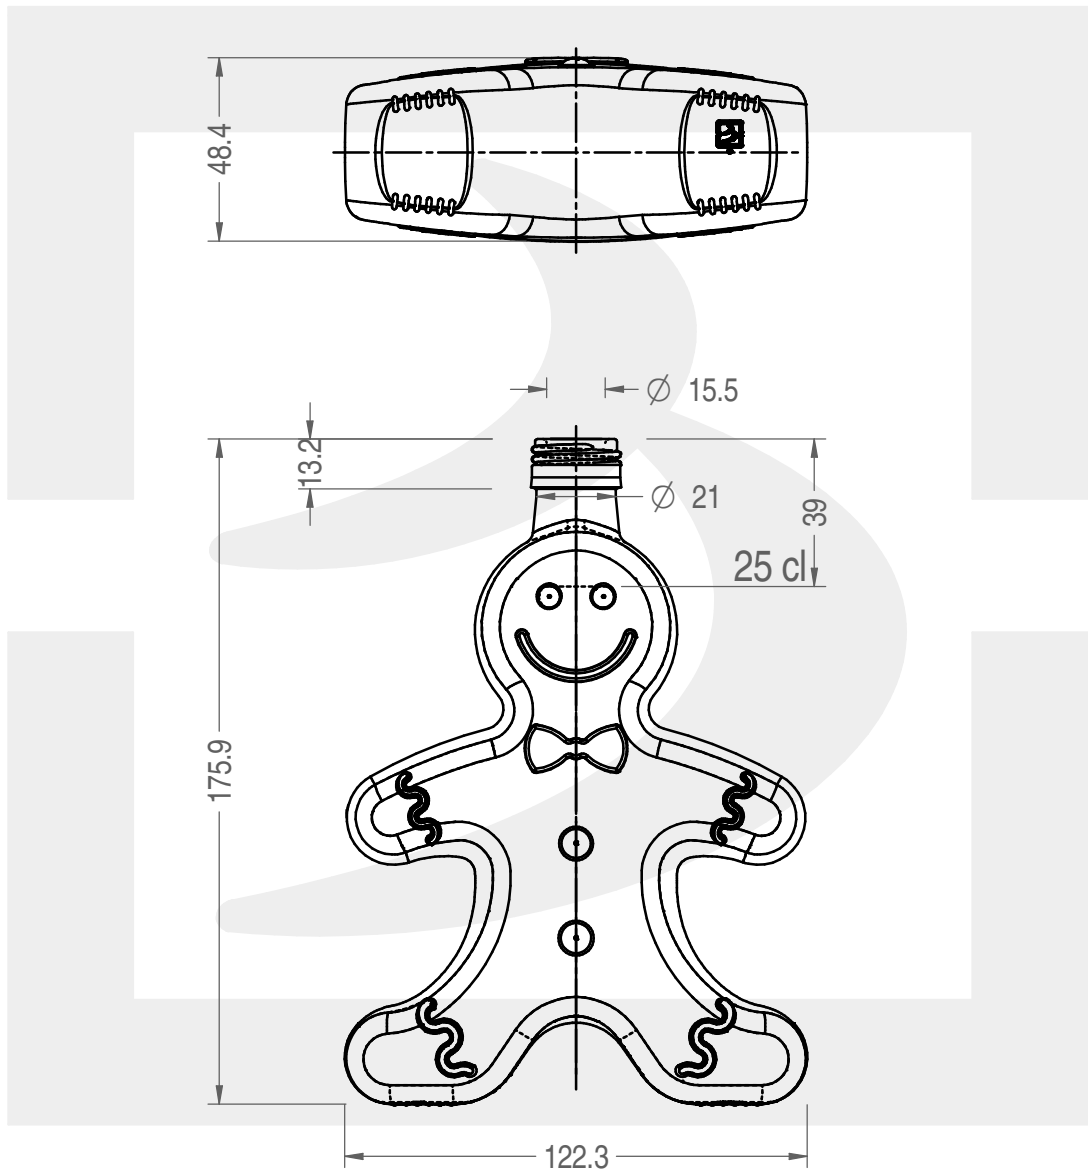

# BOT. GINGERBREAD 250 P 24 \*

Colore : BIANCO  
Color :

 **bruni glass**  
a **berlin packaging** company

www.bruniglass.com

SCALA: 1:2  
SCALE:

Capacità R.B. (c.c.) : Brimful cap. (c.c.) :	266	Peso vetro (gr): Glass weight (gr):	420
Altezza tot (mm): Total height (mm):	175.9	Bocca: Finish:	PILFER-PROOF
Diametro corpo (mm): Body diameter (mm):	122.3	Min. foro passante (mm): Minimum through bore (mm):	14

LE QUOTE SONO ESPRESSE IN mm  
DIMENSIONS ARE EXPRESSED IN mm

COD. ARTICOLO / ITEM CODE

**15662D2**

Data ultimo aggiornamento / Last update: 13/11/2019  
Origine / Source: 15662