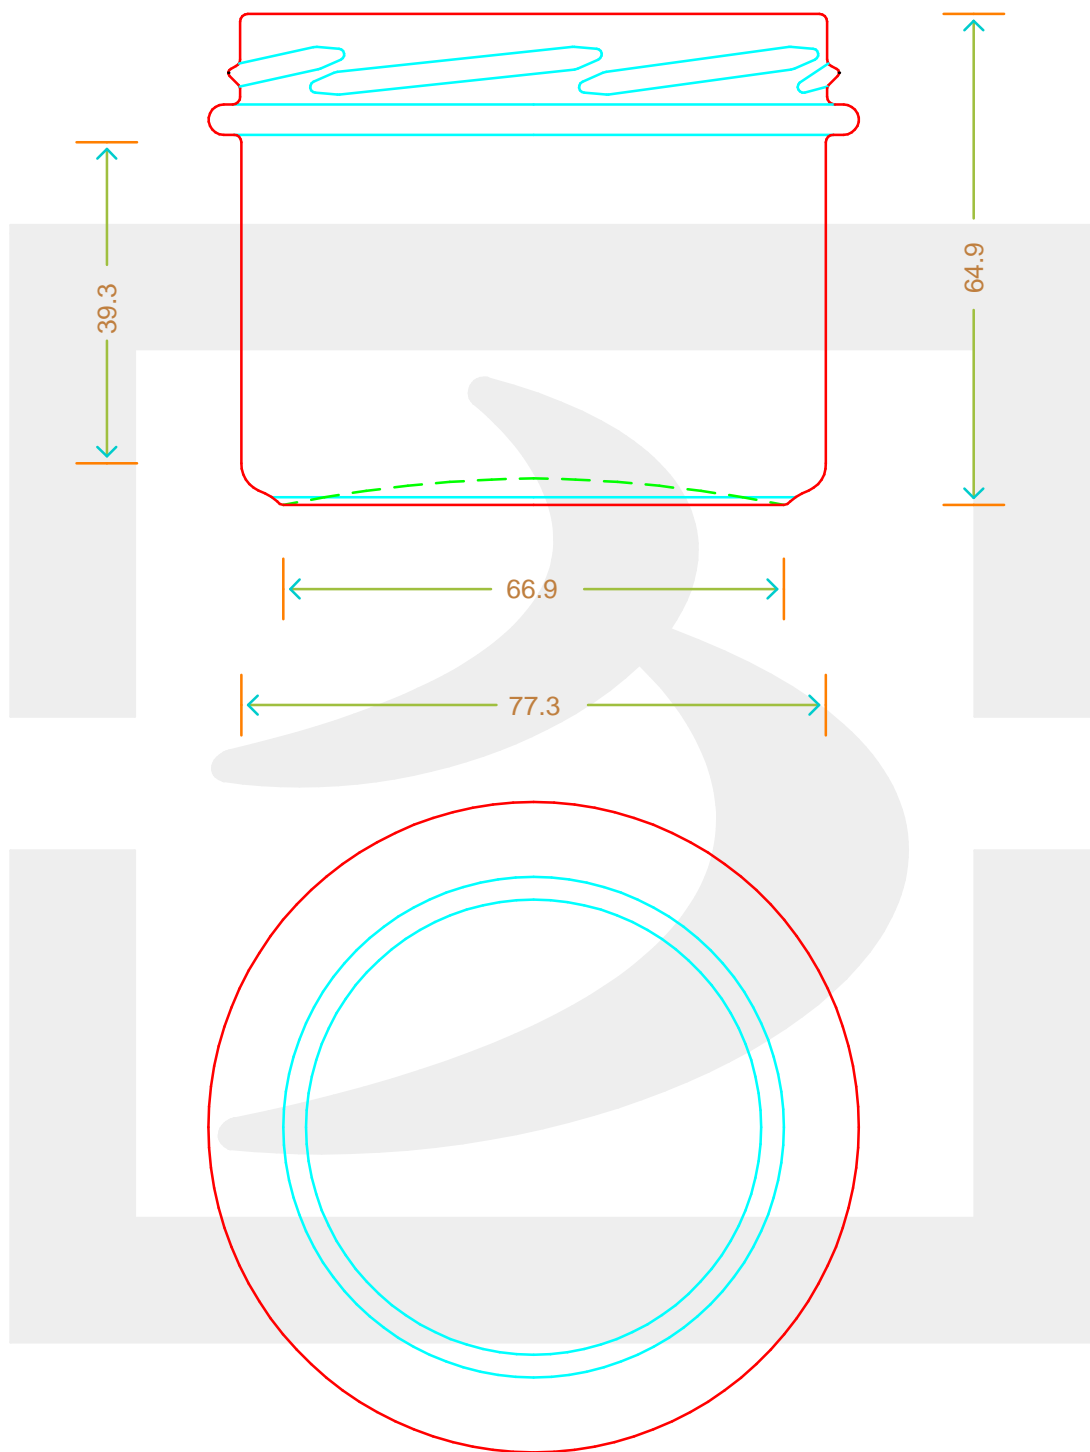

VASO BONTA' 235 T 82 IP

 Colore : BIANCO
 Color :

 SCALA: 1:1
 SCALE:

Capacità R.B. (c.c.) : Brimful cap. (c.c.) :	235	Peso vetro (gr): Glass weight (gr):	155
Altezza tot (mm): Total height (mm):	64.9	Bocca: Finish:	TWIST-OFF
Diametro corpo (mm): Body diameter (mm):	77.3	Min. foro passante (mm): Minimum through bore (mm):	

 LE QUOTE SONO ESPRESSE IN mm
 DIMENSIONS ARE EXPRESSED IN mm

COD. ARTICOLO / ITEM CODE

15447P1