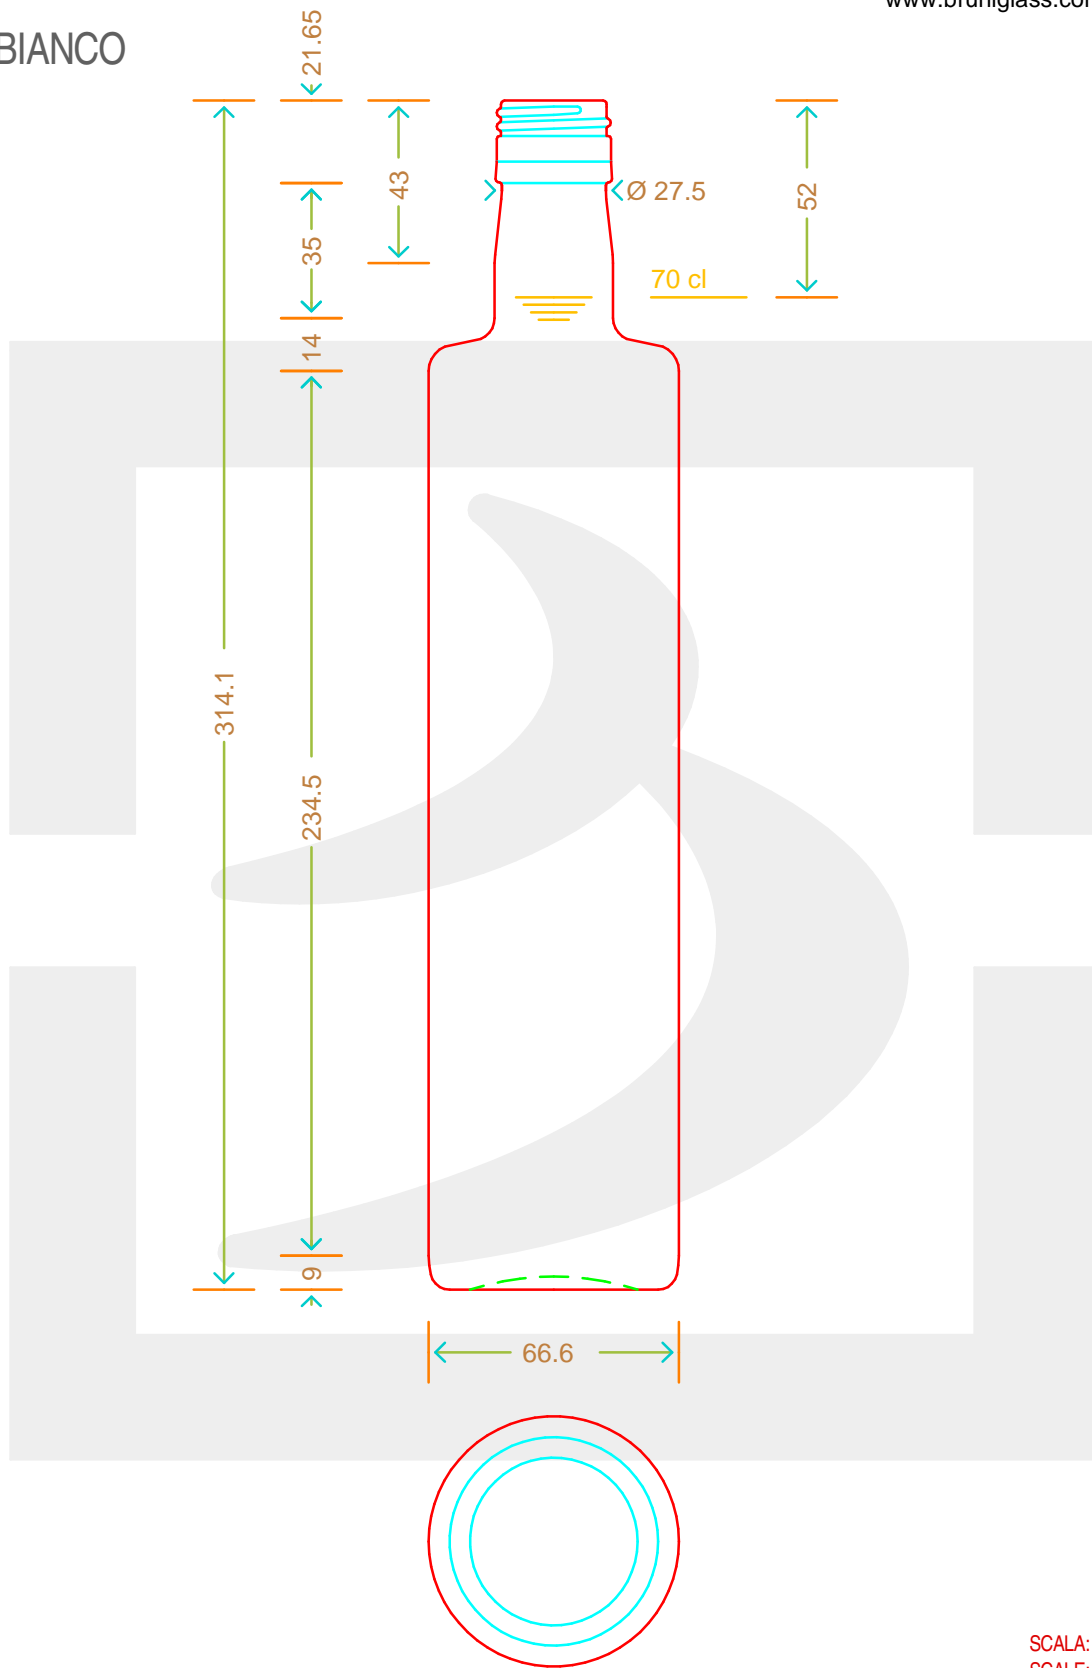

# BOT. DORICA 700 P 31,5X44 DG \*

Colore : BIANCO  
Color : BIANCO

**bruni glass**  
a **berlin packaging** company

www.brunglass.com

SCALA: 1:2  
SCALE:

Capacità R.B. (c.c.) : Brimful cap. (c.c.) :	720	Peso vetro (gr): Glass weight (gr):	450
Altezza tot (mm): Total height (mm):	314.1	Bocca: Finish:	PILFER-PROOF
Diametro corpo (mm): Body diameter (mm):	66.6	Min. foro passante (mm): Minimum through bore (mm):	18

LE QUOTE SONO ESPRESSE IN mm  
DIMENSIONS ARE EXPRESSED IN mm

COD. ARTICOLO / ITEM CODE