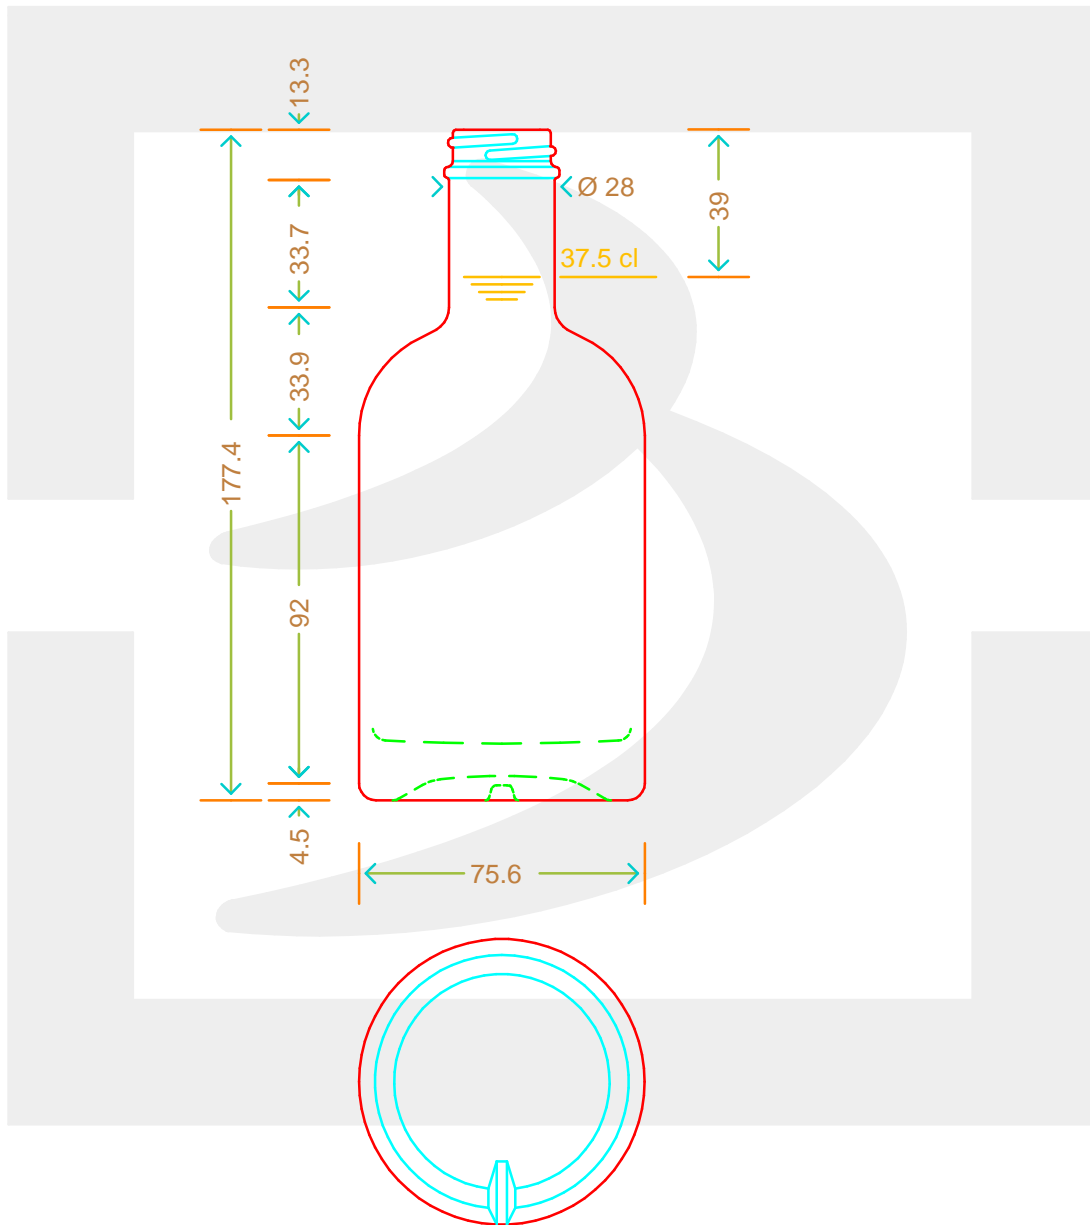

# BOT. NOCTURNE 375 RONDE GPI400 \$ \*

Colore : BIANCO  
Color : BIANCO

**bruni glass**  
a berlin packaging company

www.bruniglass.com

MOD.DEP.  
PATENTED

SCALA: 1:2  
SCALE:

Capacità R.B. (c.c.) : Brimful cap. (c.c.) :	386	Peso vetro (gr): Glass weight (gr):	400
Altezza tot (mm): Total height (mm):	177.4	Bocca: Finish:	GPI
Diametro corpo (mm): Body diameter (mm):	75.6	Min. foro passante (mm): Minimum through bore (mm):	

LE QUOTE SONO ESPRESSE IN mm  
DIMENSIONS ARE EXPRESSED IN mm

COD. ARTICOLO / ITEM CODE

**15311P1**

Data ultimo aggiornamento / Last update: 09/05/2019  
Origine / Source: 15311