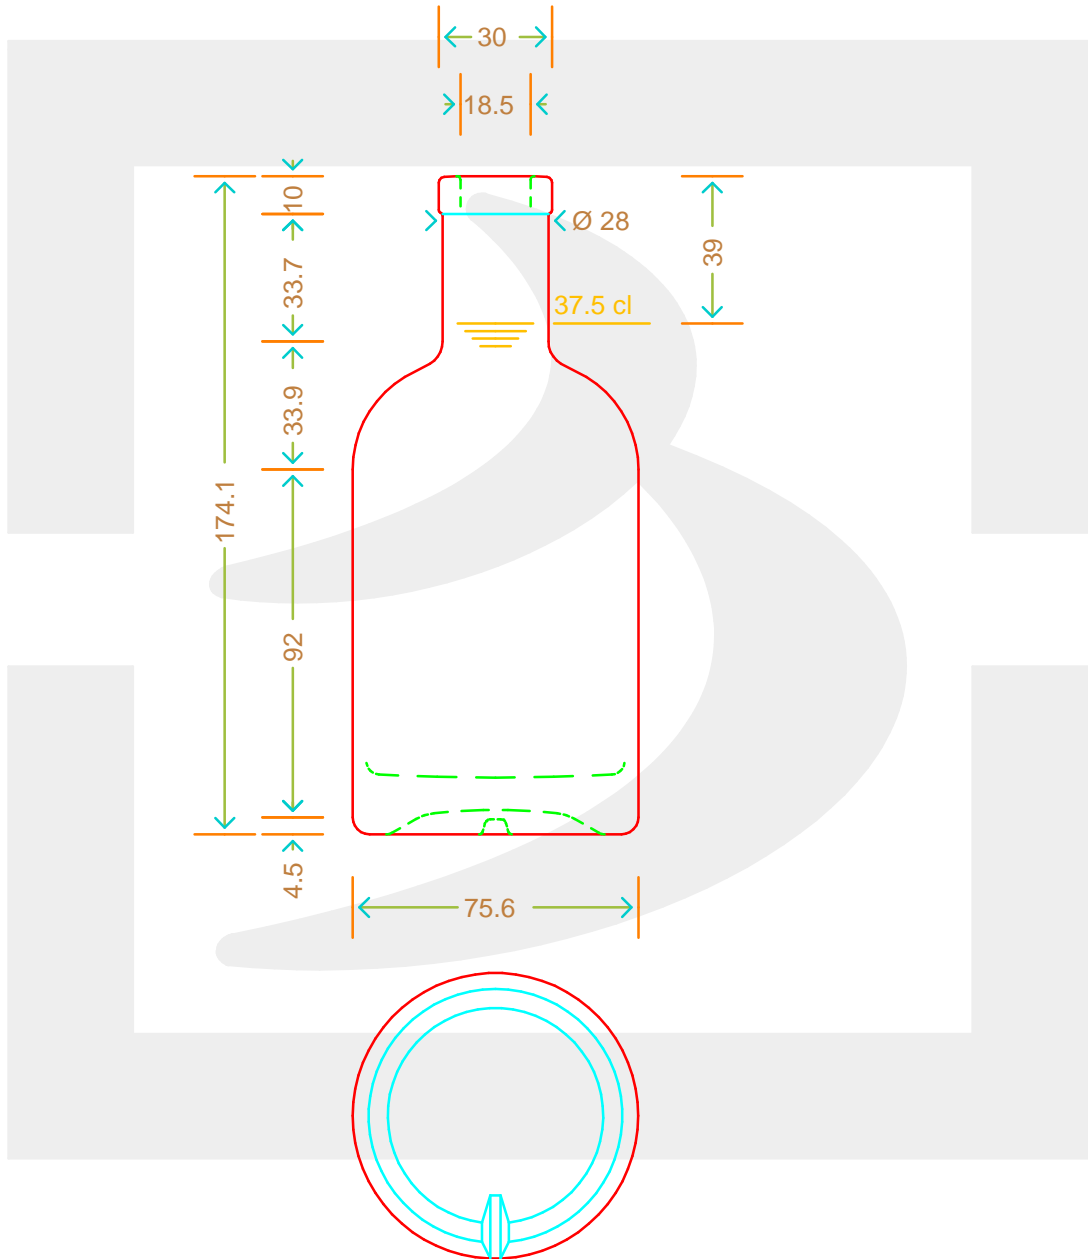

ARTICOLO / ITEM

BOT. NOCTURNE 375 RONDE F 10 \$ *

Colore : BIANCO
Color : BIANCO

bruni glass
a berlin packaging company

www.bruniglass.com

MOD.DEP.
PATENTED

SCALA: 1:2
SCALE:

Capacità R.B. (c.c.) : Brimful cap. (c.c.) :	386	Peso vetro (gr): Glass weight (gr):	400
Altezza tot (mm): Total height (mm):	174.1	Bocca: Finish:	FASCETTA
Diametro corpo (mm): Body diameter (mm):	75.6	Min. foro passante (mm): Minimum through bore (mm):	16

LE QUOTE SONO ESPRESSE IN mm
DIMENSIONS ARE EXPRESSED IN mm

COD. ARTICOLO / ITEM CODE

15310P1

Data ultimo aggiornamento / Last update: 09/05/2019
Origine / Source: 15310