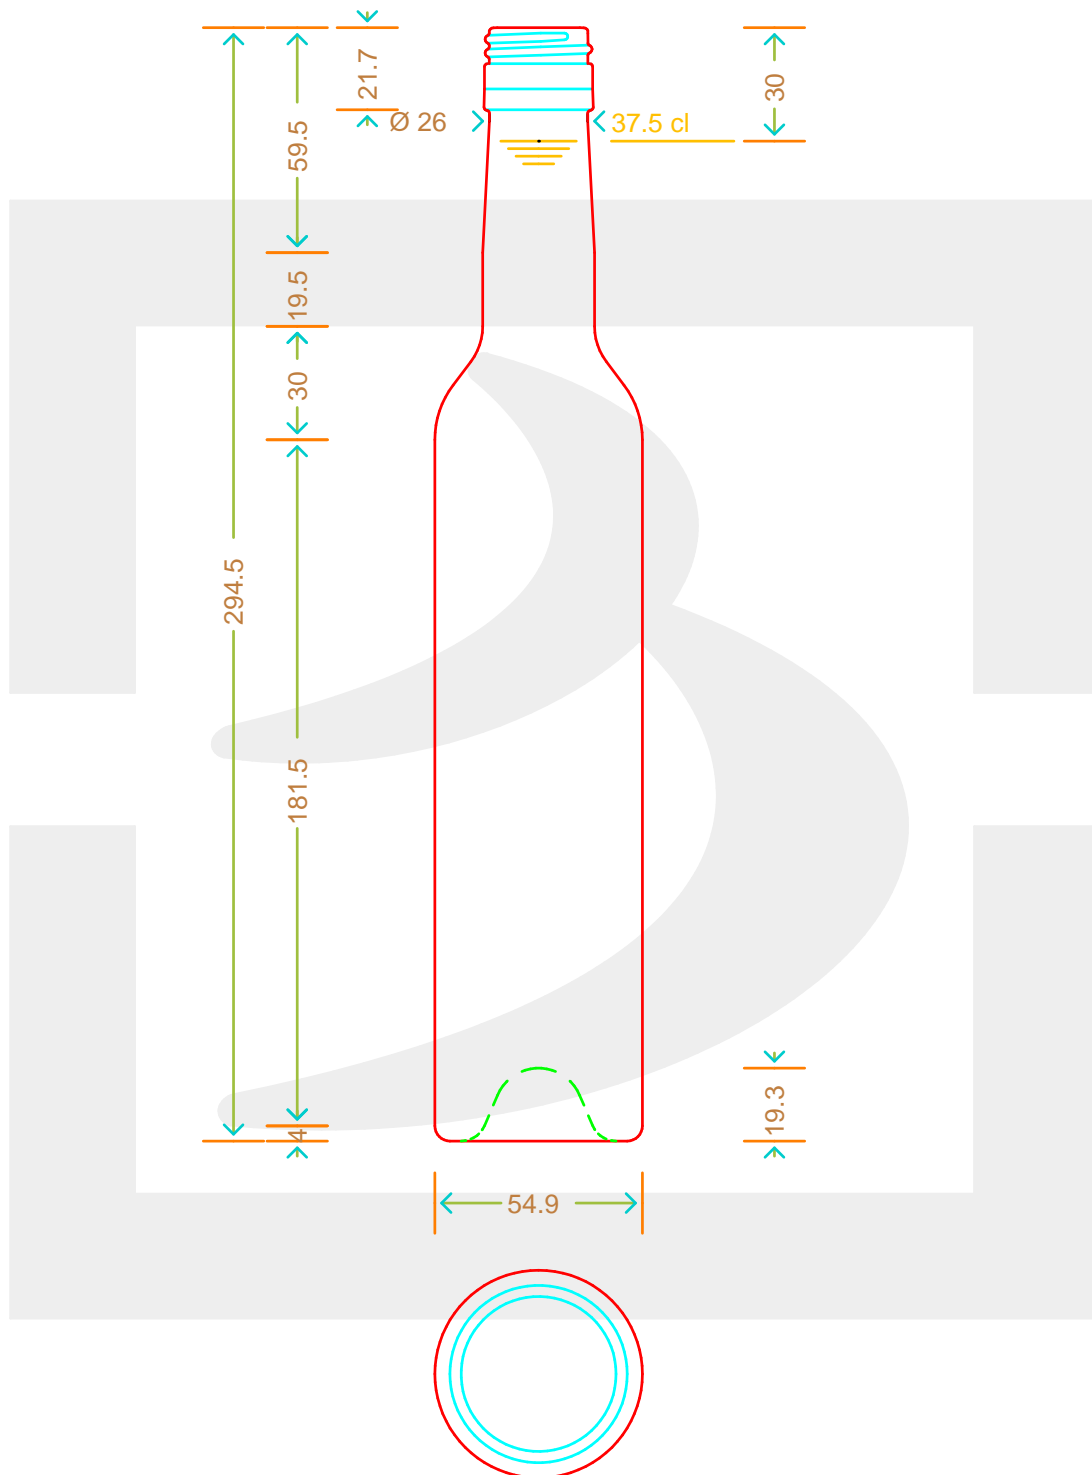

# B BORD VINOVA 375 LT BVS30X60 VQ \$\*

Colore : QUERCIA  
Color :

**bruni glass**  
a **berlin packaging** company

www.bruniglass.com

SCALA: 1:2  
SCALE:

Capacità R.B. (c.c.) : Brimful cap. (c.c.) :	385	Peso vetro (gr): Glass weight (gr):	350
Altezza tot (mm): Total height (mm):	294.5	Bocca: Finish:	BVS 30X60
Diametro corpo (mm): Body diameter (mm):	54.9	Min. foro passante (mm): Minimum through bore (mm):	

LE QUOTE SONO ESPRESSE IN mm  
DIMENSIONS ARE EXPRESSED IN mm

COD. ARTICOLO / ITEM CODE

**15289P1**

Data ultimo aggiornamento / Last update: 29/11/2021  
Origine / Source: 10774