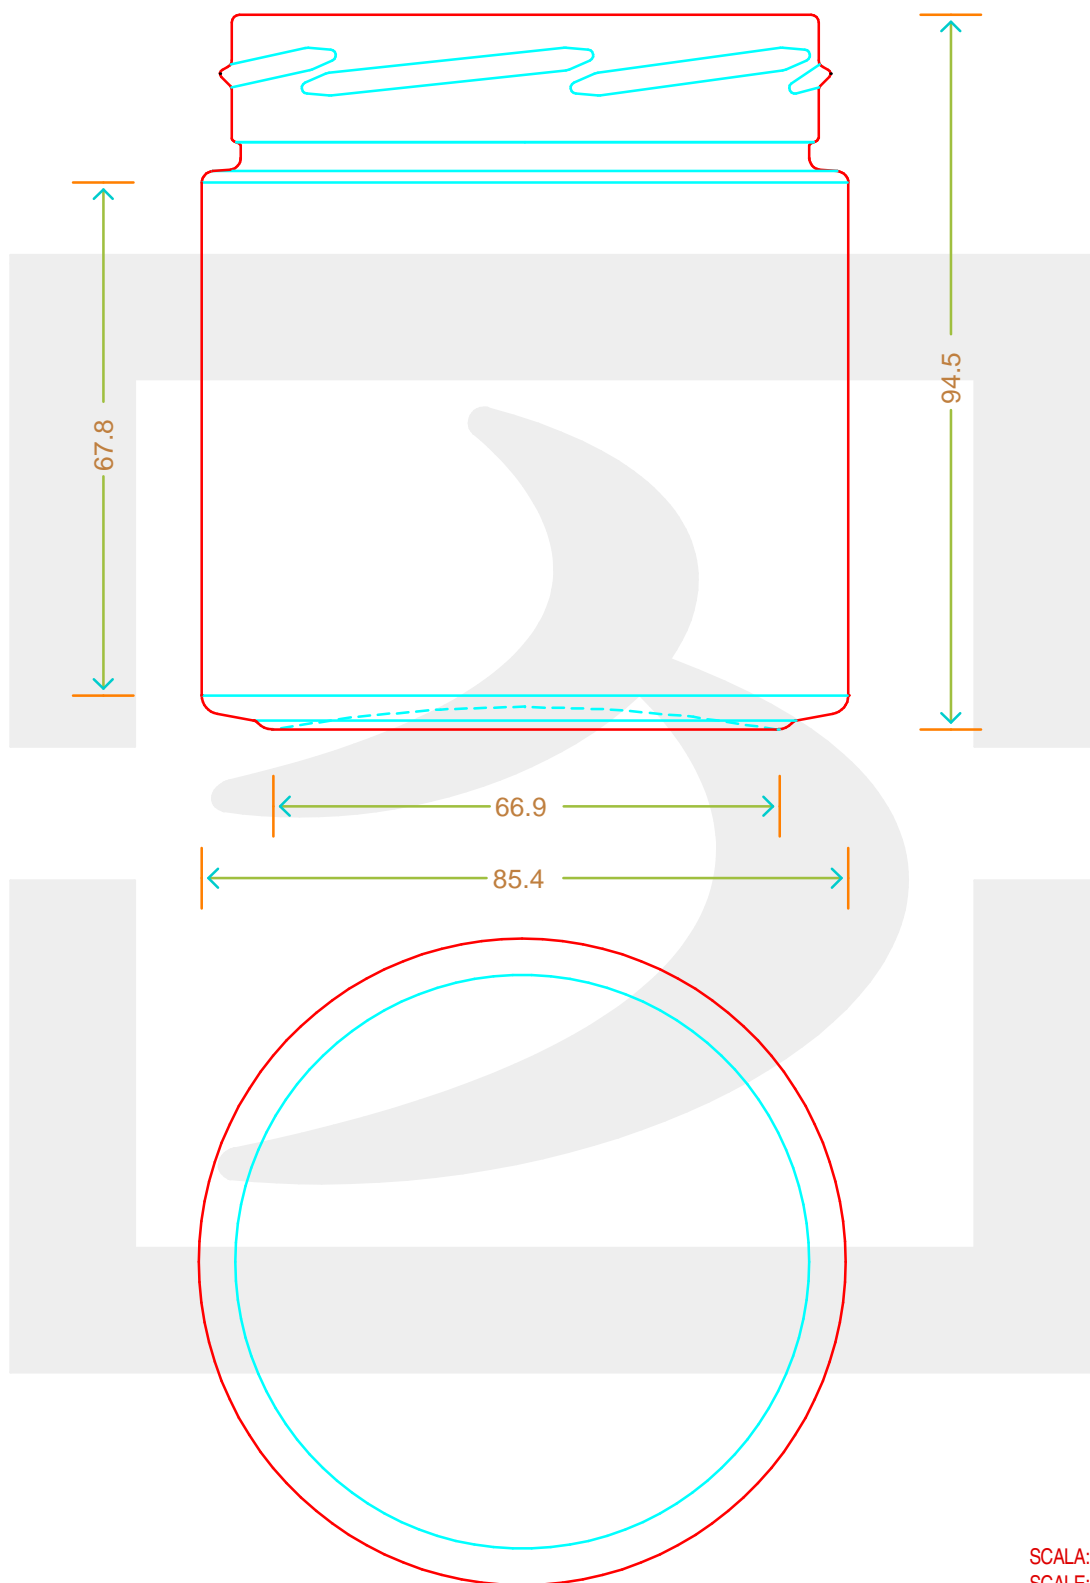

# VASO PLUS82 410 T 82 DEEP H14 NC

Colore : BIANCO  
Color : BIANCO

 **bruni glass**  
a **berlin packaging** company

www.bruniglass.com

SCALA: 1:1  
SCALE:

Capacità R.B. (c.c.) : Brimful cap. (c.c.) :	410	Peso vetro (gr): Glass weight (gr):	220
Altezza tot (mm): Total height (mm):	94.5	Bocca: Finish:	TWIST-OFF
Diametro corpo (mm): Body diameter (mm):	85.4	Min. foro passante (mm): Minimum through bore (mm):	

LE QUOTE SONO ESPRESSE IN mm  
DIMENSIONS ARE EXPRESSED IN mm

COD. ARTICOLO / ITEM CODE