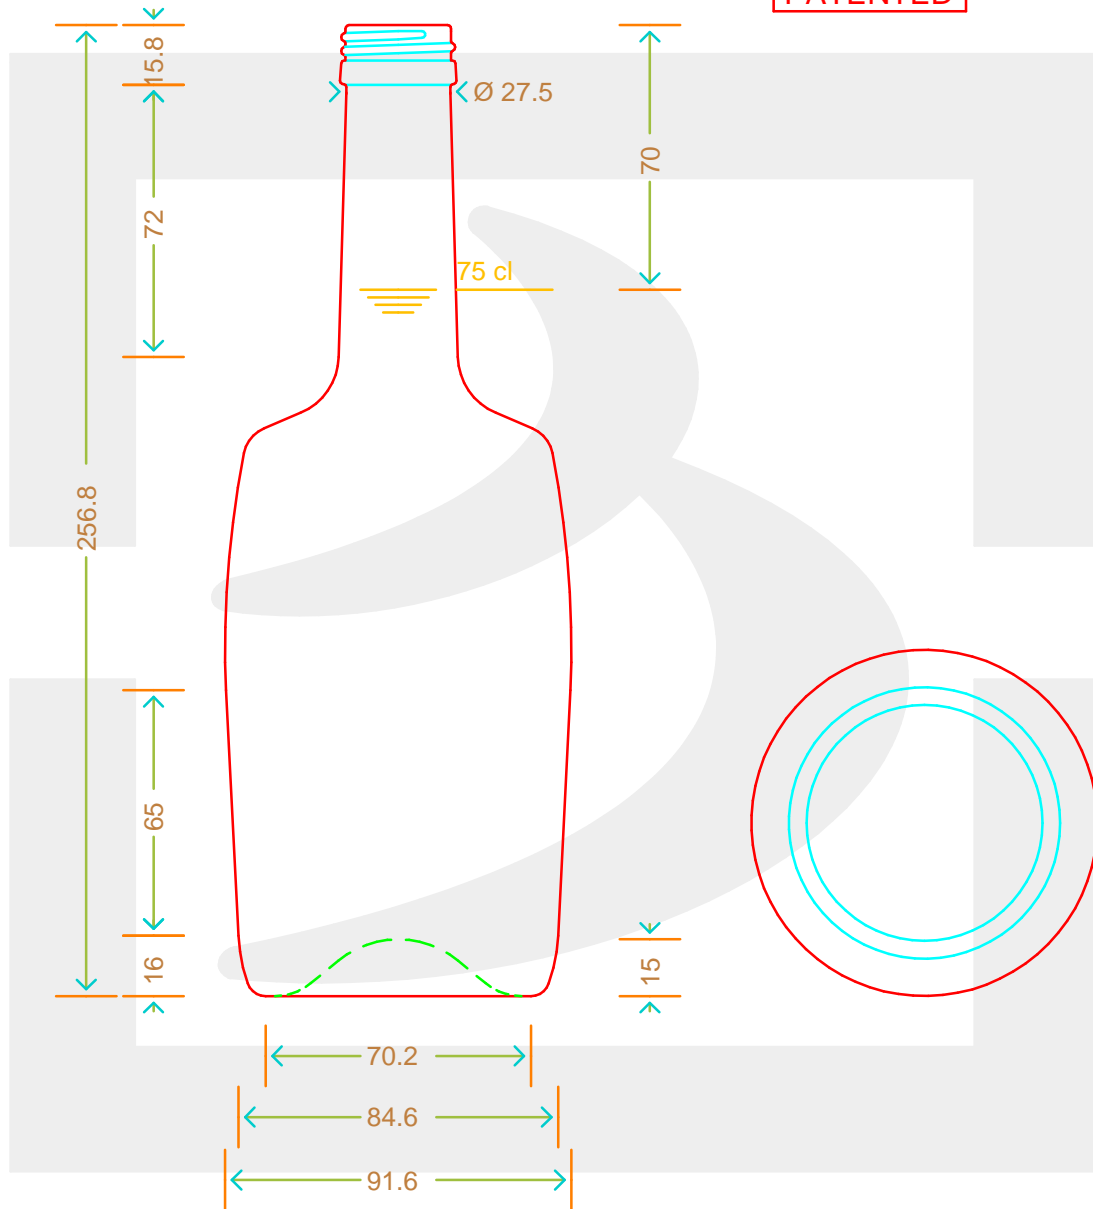

ARTICOLO / ITEM

BOT. TONNEAU 750 P 31,5X18 *

Colore: BIANCO
Color: BIANCO

bruni glass
a berlin packaging company

www.bruniglass.com

MOD.DEP.
PATENTED

SCALA: 1:2
SCALE:

Capacità R.B. (c.c.): Brimful cap. (c.c.):	770	Peso vetro (gr): Glass weight (gr):	500
Altezza tot (mm): Total height (mm):	256.8	Bocca: Finish:	PILFER-PROOF
Diametro corpo (mm): Body diameter (mm):	91.6	Min. foro passante (mm): Minimum through bore (mm):	

LE QUOTE SONO ESPRESSE IN mm
DIMENSIONS ARE EXPRESSED IN mm

COD. ARTICOLO / ITEM CODE

15283P2

Data ultimo aggiornamento / Last update: 09/05/2019
Origine / Source: 15281