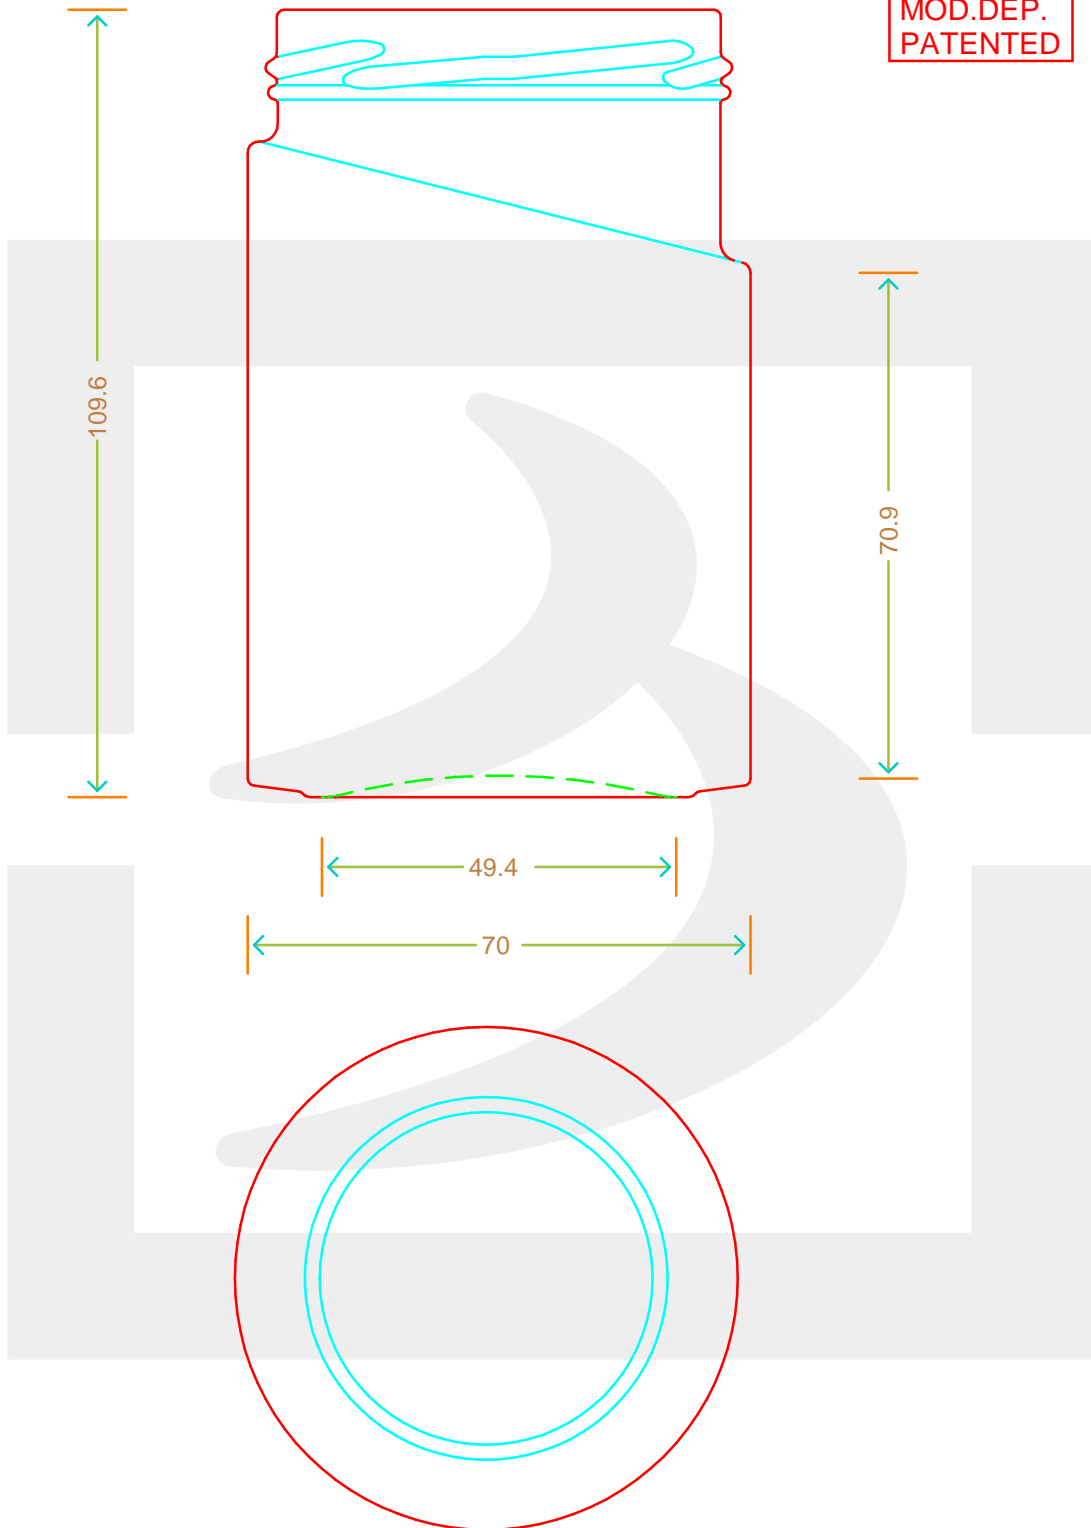

# VASO KLIMT 314 T 66 # \*

Colore : BIANCO  
Color : BIANCO

 **bruni glass**  
a berlin packaging company

www.bruniglass.com

MOD.DEP.  
PATENTED

SCALA: -  
SCALE: -

Capacità R.B. (c.c.) : Brimful cap. (c.c.) :	314	Peso vetro (gr): Glass weight (gr):	200
Altezza tot (mm): Total height (mm):	109.6	Bocca: Finish:	TWIST-OFF
Diametro corpo (mm): Body diameter (mm):	70	Min. foro passante (mm): Minimum through bore (mm):	

LE QUOTE SONO ESPRESSE IN mm  
DIMENSIONS ARE EXPRESSED IN mm

COD. ARTICOLO / ITEM CODE