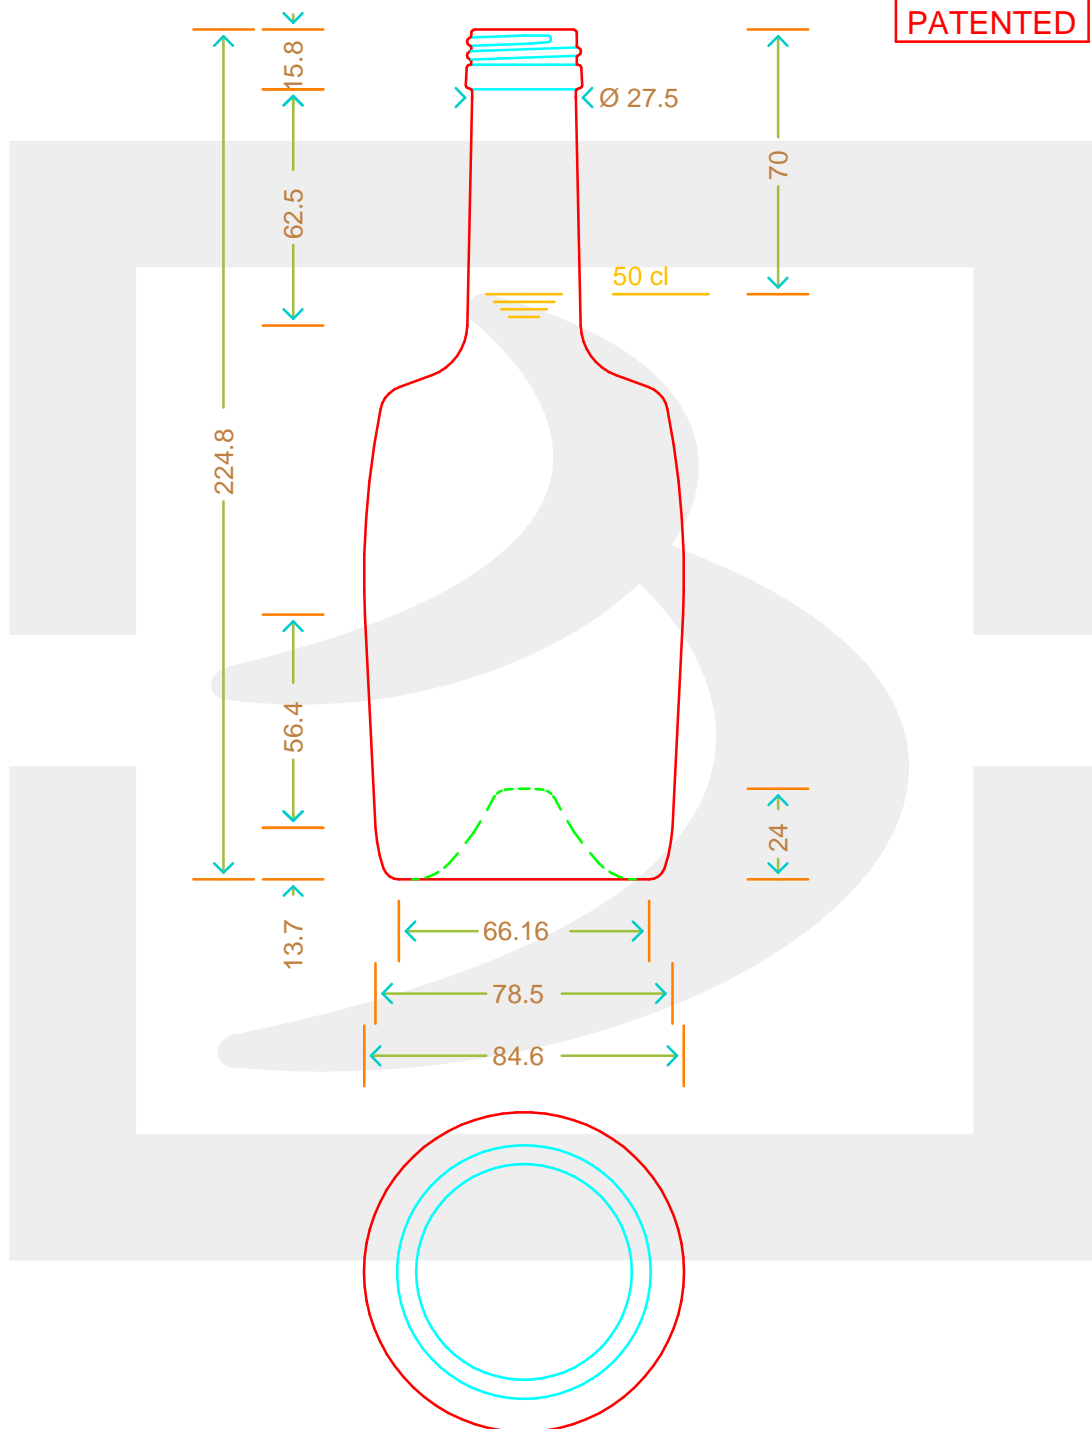

ARTICOLO / ITEM

BOT. TONNEAU 500 P31,5X18 *

Colore : BIANCO
Color : BIANCO

bruni glass
a berlin packaging company

www.bruniglass.com

MOD.DEP.
PATENTED

SCALA: 1:2
SCALE:

Capacità R.B. (c.c.) : Brimful cap. (c.c.) :	523	Peso vetro (gr): Glass weight (gr):	500
Altezza tot (mm): Total height (mm):	224.8	Bocca: Finish:	PILFER-PROOF
Diametro corpo (mm): Body diameter (mm):	84.6	Min. foro passante (mm): Minimum through bore (mm):	

LE QUOTE SONO ESPRESSE IN mm
DIMENSIONS ARE EXPRESSED IN mm

COD. ARTICOLO / ITEM CODE
15270P2

Data ultimo aggiornamento / Last update: 09/05/2019
Origine / Source: 15244