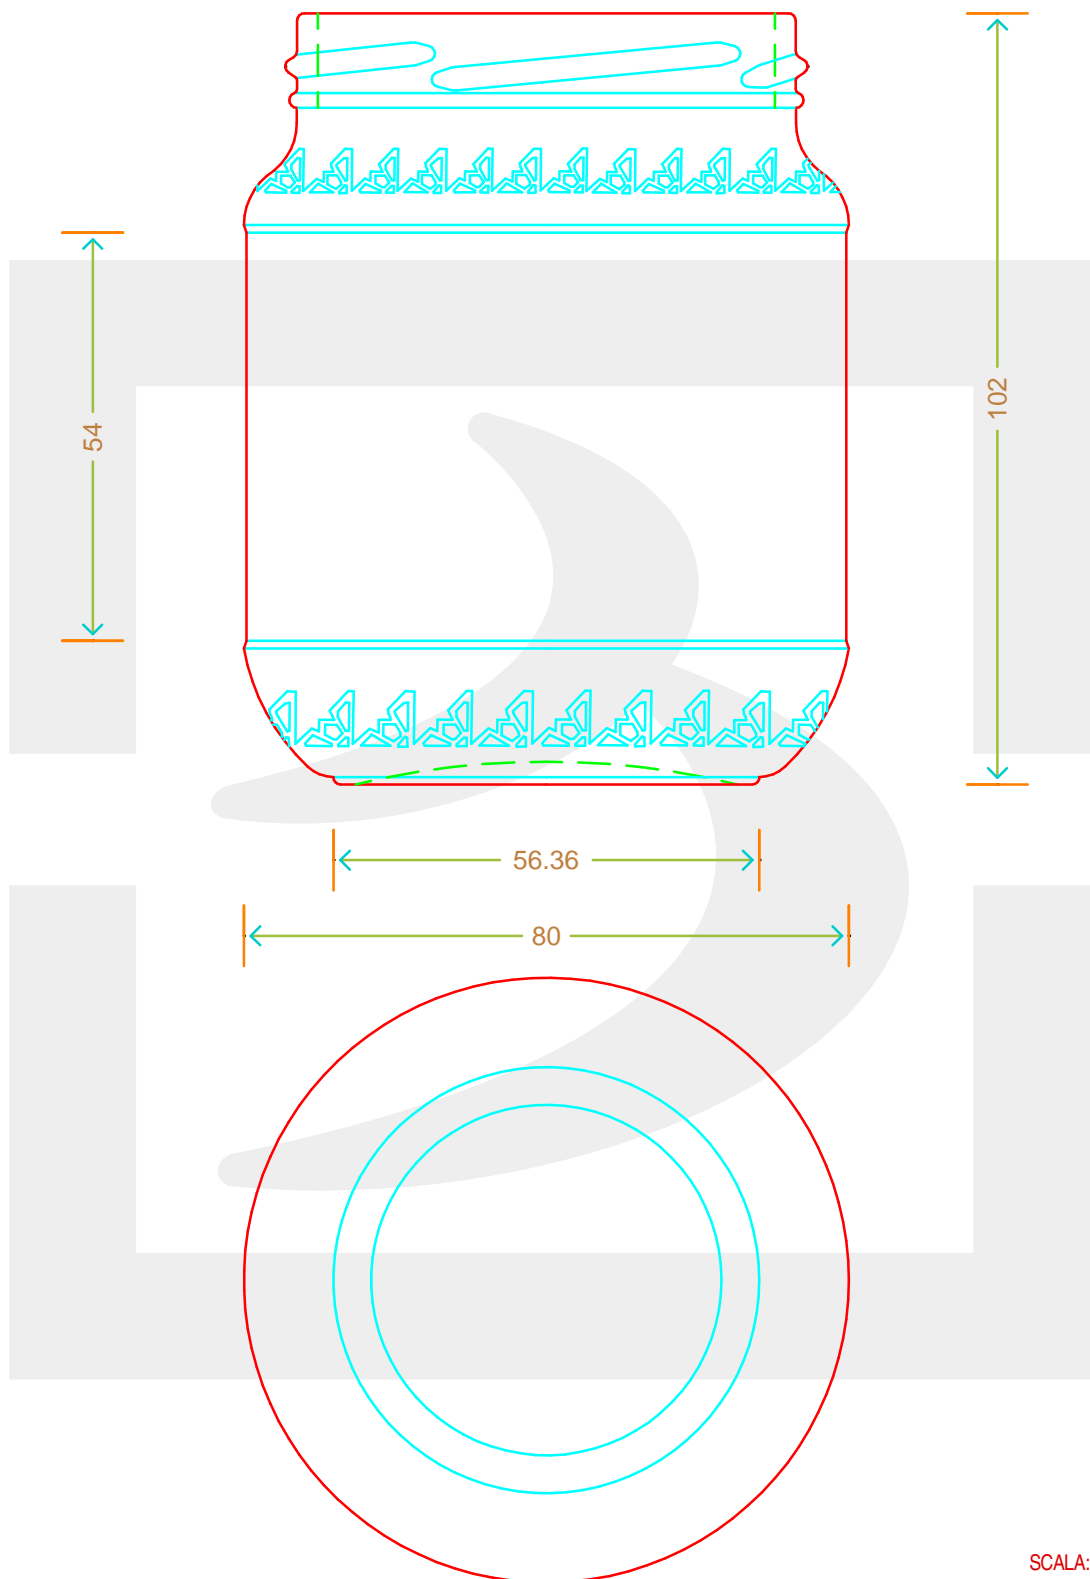

# VASO MIELE REGINA 390 T 70 IC YI \*

Colore : BIANCO  
Color :

**bruni glass**  
a berlin packaging company

www.brunglass.com

SCALA: 1:1  
SCALE:

Capacità R.B. (c.c.) : Brimful cap. (c.c.) :	390	Peso vetro (gr): Glass weight (gr):	180
Altezza tot (mm): Total height (mm):	102	Bocca: Finish:	TWIST-OFF
Diametro corpo (mm): Body diameter (mm):	80	Min. foro passante (mm): Minimum through bore (mm):	

LE QUOTE SONO ESPRESSE IN mm  
DIMENSIONS ARE EXPRESSED IN mm

COD. ARTICOLO / ITEM CODE