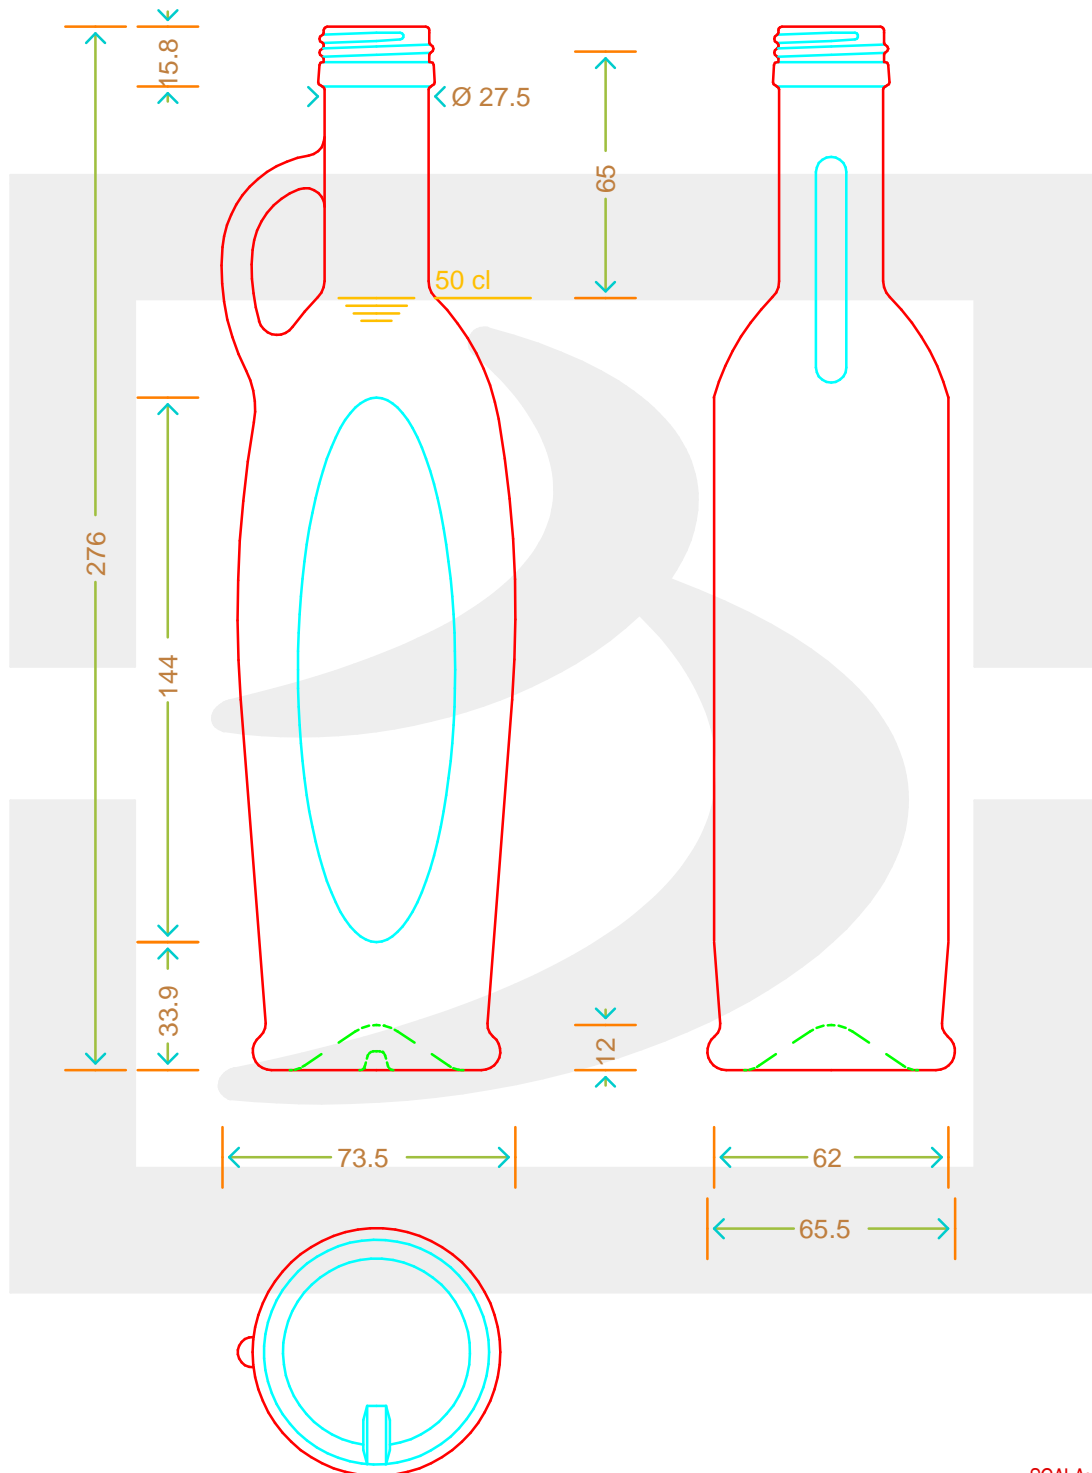

# BOT. ANFORA SIVIGLIA 500 P 31,5FV \*

Colore : BIANCO  
Color : BIANCO

**bruni glass**  
a berlin packaging company

www.bruniglass.com

SCALA: 1:2  
SCALE:

Capacità R.B. (c.c.) : Brimful cap. (c.c.) :	0.000	Peso vetro (gr): Glass weight (gr):	500
Altezza tot (mm): Total height (mm):	269.2	Bocca: Finish:	PILFER-PROOF
Diametro corpo (mm): Body diameter (mm):	73.5	Min. foro passante (mm): Minimum through bore (mm):	

LE QUOTE SONO ESPRESSE IN mm  
DIMENSIONS ARE EXPRESSED IN mm

COD. ARTICOLO / ITEM CODE