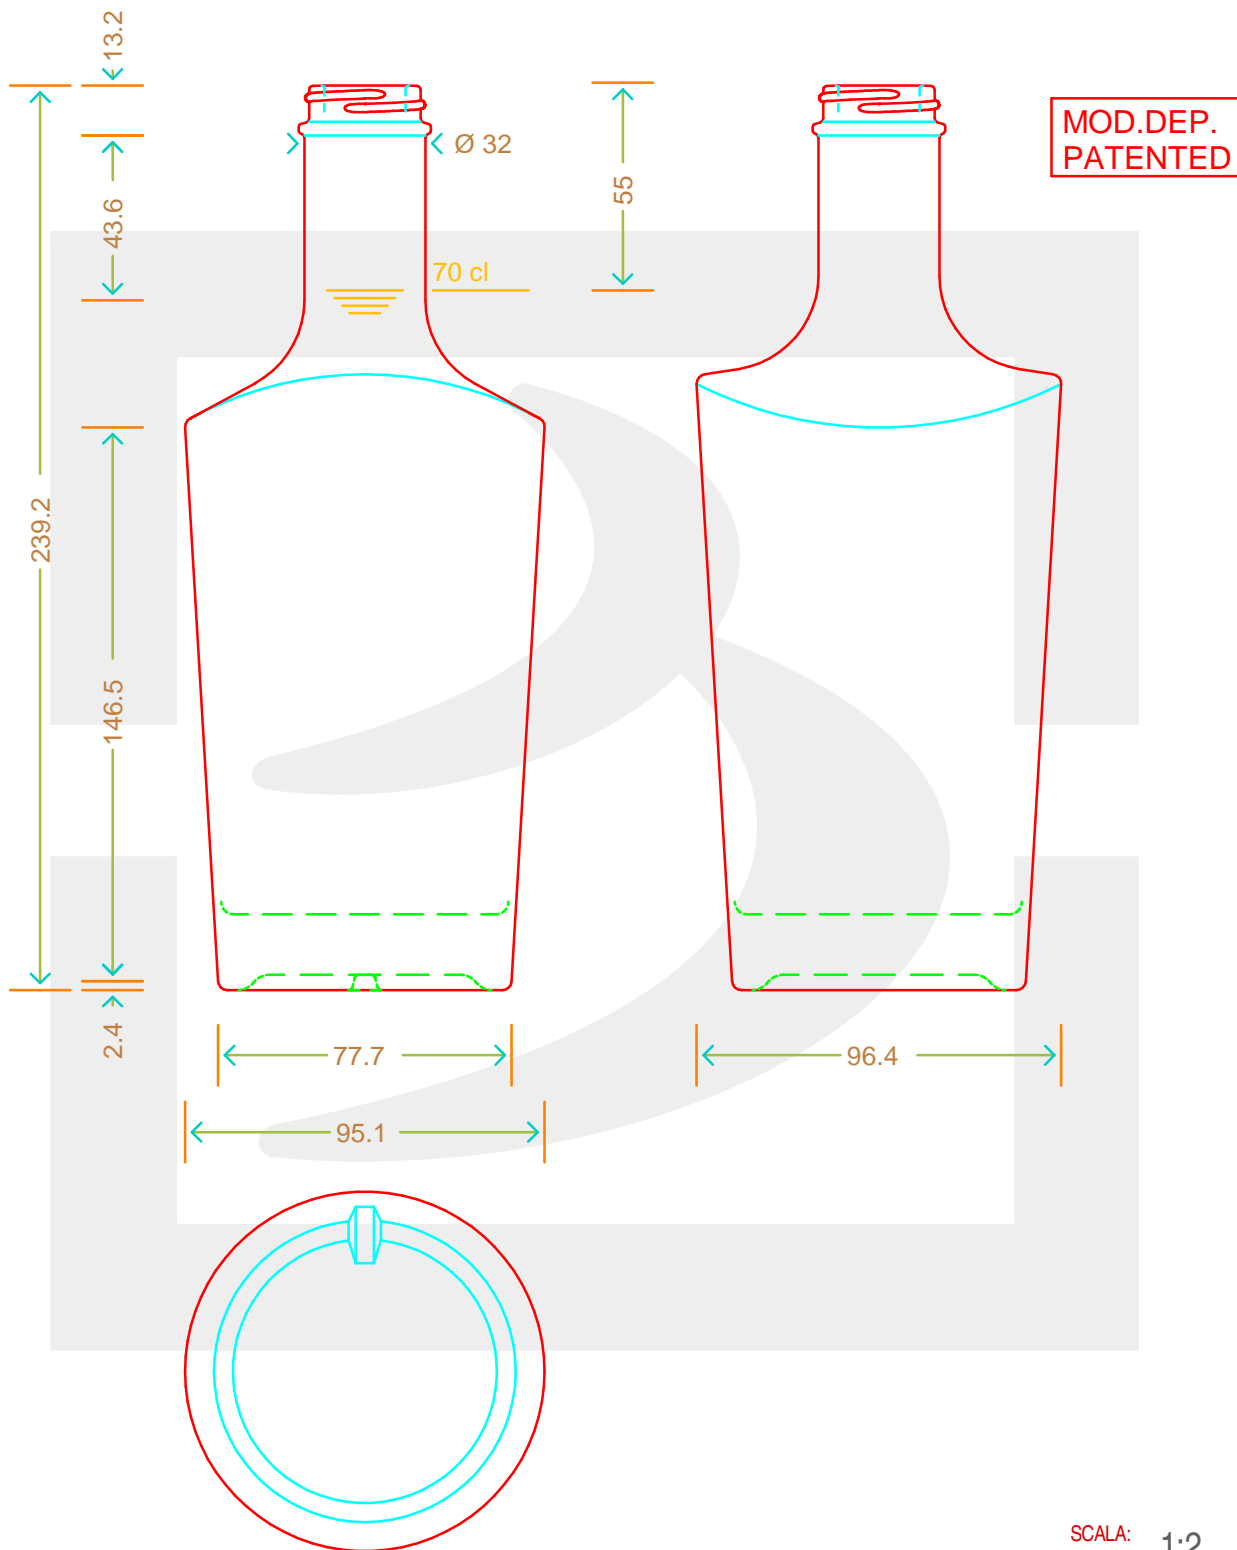

# BOT. DEC LOLA 700 GPI 400/33 SK \*

**bruni glass**  
a berlin packaging company

www.bruniglass.com

Colore: BIANCO  
Color: BIANCO

SCALA: 1:2  
SCALE:

Capacità R.B. (c.c.): Brimful cap. (c.c.):	721	Peso vetro (gr): Glass weight (gr):	750
Altezza tot (mm): Total height (mm):	239.2	Bocca: Finish:	GPI
Diametro corpo (mm): Body diameter (mm):	96.4	Min. foro passante (mm): Minimum through bore (mm):	18

LE QUOTE SONO ESPRESSE IN mm  
DIMENSIONS ARE EXPRESSED IN mm

COD. ARTICOLO / ITEM CODE

**13914T1**

Data ultimo aggiornamento / Last update: 08/05/2019  
Origine / Source: 13914