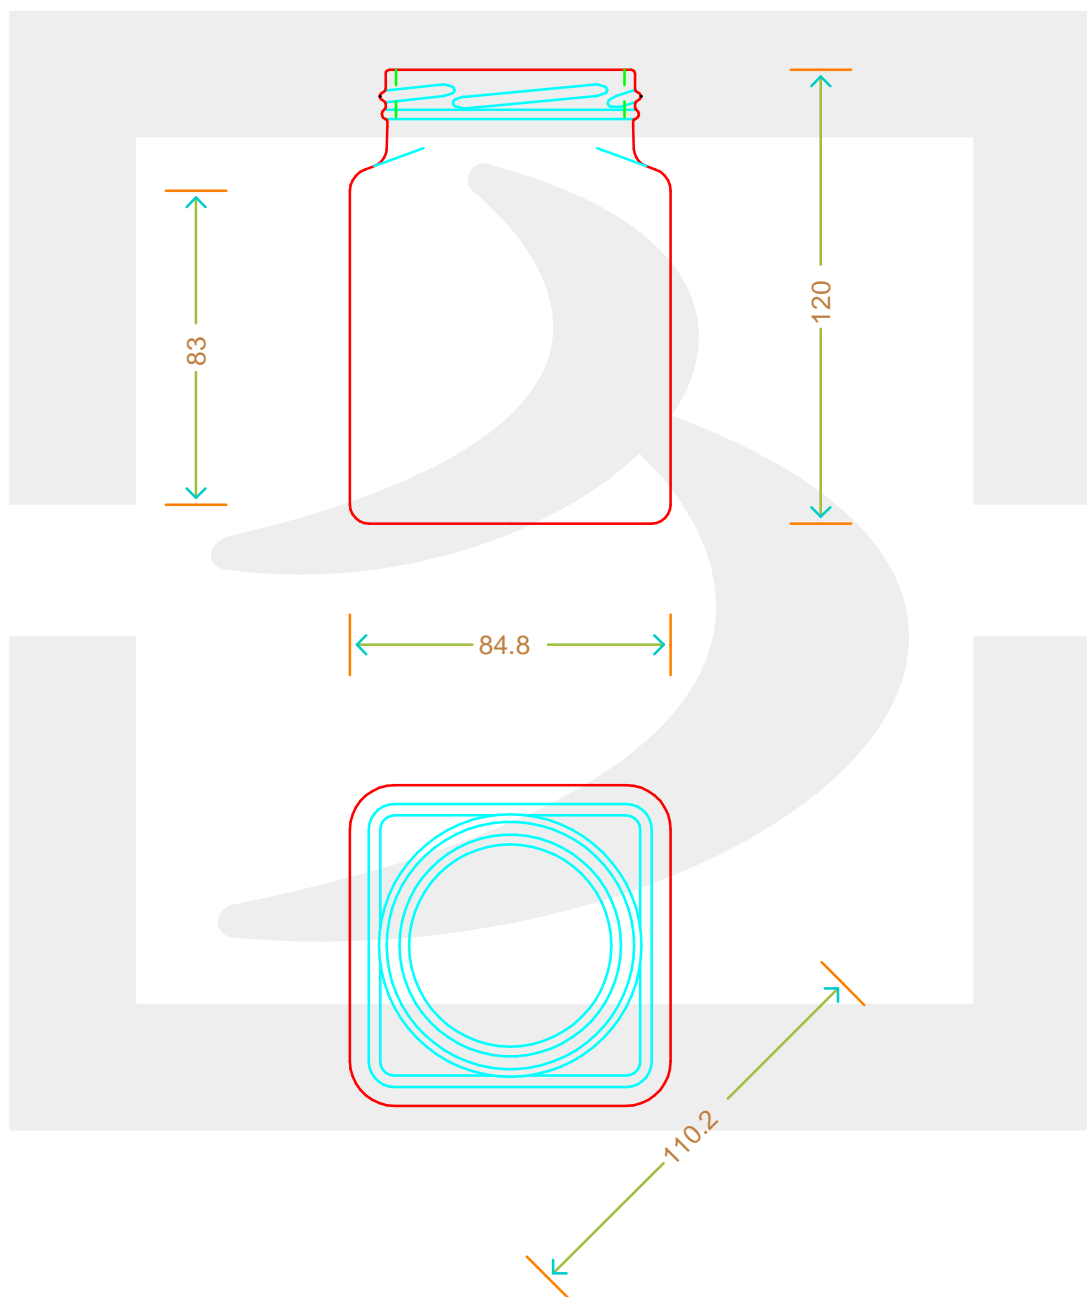

# VASO QUADRO L 580 T 70 # \*

Colore : BIANCO  
Color :

SCALA: -  
SCALE:

Capacità R.B. (c.c.) : Brimful cap. (c.c.) :	580	Peso vetro (gr): Glass weight (gr):	400
Altezza tot (mm): Total height (mm):	120	Bocca: Finish:	TWIST-OFF
Diametro corpo (mm): Body diameter (mm):	84.8	Min. foro passante (mm): Minimum through bore (mm):	

LE QUOTE SONO ESPRESSE IN mm  
DIMENSIONS ARE EXPRESSED IN mm

COD. ARTICOLO / ITEM CODE  
**13856T1**