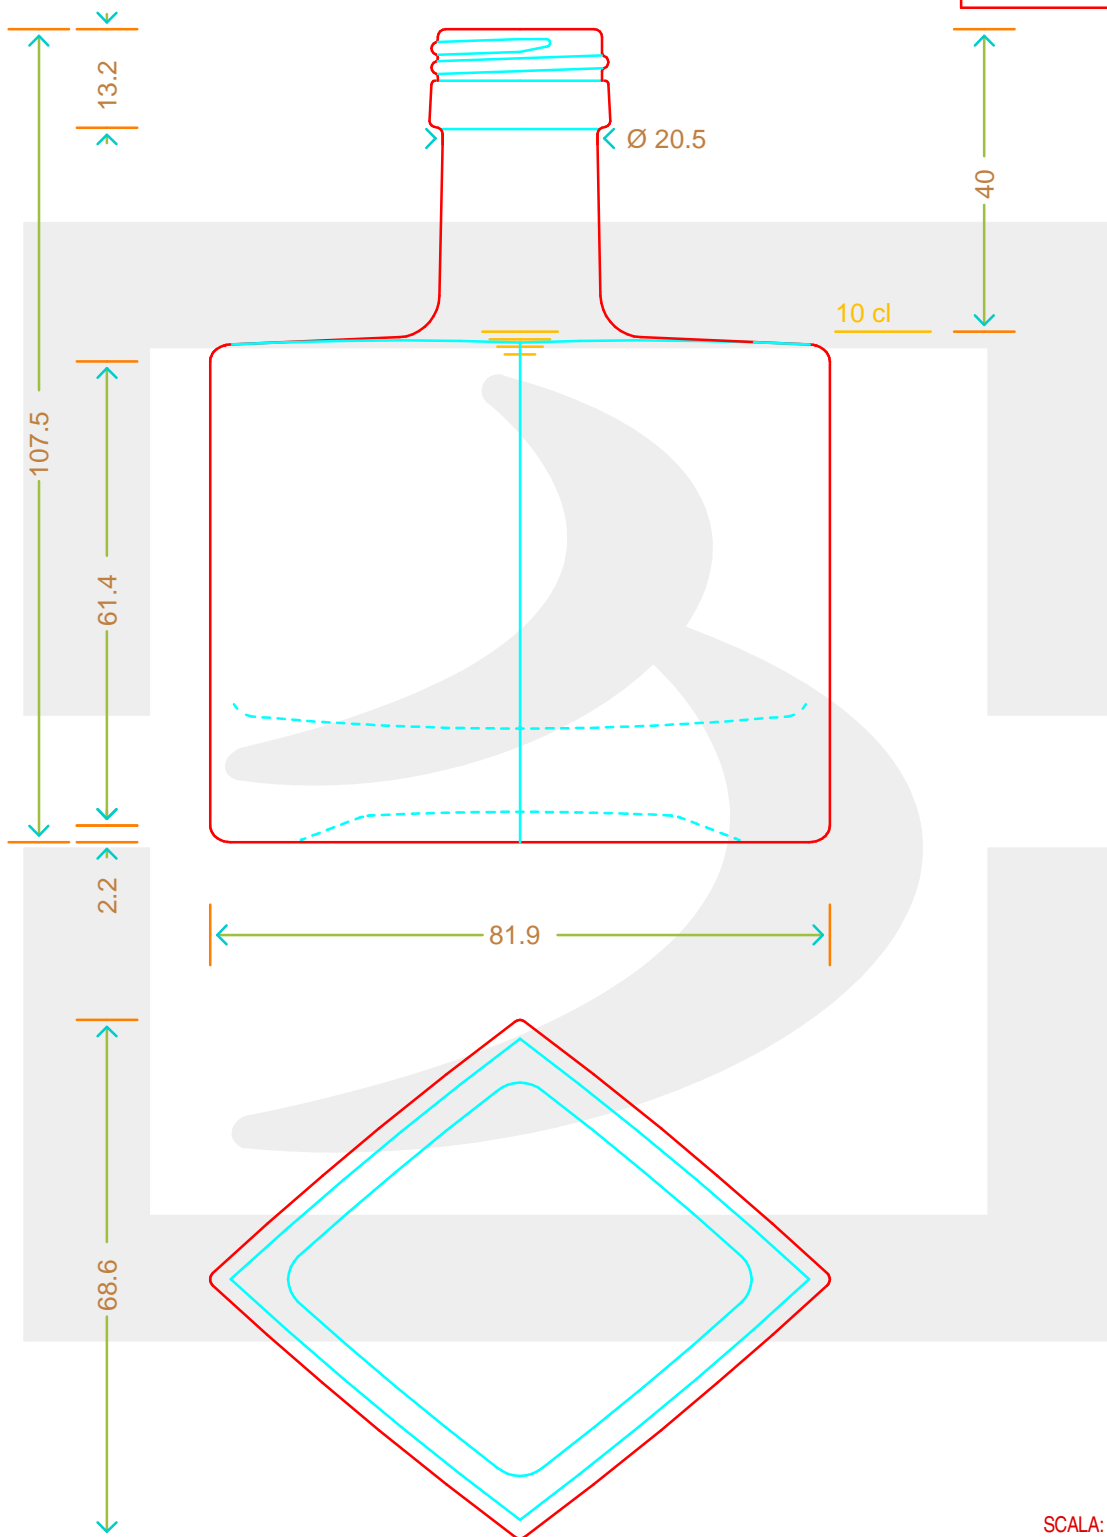

ARTICOLO / ITEM

BOT. ROMBIX 100 P 24 *

bruni glass
a berlin packaging company

www.bruniglass.com

Colore: **BIANCO**
Color:

MOD.DEP.
PATENTED

SCALA: -
SCALE: -

Capacità R.B. (c.c.): Brimful cap. (c.c.):	106	Peso vetro (gr): Glass weight (gr):	250
Altezza tot (mm): Total height (mm):	107.5	Bocca: Finish:	PILFER-PROOF
Diametro corpo (mm): Body diameter (mm):	81.9	Min. foro passante (mm): Minimum through bore (mm):	8

LE QUOTE SONO ESPRESSE IN mm
DIMENSIONS ARE EXPRESSED IN mm

COD. ARTICOLO / ITEM CODE

13556P1

Data ultimo aggiornamento / Last update: 08/05/2019
Origine / Source: 13556