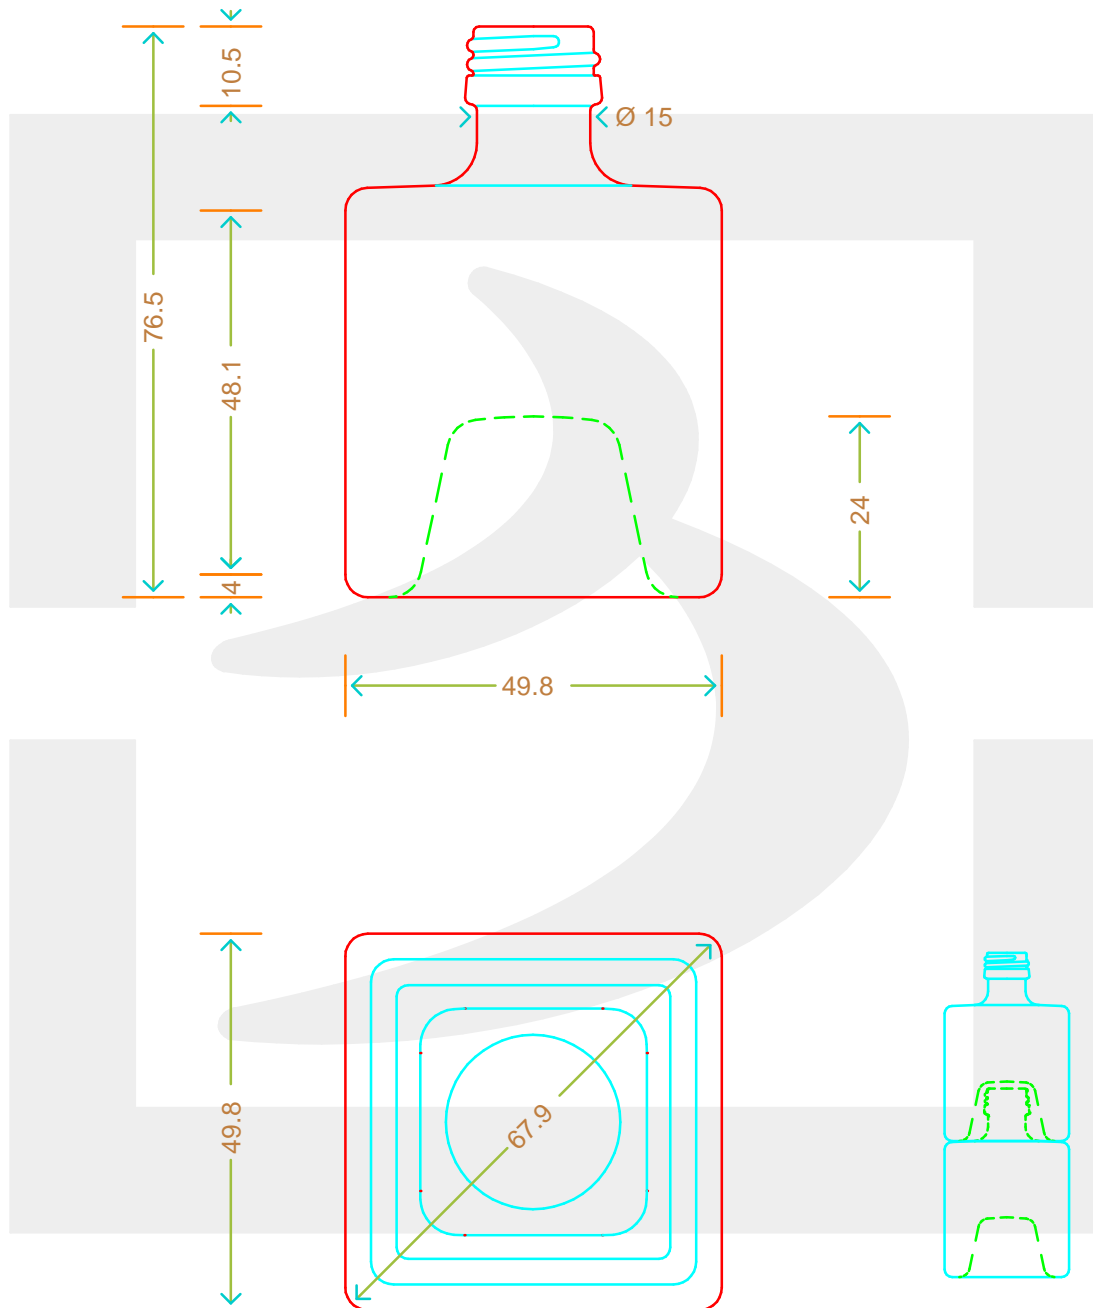

# BOT. MYSTIC IMPIL 50 P 18 \*

Colore : BIANCO  
Color :

 **bruni glass**  
a **berlin packaging** company

www.bruniglass.com

SCALA:  
SCALE: -

Capacità R.B. (c.c.): Brimful cap. (c.c.):	55	Peso vetro (gr): Glass weight (gr):	170
Altezza tot (mm): Total height (mm):	76.5	Bocca: Finish:	PILFER-PROOF
Diametro corpo (mm): Body diameter (mm):	49.8	Min. foro passante (mm): Minimum through bore (mm):	

LE QUOTE SONO ESPRESSE IN mm  
DIMENSIONS ARE EXPRESSED IN mm

COD. ARTICOLO / ITEM CODE

**13134T1**

Data ultimo aggiornamento / Last update: 28/01/2020  
Origine / Source: 13134