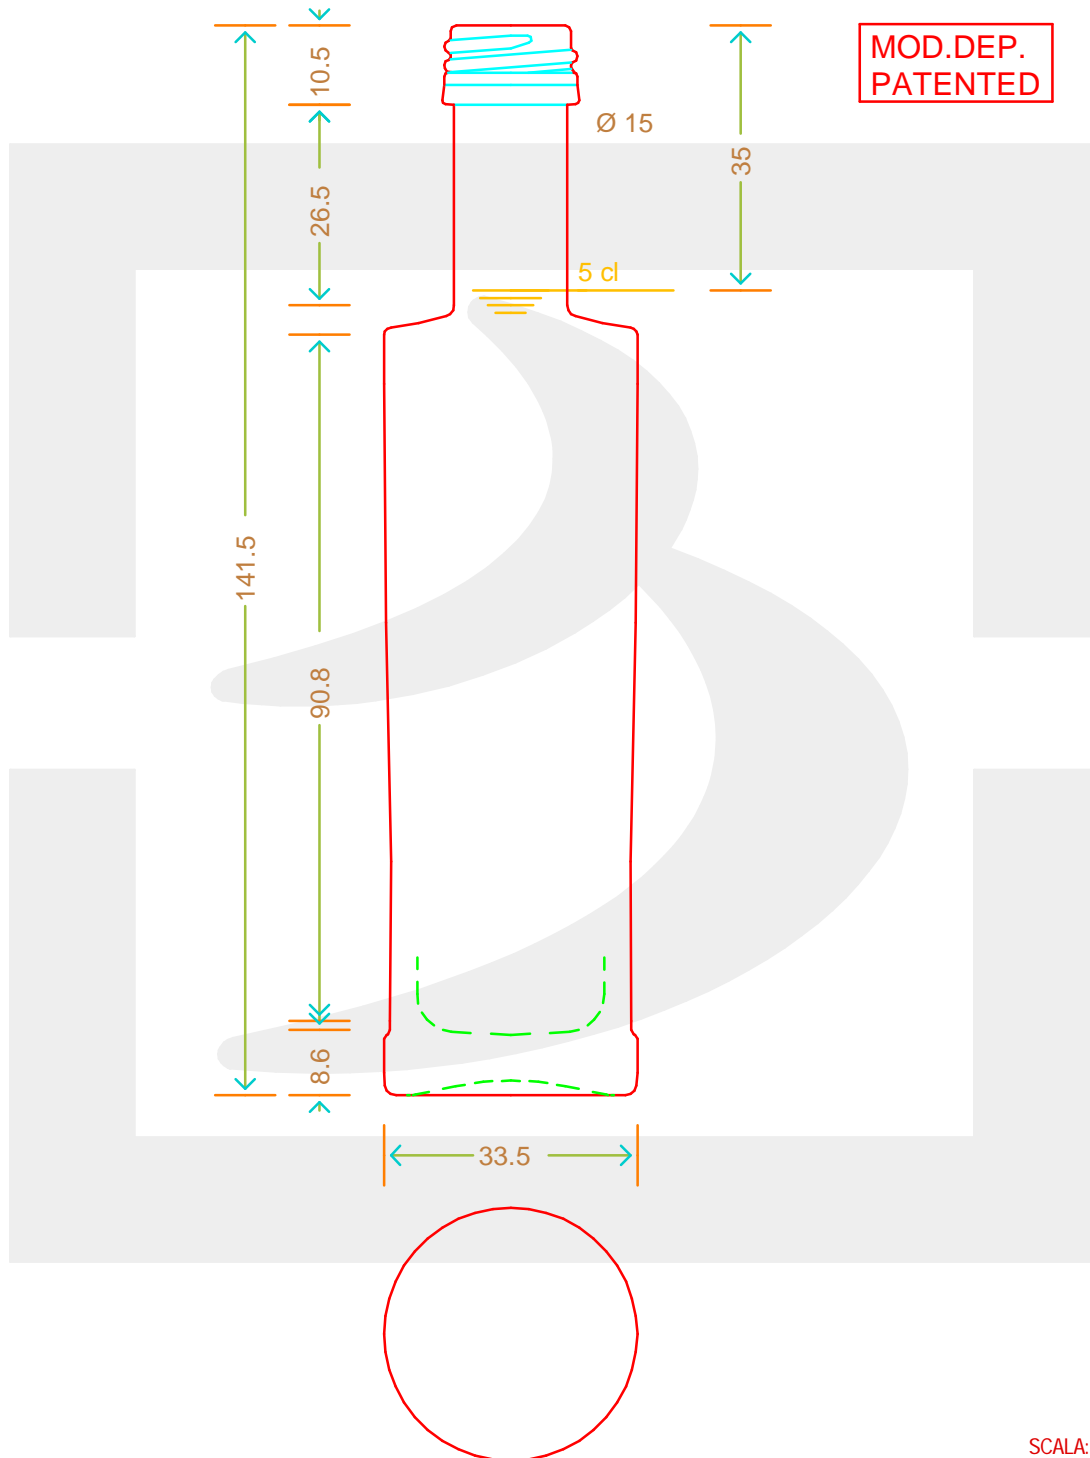

ARTICOLO / ITEM

BOT. CALIGULA EVOL 50 P 18 *

Colore : BIANCO
Color :

bruni glass
a berlin packaging company

www.bruniglass.com

SCALA:
SCALE: -

| | | | |
|---|-------|--|--------------|
| Capacità R.B. (c.c.) : Brimful cap. (c.c.) : | 53 | Peso vetro (gr): Glass weight (gr): | 100 |
| Altezza tot (mm): Total height (mm): | 141.5 | Bocca: Finish: | PILFER-PROOF |
| Diametro corpo (mm): Body diameter (mm): | 33.5 | Min. foro passante (mm): Minimum through bore (mm): | |

LE QUOTE SONO ESPRESSE IN mm
DIMENSIONS ARE EXPRESSED IN mm

COD. ARTICOLO / ITEM CODE
13110D2

Data ultimo aggiornamento / Last update: 14/09/2021
Origine / Source: 13110