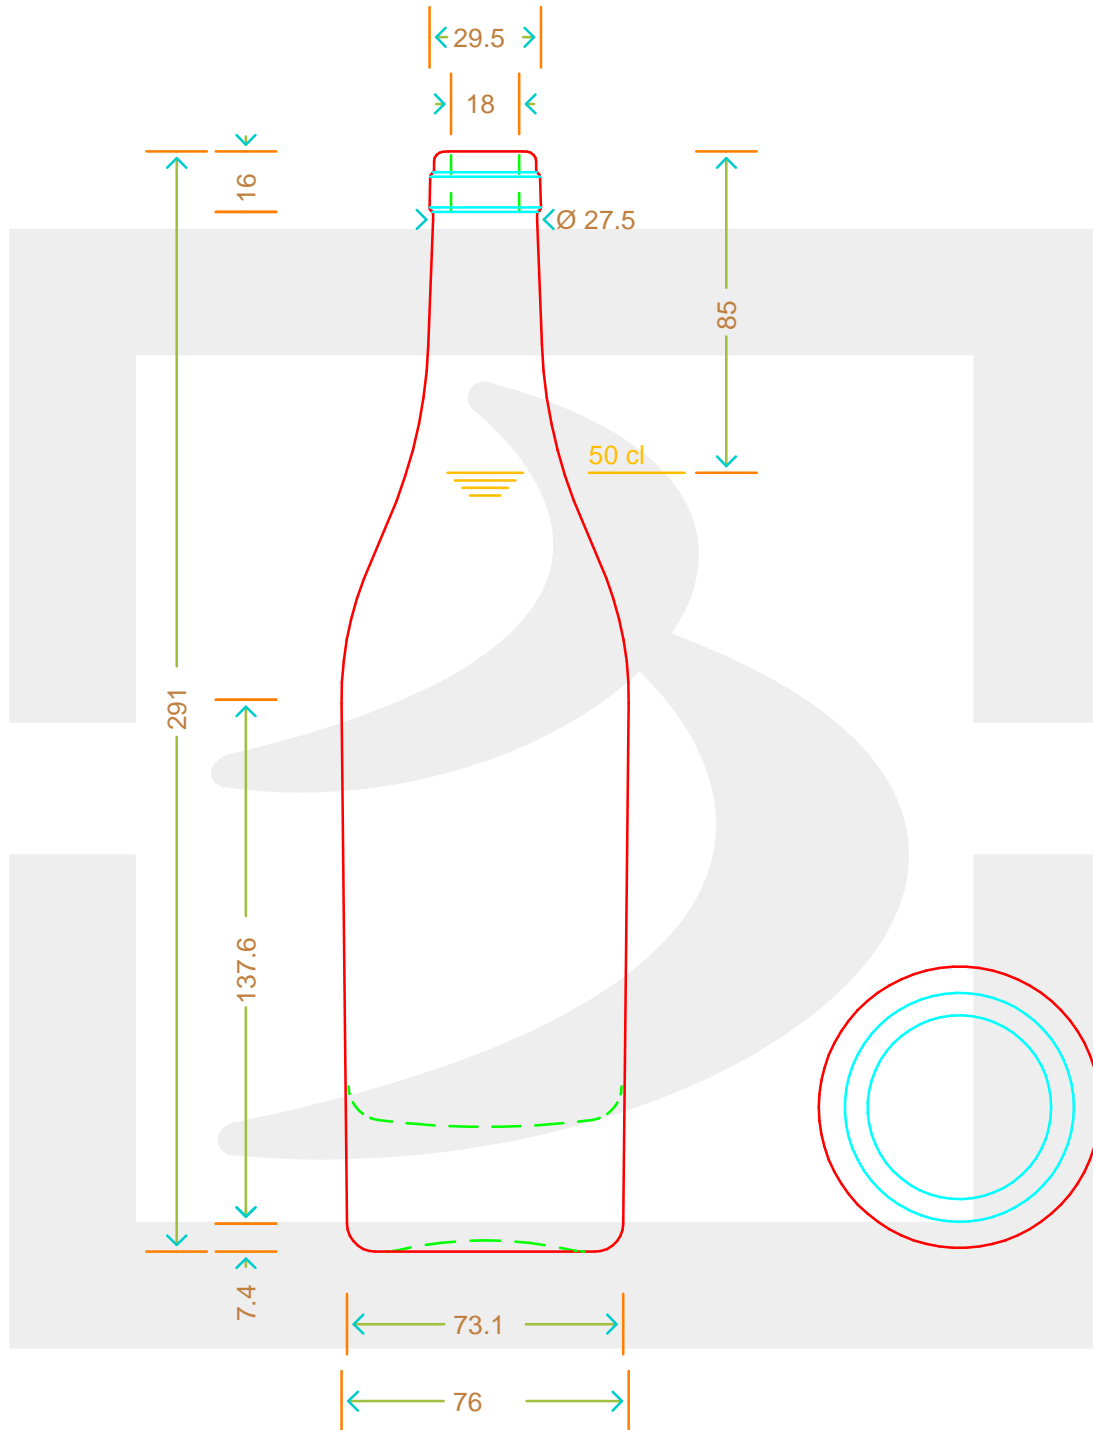

# BOT. BORG OLD STYLE 500 S FP VS \*

Colore : BIANCO  
Color : BIANCO

 **bruni glass**  
a **berlin packaging** company

www.bruniglass.com

SCALA: 1:2  
SCALE:

Capacità R.B. (c.c.) : Brimful cap. (c.c.) :	528	Peso vetro (gr): Glass weight (gr):	900
Altezza tot (mm): Total height (mm):	291	Bocca: Finish:	SUGHERO
Diametro corpo (mm): Body diameter (mm):	76	Min. foro passante (mm): Minimum through bore (mm):	

LE QUOTE SONO ESPRESSE IN mm  
DIMENSIONS ARE EXPRESSED IN mm

COD. ARTICOLO / ITEM CODE