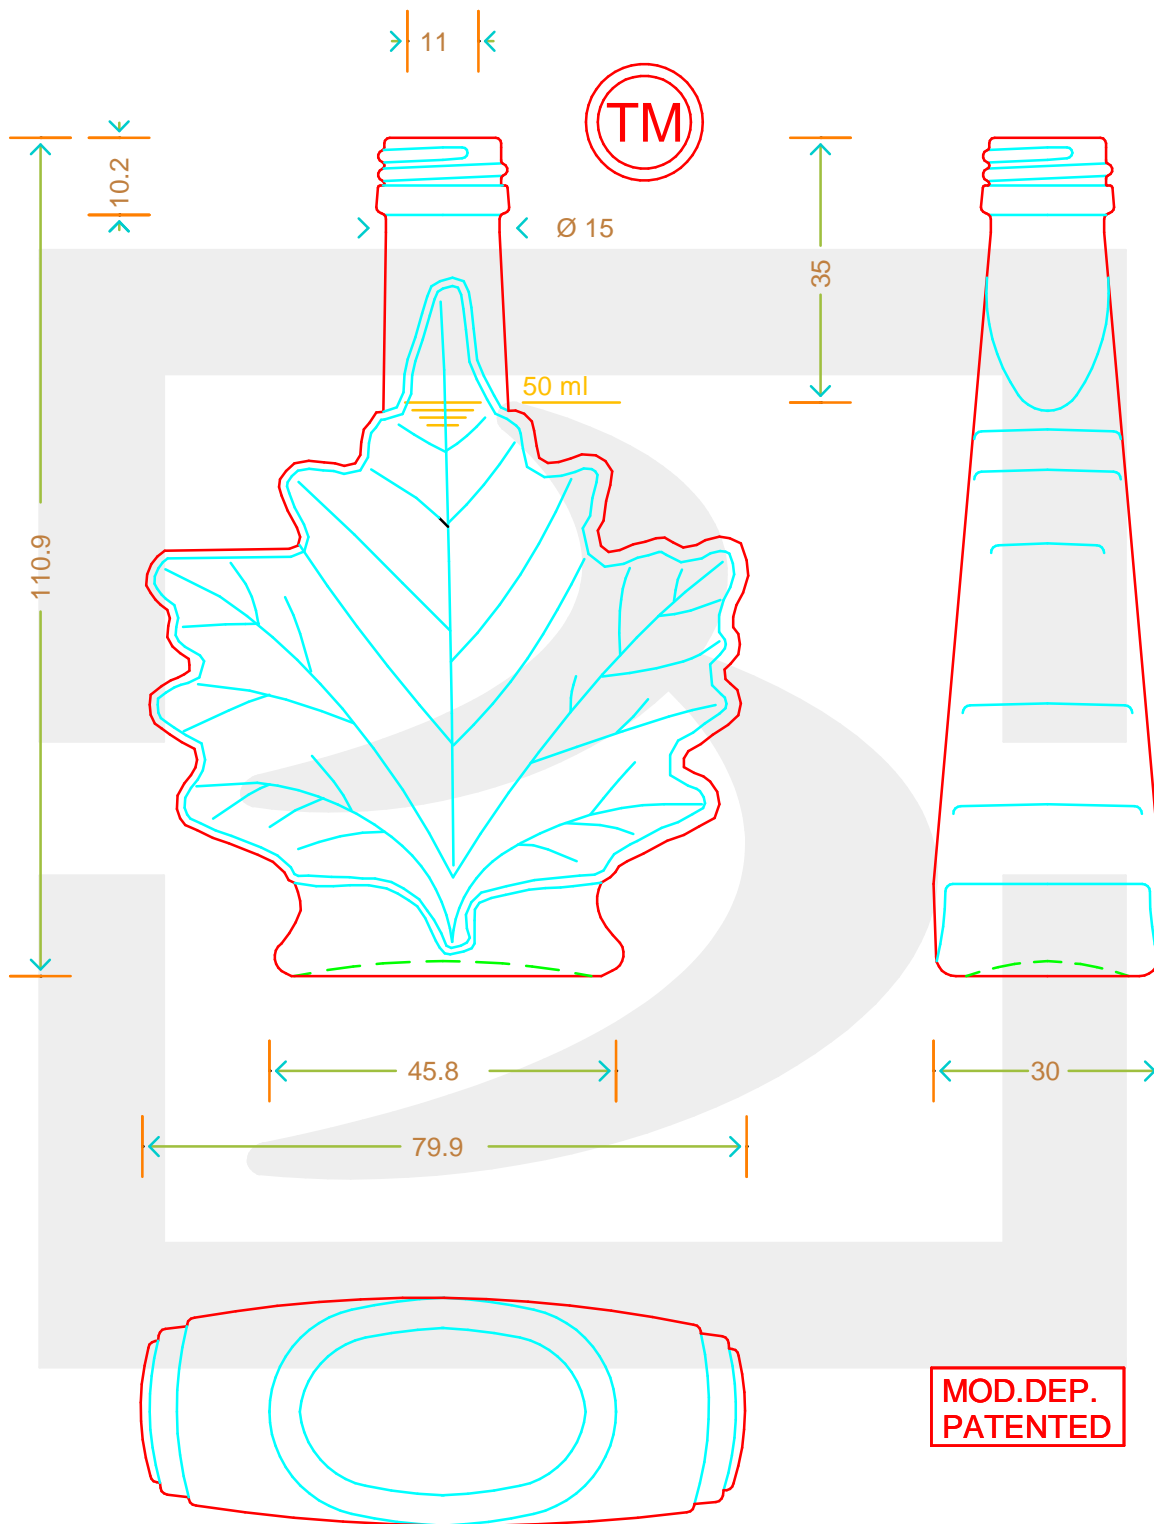

BOT. AUTUMN MAPLE SYRUP 50 P18 HC\$*

Colore: **BIANCO**
Color:

SCALA: -
SCALE:

Capacità R.B. (c.c.): Brimful cap. (c.c.):	54	Peso vetro (gr): Glass weight (gr):	120
Altezza tot (mm): Total height (mm):	110.9	Bocca: Finish:	PILFER-PROOF
Diametro corpo (mm): Body diameter (mm):	79.9	Min. foro passante (mm): Minimum through bore (mm):	

LE QUOTE SONO ESPRESSE IN mm
DIMENSIONS ARE EXPRESSED IN mm

COD. ARTICOLO / ITEM CODE
12932B2