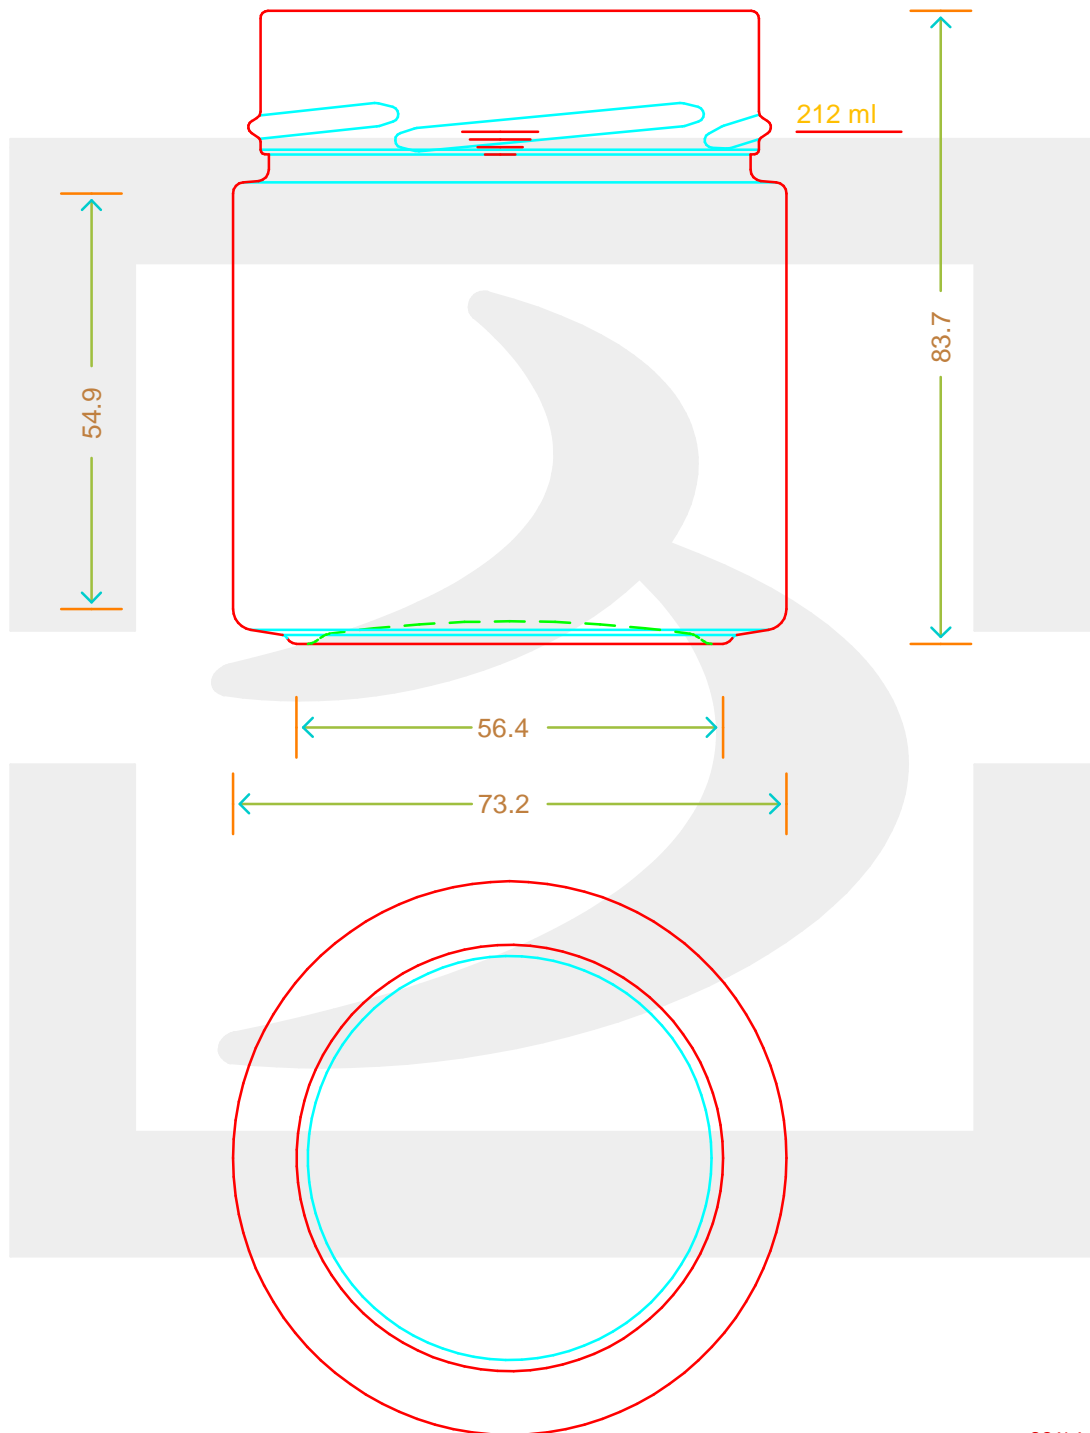

# VASO ERGO 212 T 70 XDEEP H18 \*

Colore : BIANCO  
Color :

**bruni glass**  
a berlin packaging company

www.bruniglass.com

SCALA: -  
SCALE:

Capacità R.B. (c.c.) : Brimful cap. (c.c.) :	257	Peso vetro (gr): Glass weight (gr):	165
Altezza tot (mm): Total height (mm):	83.7	Bocca: Finish:	TWIST-OFF
Diametro corpo (mm): Body diameter (mm):	73.2	Min. foro passante (mm): Minimum through bore (mm):	

LE QUOTE SONO ESPRESSE IN mm  
DIMENSIONS ARE EXPRESSED IN mm

COD. ARTICOLO / ITEM CODE