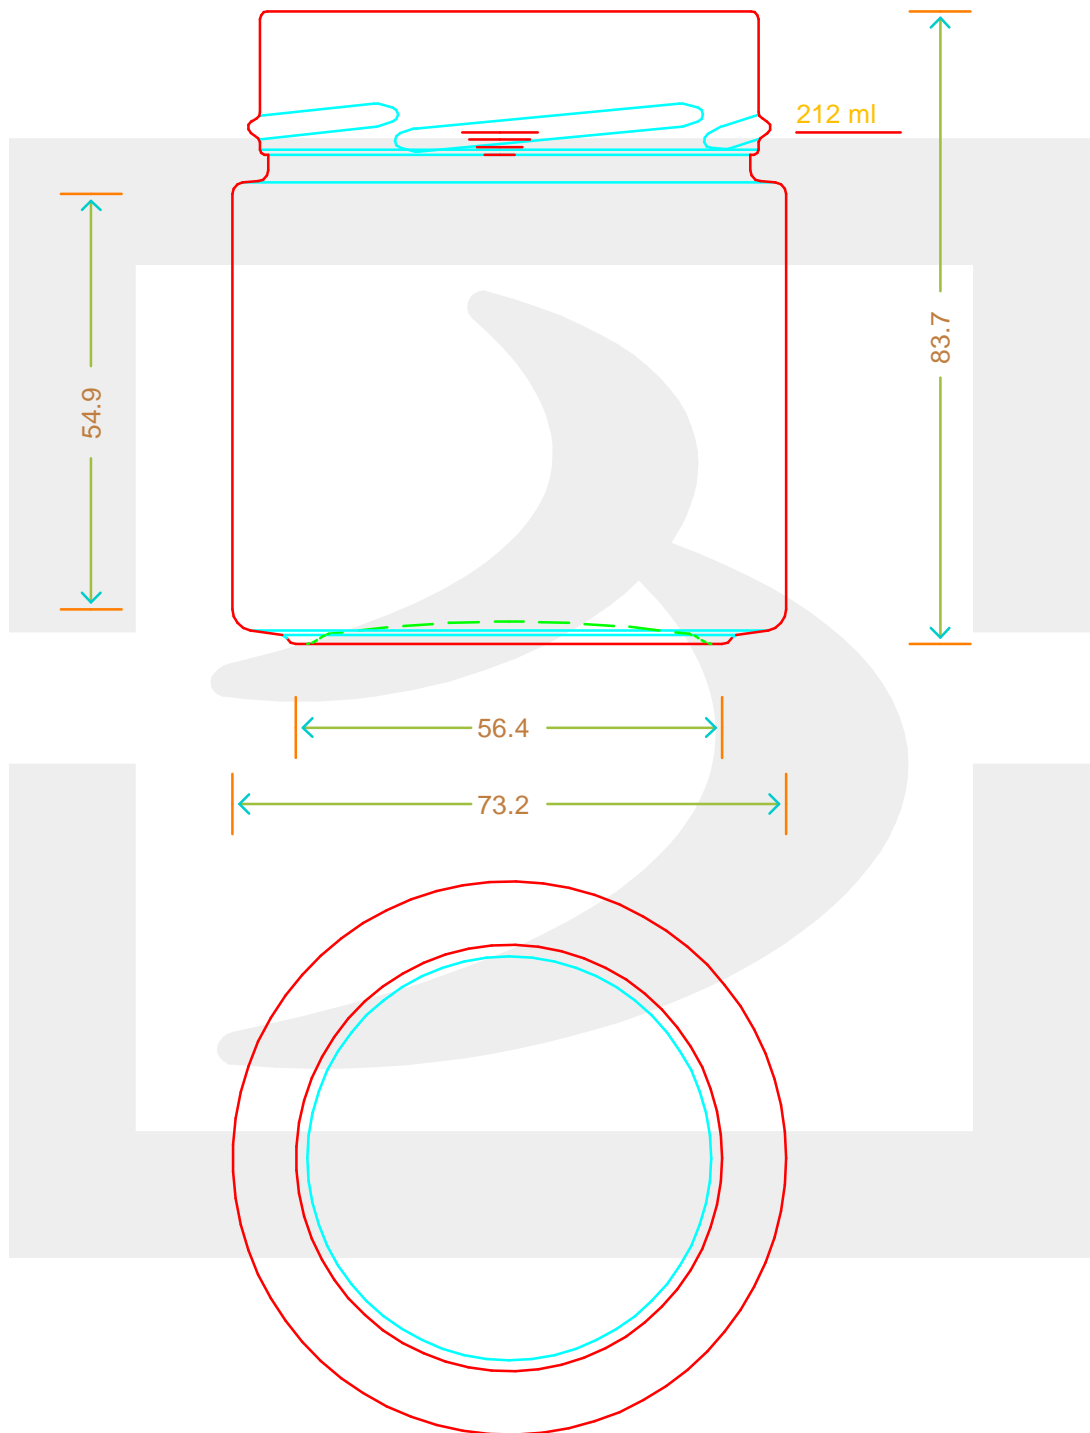

# VASO ERGO 212 T 70 XDEEP H18 \*

Colore : BIANCO  
Color :

 **bruni glass**  
a berlin packaging company

www.bruniglass.com

SCALA: -  
SCALE:

Capacità R.B. (c.c.) : Brimful cap. (c.c.) :	257	Peso vetro (gr): Glass weight (gr):	165
Altezza tot (mm): Total height (mm):	83.7	Bocca: Finish:	TWIST-OFF
Diametro corpo (mm): Body diameter (mm):	73.2	Min. foro passante (mm): Minimum through bore (mm):	

LE QUOTE SONO ESPRESSE IN mm  
DIMENSIONS ARE EXPRESSED IN mm

COD. ARTICOLO / ITEM CODE  
**12865T1**

Data ultimo aggiornamento / Last update: 14/09/2021  
Origine / Source: 12865