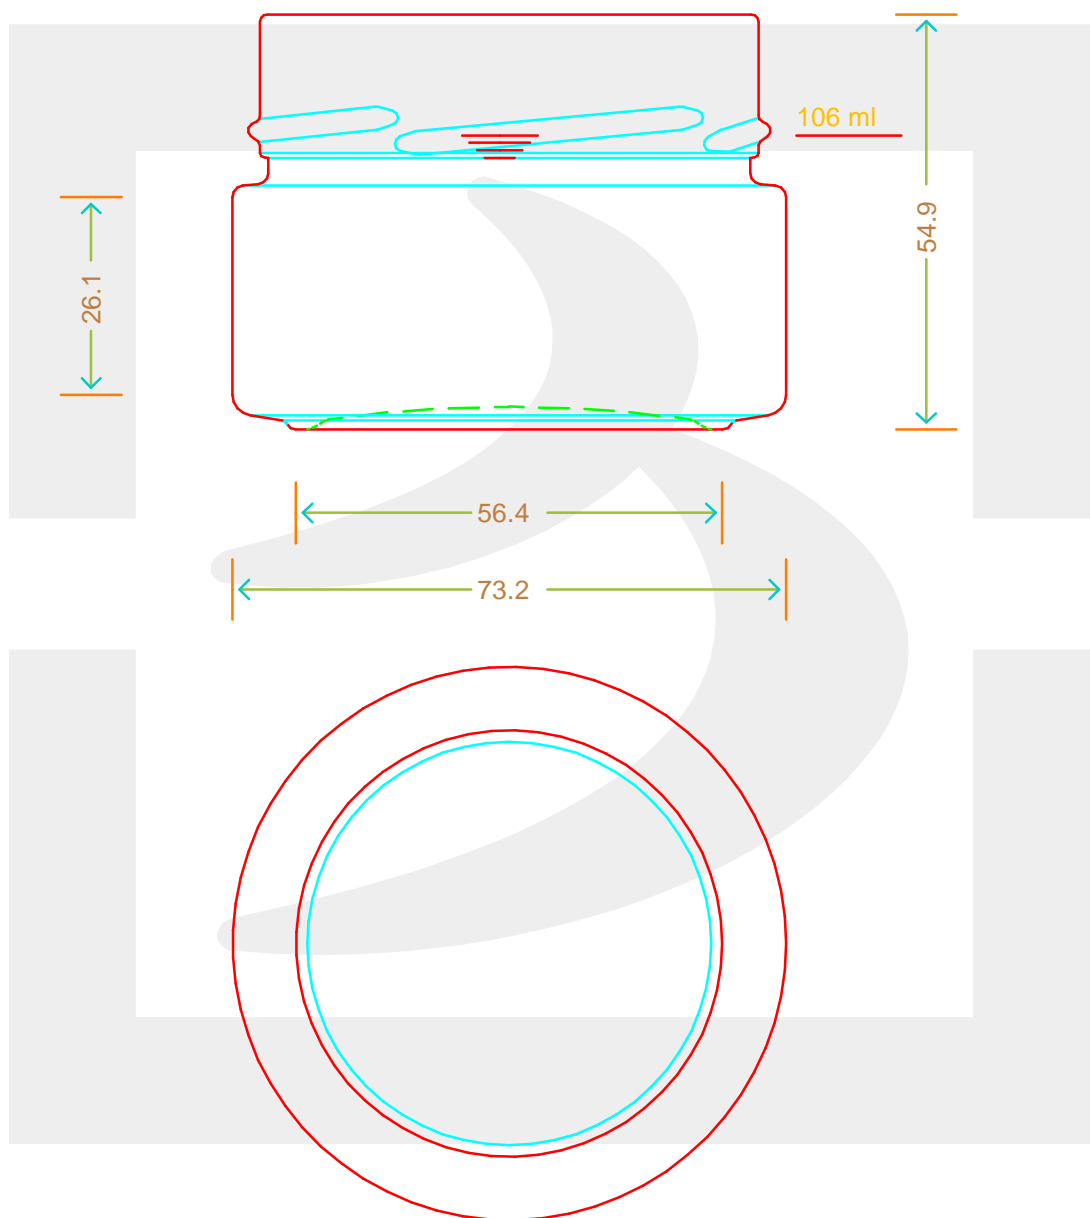

# VASO ERGO 106 T 70 XDEEP H18 \*

Colore : BIANCO  
Color :

 **bruni glass**  
a **berlin packaging** company

www.bruniglass.com

SCALA: -  
SCALE:

Capacità R.B. (c.c.) : Brimful cap. (c.c.) :	151	Peso vetro (gr): Glass weight (gr):	130
Altezza tot (mm): Total height (mm):	54.9	Bocca: Finish:	TWIST-OFF
Diametro corpo (mm): Body diameter (mm):	73.2	Min. foro passante (mm): Minimum through bore (mm):	

LE QUOTE SONO ESPRESSE IN mm  
DIMENSIONS ARE EXPRESSED IN mm

COD. ARTICOLO / ITEM CODE  
**12850T1**

Data ultimo aggiornamento / Last update: 14/09/2021  
Origine / Source: 12850