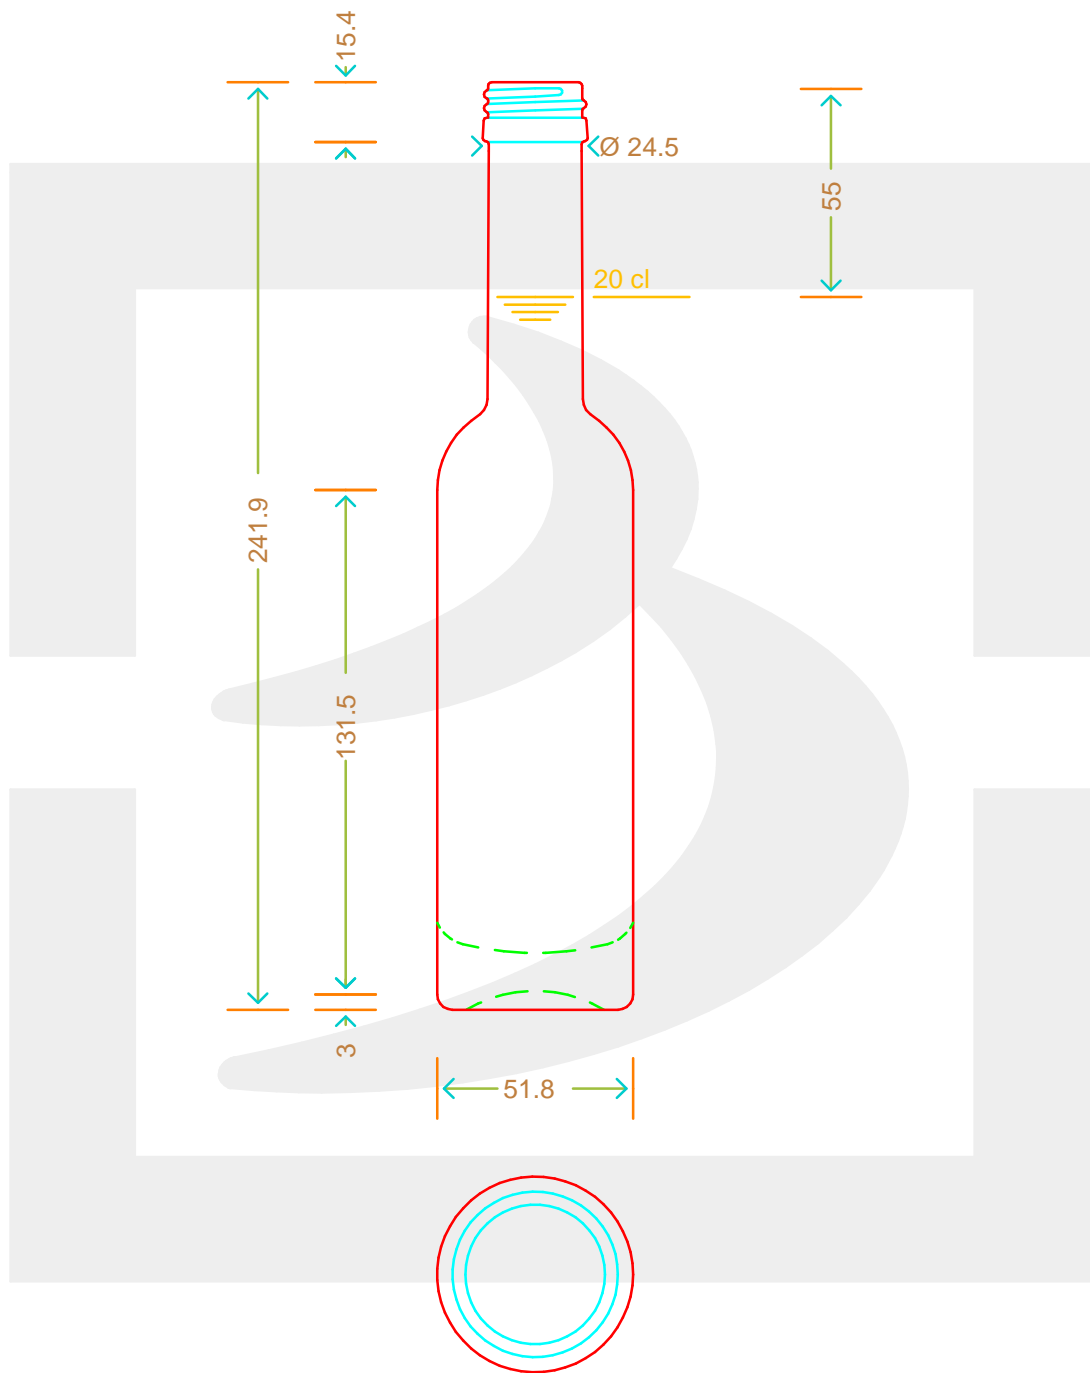

ARTICOLO / ITEM

BOT. SERENADE 200 ALTA P 28 \$ *

Colore : BIANCO
Color :

bruni glass
a berlin packaging company

www.brunglass.com

SCALA: 1:2
SCALE:

Capacità R.B. (c.c.) : Brimful cap. (c.c.) :	215	Peso vetro (gr): Glass weight (gr):	350
Altezza tot (mm): Total height (mm):	241.9	Bocca: Finish:	PILFER-PROOF
Diametro corpo (mm): Body diameter (mm):	51.8	Min. foro passante (mm): Minimum through bore (mm):	15

LE QUOTE SONO ESPRESSE IN mm
DIMENSIONS ARE EXPRESSED IN mm

COD. ARTICOLO / ITEM CODE

12770P1