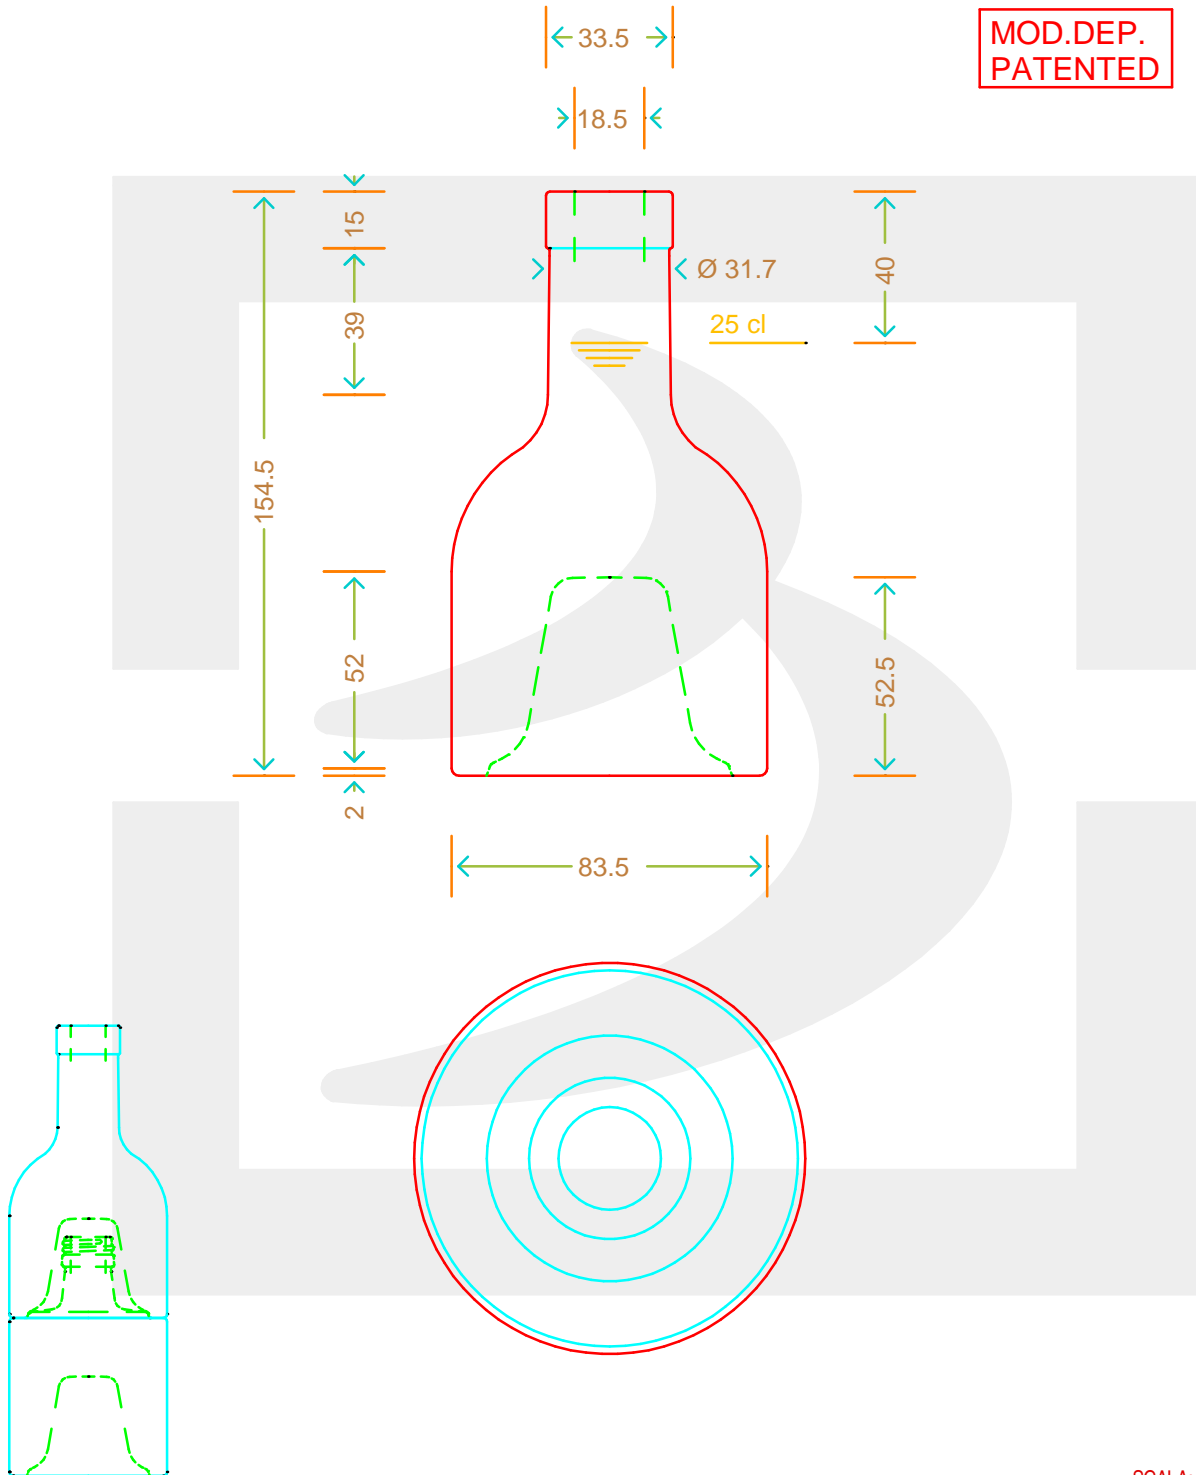

# BOT. IMPILABILE SUP 250 F15 DG \*

Colore : BIANCO  
Color : BIANCO

 **bruni glass**  
a **berlin packaging** company

www.brunglass.com

MOD.DEP.  
PATENTED

SCALA: 1:2  
SCALE:

Capacità R.B. (c.c.) : Brimful cap. (c.c.) :	266	Peso vetro (gr): Glass weight (gr):	380
Altezza tot (mm): Total height (mm):	154.5	Bocca: Finish:	FASCETTA
Diametro corpo (mm): Body diameter (mm):	83.5	Min. foro passante (mm): Minimum through bore (mm):	16

LE QUOTE SONO ESPRESSE IN mm  
DIMENSIONS ARE EXPRESSED IN mm

COD. ARTICOLO / ITEM CODE

**12540T1**