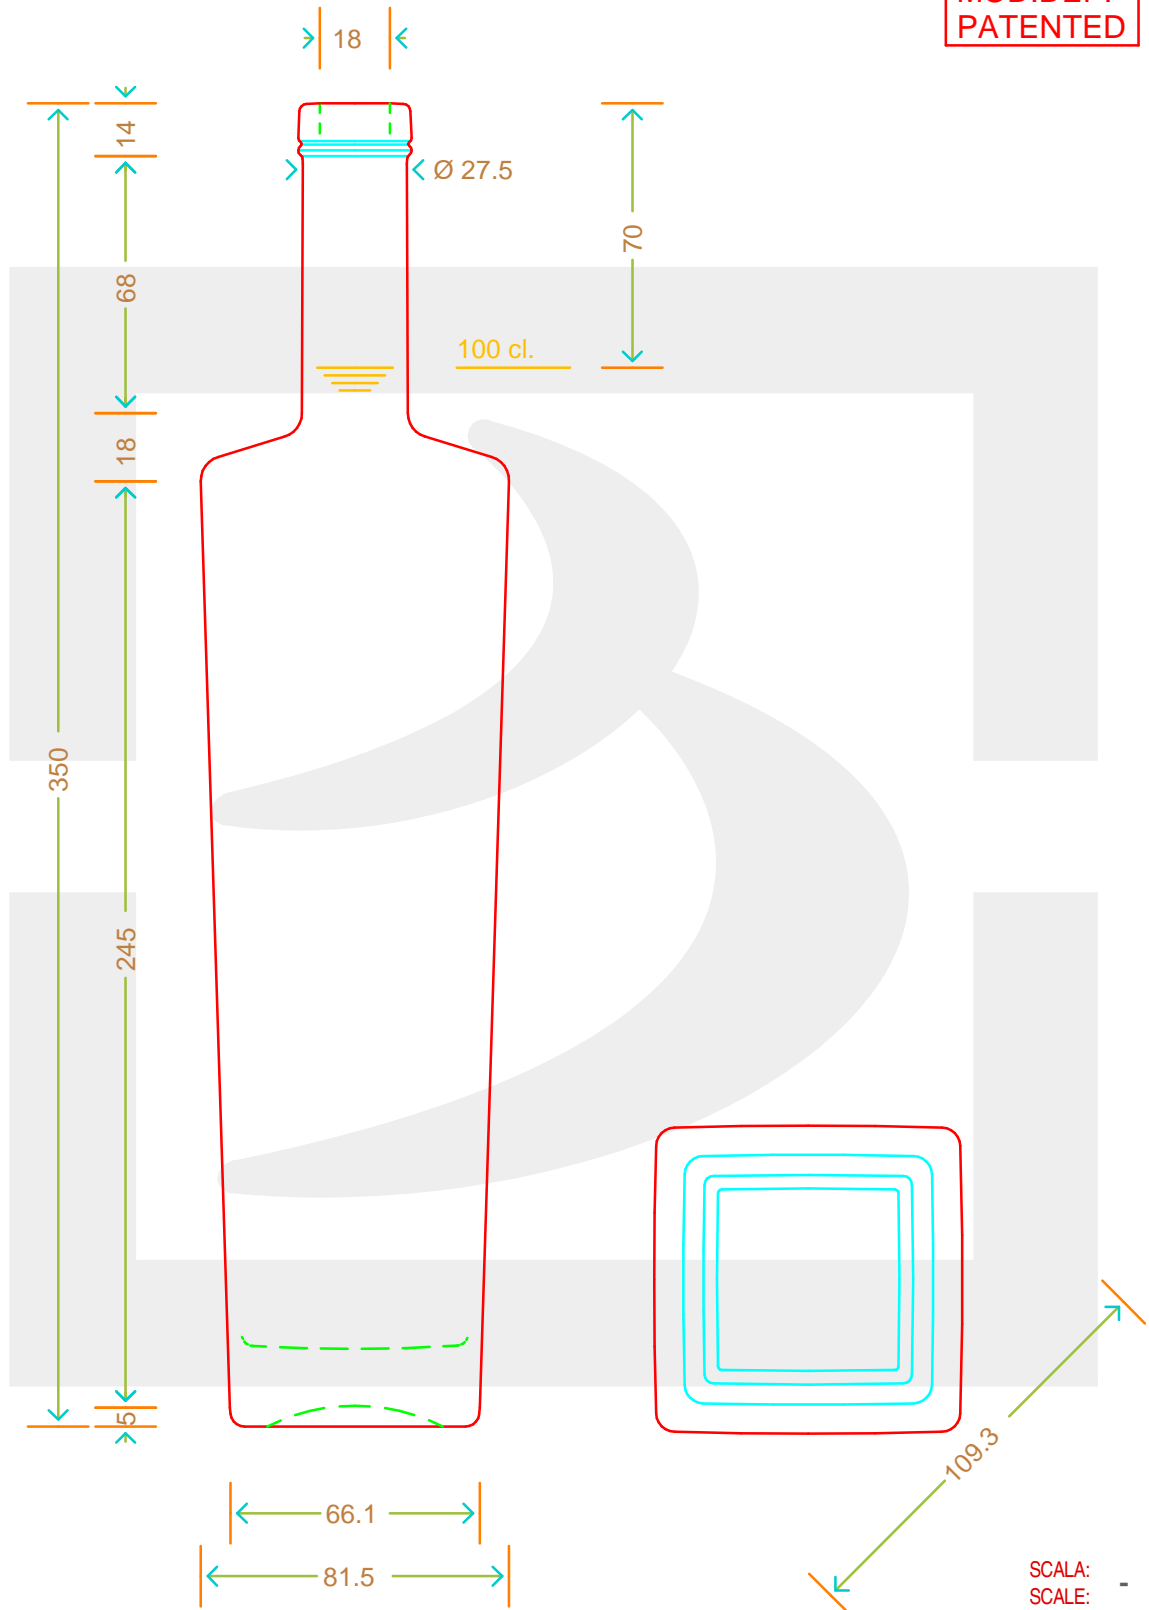

# BOT. MILLENIA 1000 BETS \$ \*

Colore : BIANCO  
Color : BIANCO

**bruni glass**  
a berlin packaging company

www.bruniglass.com

MOD.DEP.  
PATENTED

Capacità R.B. (c.c.) :	1020	Peso vetro (gr):	1000
Brimful cap. (c.c.):		Glass weight (gr):	
Altezza tot (mm):	350	Bocca:	BETS
Total height (mm):		Finish:	
Diametro corpo (mm):	81.5	Min. foro passante (mm):	
Body diameter (mm):		Minimum through bore (mm):	

LE QUOTE SONO ESPRESSE IN mm  
DIMENSIONS ARE EXPRESSED IN mm

COD. ARTICOLO / ITEM CODE

**12178D3**

Data ultimo aggiornamento / Last update: 07/05/2019  
Origine / Source: 12178