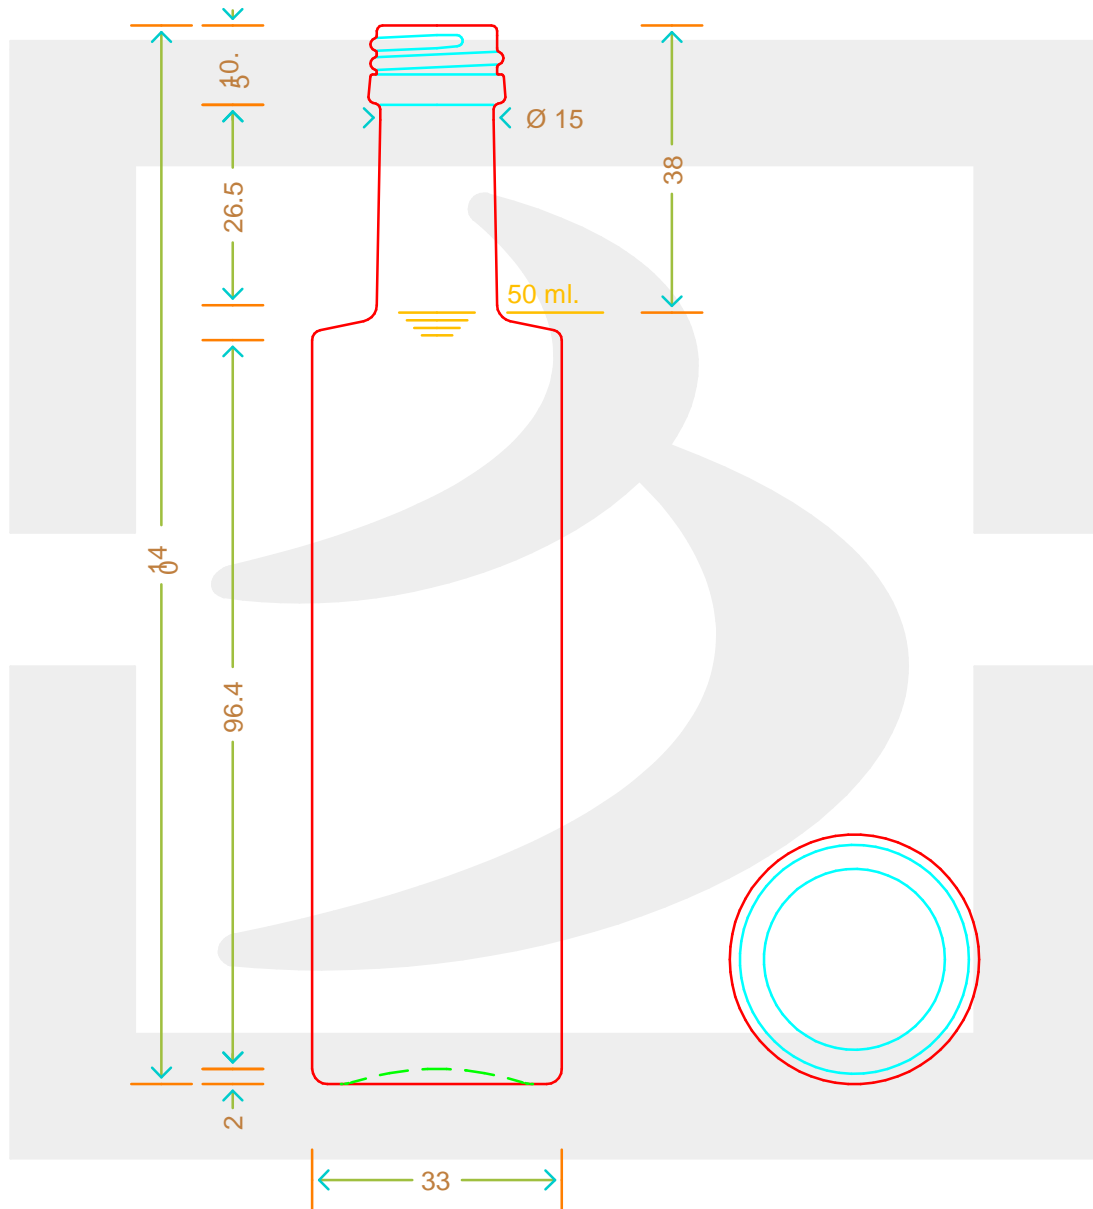

# BOT. CENTURIO 50 P 18 \$ \*

Colore : BIANCO  
Color :

**bruni glass**  
a berlin packaging company

www.bruniglass.com

SCALA: -  
SCALE:

Capacità R.B. (c.c.) : Brimful cap. (c.c.) :	53	Peso vetro (gr): Glass weight (gr):	100
Altezza tot (mm): Total height (mm):	140	Bocca: Finish:	PILFER-PROOF
Diametro corpo (mm): Body diameter (mm):	33	Min. foro passante (mm): Minimum through bore (mm):	8

LE QUOTE SONO ESPRESSE IN mm  
DIMENSIONS ARE EXPRESSED IN mm

COD. ARTICOLO / ITEM CODE