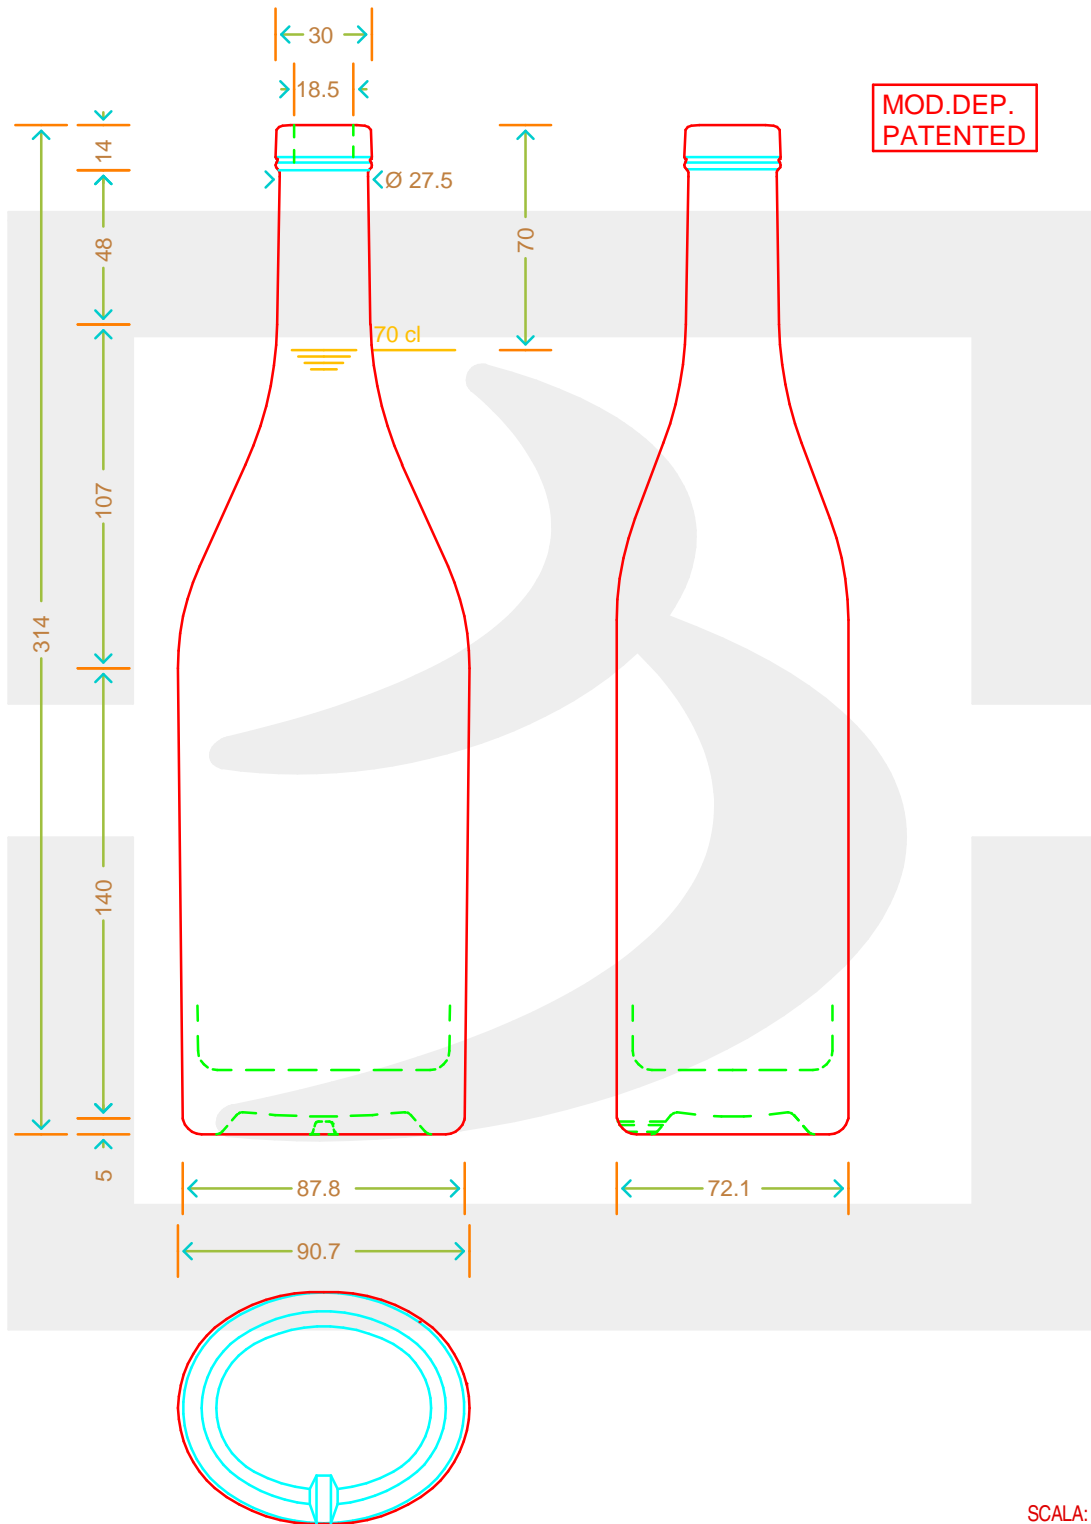

# BOT. SALLY 700 BETS \*

a berlin packaging company

www.brunglass.com

Colore: BIANCO  
Color: BIANCO

MODELLO DEPOSITATO - PATENTED

SCALA: 1:1  
SCALE:

Capacità R.B. (c.c.): Brimful cap. (c.c.):	725	Peso vetro (gr): Glass weight (gr):	800
Altezza tot (mm): Total height (mm):	314	Bocca: Finish:	BETS
Diametro corpo (mm): Body diameter (mm):	90.7	Min. foro passante (mm): Minimum through bore (mm):	

LE QUOTE SONO ESPRESSE IN mm  
DIMENSIONS ARE EXPRESSED IN mm

COD. ARTICOLO / ITEM CODE