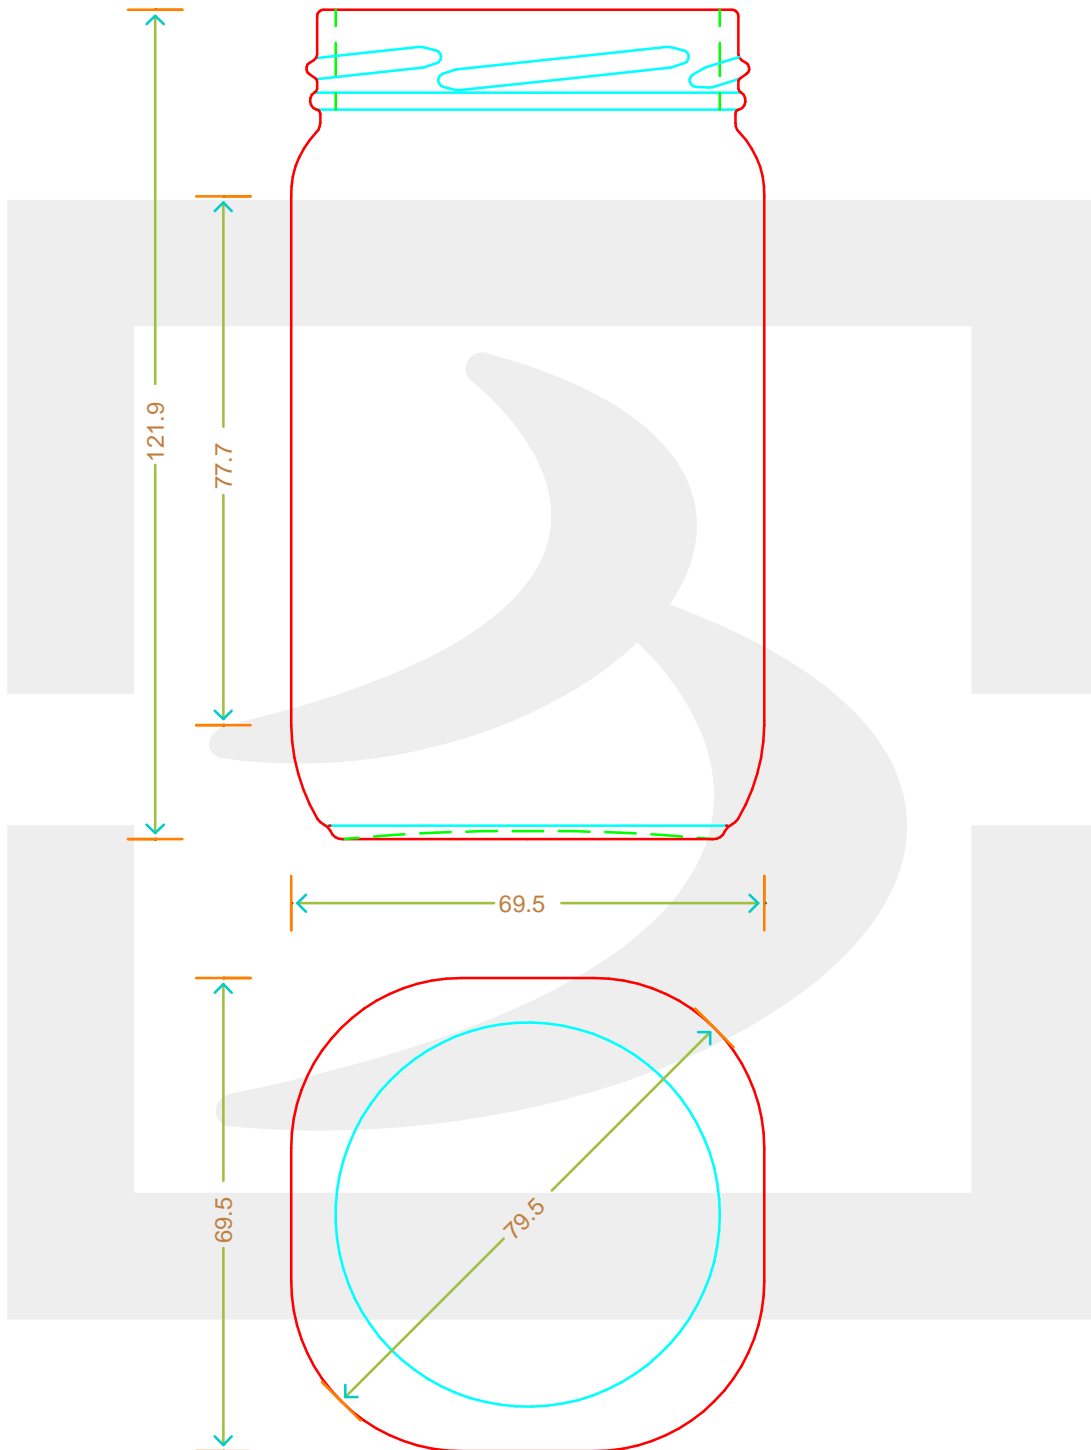

# VASO QUADRO QUASAR 370 T 66 BV

Colore : BIANCO  
Color : BIANCO

 **bruni glass**  
a **berlin packaging** company

www.bruniglass.com

SCALA: -  
SCALE: -

Capacità R.B. (c.c.) : Brimful cap. (c.c.) :	384	Peso vetro (gr): Glass weight (gr):	240
Altezza tot (mm): Total height (mm):	121.9	Bocca: Finish:	TWIST-OFF
Diametro corpo (mm): Body diameter (mm):	79.5	Min. foro passante (mm): Minimum through bore (mm):	

LE QUOTE SONO ESPRESSE IN mm  
DIMENSIONS ARE EXPRESSED IN mm

COD. ARTICOLO / ITEM CODE

**10824T1**

Data ultimo aggiornamento / Last update: 07/05/2019  
Origine / Source: 10824